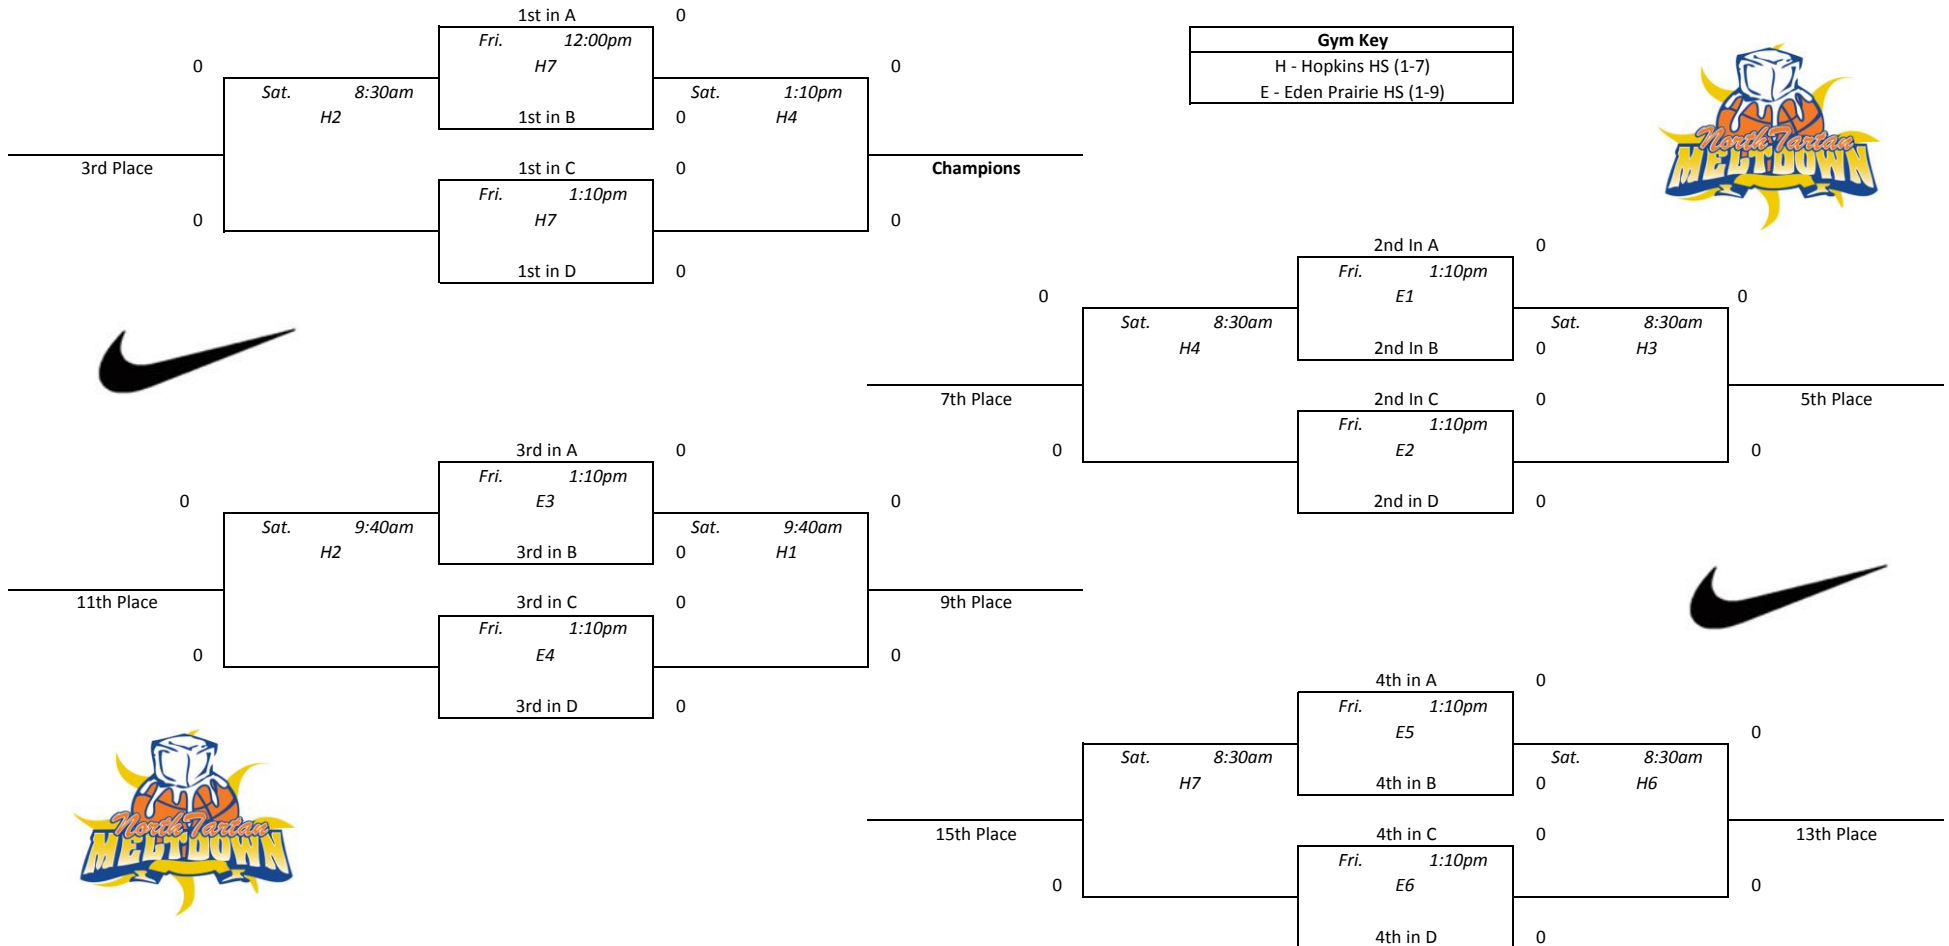

North Tartan Meltdown - Orange

Pool A				
1	Purple Aces 10th	0-0	1st	
2	MN Heat Smetana	0-0	1st	
3	WI Blizzard Hawley	0-0	1st	
4	Team Fury 10th	0-0	1st	
1 vs 2 Thu. 3:30pm E6 0-0				
3 vs 4 Thu. 3:30pm E7 0-0				
1 vs 3 Thu. 7:00pm E4 0-0				
2 vs 4 Thu. 7:00pm E5 0-0				
1 vs 4 Fri. 8:30am H7 0-0				
2 vs 3 Fri. 8:30am E1 0-0				

Pool B				
1	WI Hoops Select 15	0-0	1st	
2	So-Minn Fury 2016	0-0	1st	
3	MN Stars Antl	0-0	1st	
4	Nebraska Select Black	0-0	1st	
1 vs 2 Thu. 3:30pm E4 0-0				
3 vs 4 Thu. 3:30pm E5 0-0				
1 vs 3 Thu. 5:50pm E7 0-0				
2 vs 4 Thu. 7:00pm E3 0-0				
1 vs 4 Fri. 8:30am E2 0-0				
2 vs 3 Fri. 8:30am E3 0-0				

Pool C				
1	WBA Prestige Orange	0-0	1st	
2	MN Stars Vogelsberg 10th	0-0	1st	
3	Retro Hoops Blue	0-0	1st	
4	ND Phenom 10th	0-0	1st	
1 vs 2 Thu. 3:30pm E1 0-0				
3 vs 4 Thu. 3:30pm E2 0-0				
1 vs 3 Thu. 7:00pm E6 0-0				
2 vs 4 Thu. 7:00pm E2 0-0				
1 vs 4 Fri. 8:30am E4 0-0				
2 vs 3 Fri. 8:30am E5 0-0				

Pool D				
1	ND Pro 15u Blue	0-0	1st	
2	Kingdom Hoops 16	0-0	1st	
3	MN Fury 2016 Gold	0-0	1st	
4	WI Blizzard Gibbons	0-0	1st	
1 vs 2 Thu. 3:30pm E3 0-0				
3 vs 4 Thu. 10:50am H7 0-0				
1 vs 3 Thu. 8:10pm H7 0-0				
2 vs 4 Thu. 7:00pm E1 0-0				
1 vs 4 Fri. 8:30am E6 0-0				
2 vs 3 Fri. 8:30am H6 0-0