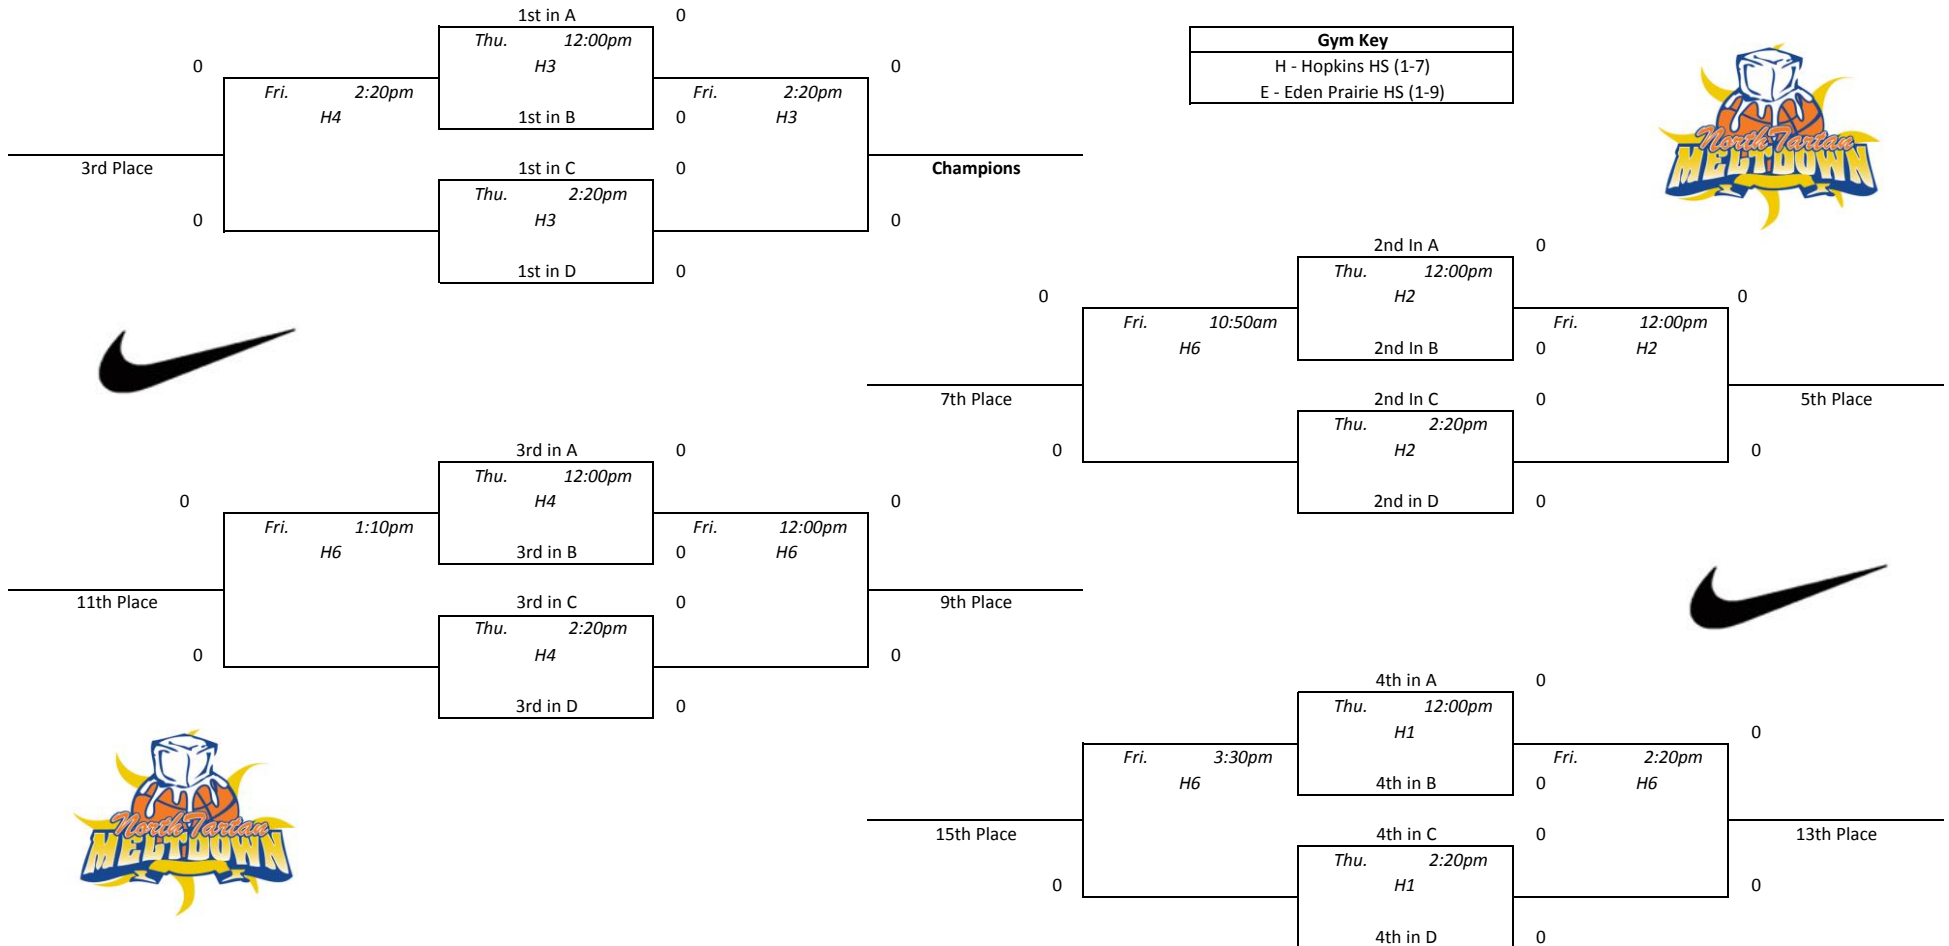

North Tartan Meltdown - Platinum Blue

Pool A				
1	ND Phenom 17	0-0	1st	
2	All Iowa Attack 10th Nike	0-0	1st	
3	Unity Stars (NE)	0-0	1st	
4	Legends of WI Silver	0-0	1st	
1 vs 2 Wed. 4:40pm H2 0-0				
3 vs 4 Wed. 4:40pm H1 0-0				
1 vs 3 Wed. 8:10pm H1 0-0				
2 vs 4 Wed. 8:10pm H2 0-0				
1 vs 4 Thu. 8:30am H3 0-0				
2 vs 3 Thu. 8:30am H2 0-0				

Pool B				
1	SD Cyclones	0-0	1st	
2	MN Fury 2015 Gold	0-0	1st	
3	WI Blizzard Biddick	0-0	1st	
4	Team Fury Select	0-0	1st	
1 vs 2 Wed. 3:30pm H2 0-0				
3 vs 4 Wed. 3:30pm H1 0-0				
1 vs 3 Wed. 7:00pm H1 0-0				
2 vs 4 Wed. 7:00pm H2 0-0				
1 vs 4 Thu. 8:30am H1 0-0				
2 vs 3 Thu. 8:30am H4 0-0				

Pool C				
1	Wolf Pack Belgium 16s	0-0	1st	
2	North Tartan 15U	0-0	1st	
3	WBA Prestige Green	0-0	1st	
4	MN Stars Crossfire	0-0	1st	
1 vs 2 Wed. 9:40am H4 0-0				
3 vs 4 Wed. 9:40am H1 0-0				
1 vs 3 Wed. 1:10pm H1 0-0				
2 vs 4 Wed. 1:10pm H3 0-0				
1 vs 4 Thu. 10:50am H4 0-0				
2 vs 3 Thu. 10:50am H3 0-0				

Pool D				
1	I-Ball Academy	0-0	1st	
2	Nebraska Force 11th	0-0	1st	
3	So-Minn Fury 2015	0-0	1st	
4	Metro Stars 15	0-0	1st	
1 vs 2 Wed. 8:30am H1 0-0				
3 vs 4 Wed. 8:30am H3 0-0				
1 vs 3 Wed. 12:00pm H1 0-0				
2 vs 4 Wed. 12:00pm H4 0-0				
1 vs 4 Thu. 10:50am H1 0-0				
2 vs 3 Thu. 10:50am H2 0-0