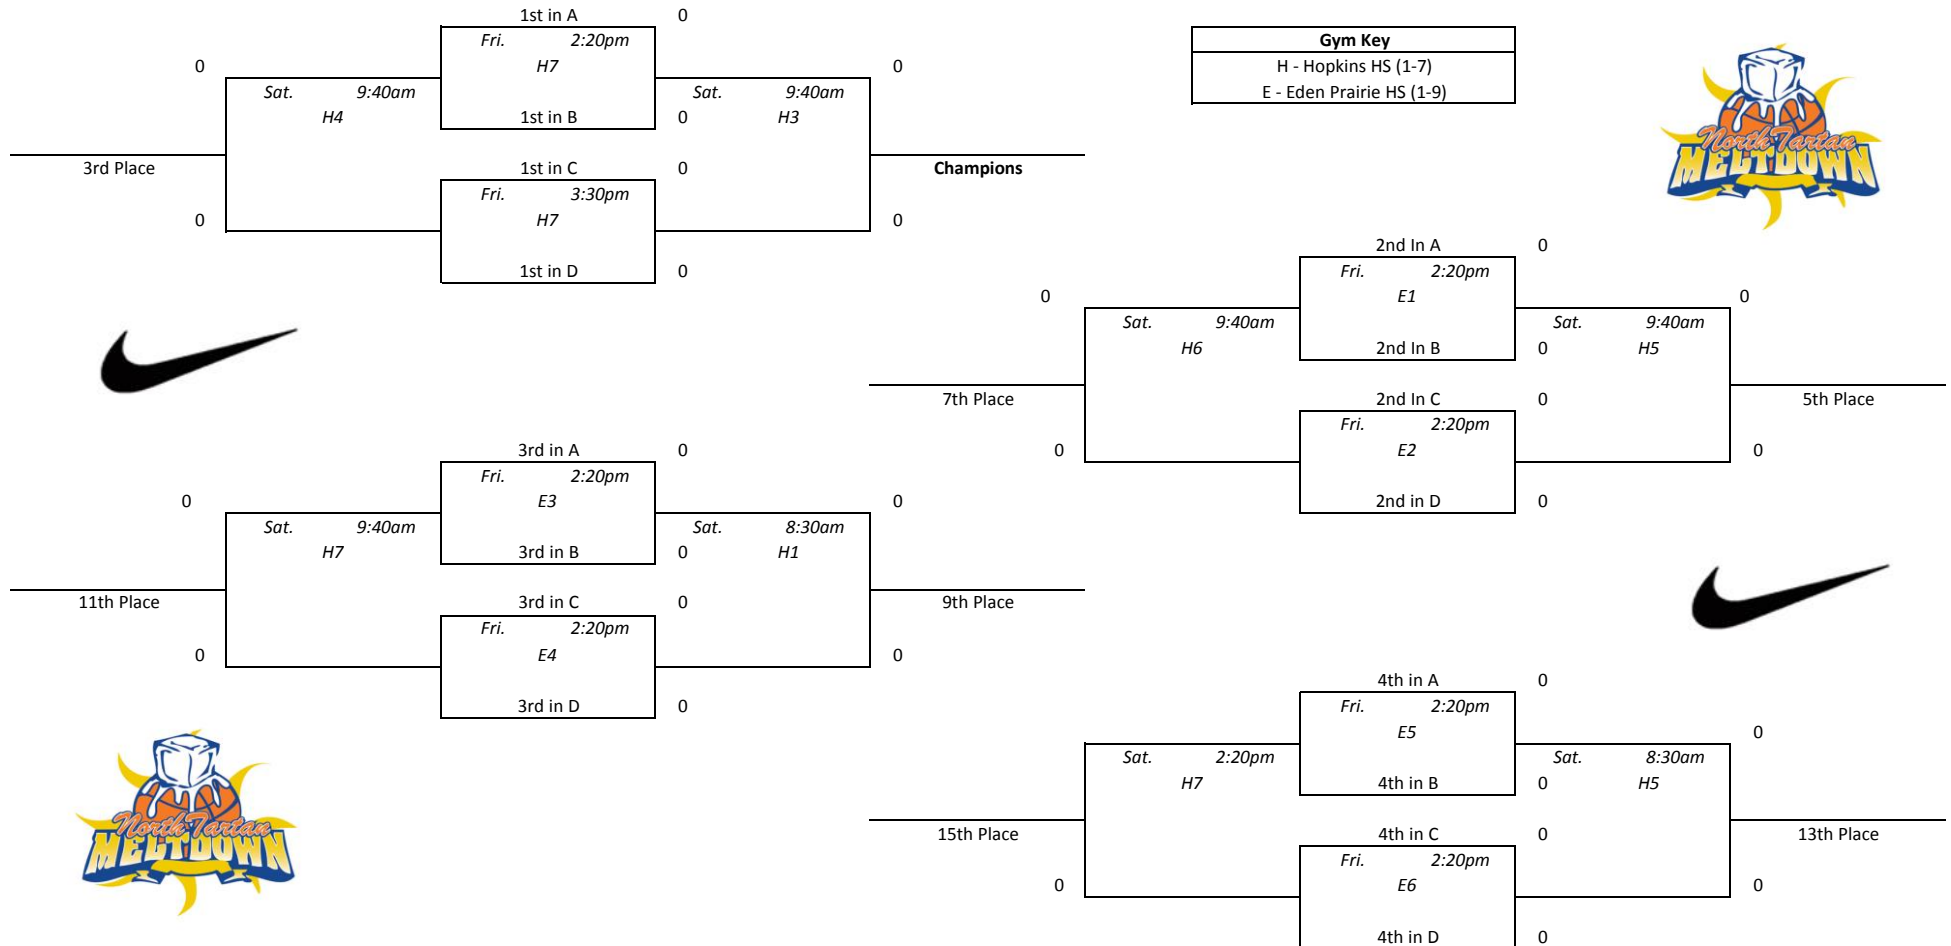

North Tartan Meltdown - Purple

Pool A				
1	ND Pro 14U	0-0	1st	
2	WI Elite Pickarts	0-0	1st	
3	Lacrosse YMCA	0-0	1st	
4	MN Suns Jefferson	0-0	1st	
1 vs 2 Thu. 2:20pm E1 0-0				
3 vs 4 Thu. 2:20pm E2 0-0				
1 vs 3 Thu. 9:20pm H7 0-0				
2 vs 4 Thu. 5:50pm E1 0-0				
1 vs 4 Fri. 9:40am H7 0-0				
2 vs 3 Fri. 9:40am E1 0-0				

Pool B				
1	WI Hoops Select 14	0-0	1st	
2	MN Stars Buerman	0-0	1st	
3	WI Blizzard 14U Hawley	0-0	1st	
4	Nebraska Select 9th	0-0	1st	
1 vs 2 Thu. 2:20pm E3 0-0				
3 vs 4 Thu. 2:20pm E4 0-0				
1 vs 3 Thu. 5:50pm E2 0-0				
2 vs 4 Thu. 5:50pm E3 0-0				
1 vs 4 Fri. 9:40am E2 0-0				
2 vs 3 Fri. 9:40am E3 0-0				

Pool C				
1	SD Fierce	0-0	1st	
2	MN Comets Elite 9th	0-0	1st	
3	MN Stars Kolden	0-0	1st	
4	MN 36ers WI Lightning	0-0	1st	
1 vs 2 Thu. 2:20pm E5 0-0				
3 vs 4 Thu. 2:20pm E6 0-0				
1 vs 3 Thu. 5:50pm E4 0-0				
2 vs 4 Thu. 5:50pm E5 0-0				
1 vs 4 Fri. 9:40am E4 0-0				
2 vs 3 Fri. 9:40am E5 0-0				

Pool D				
1	WI Lakers Gold	0-0	1st	
2	Northern Lites 15	0-0	1st	
3	NC Heat	0-0	1st	
4	Purple Aces 9th	0-0	1st	
1 vs 2 Thu. 12:00pm H7 0-0				
3 vs 4 Thu. 2:20pm E7 0-0				
1 vs 3 Thu. 5:50pm E6 0-0				
2 vs 4 Thu. 4:40pm E7 0-0				
1 vs 4 Fri. 9:40am H6 0-0				
2 vs 3 Fri. 9:40am E6 0-0