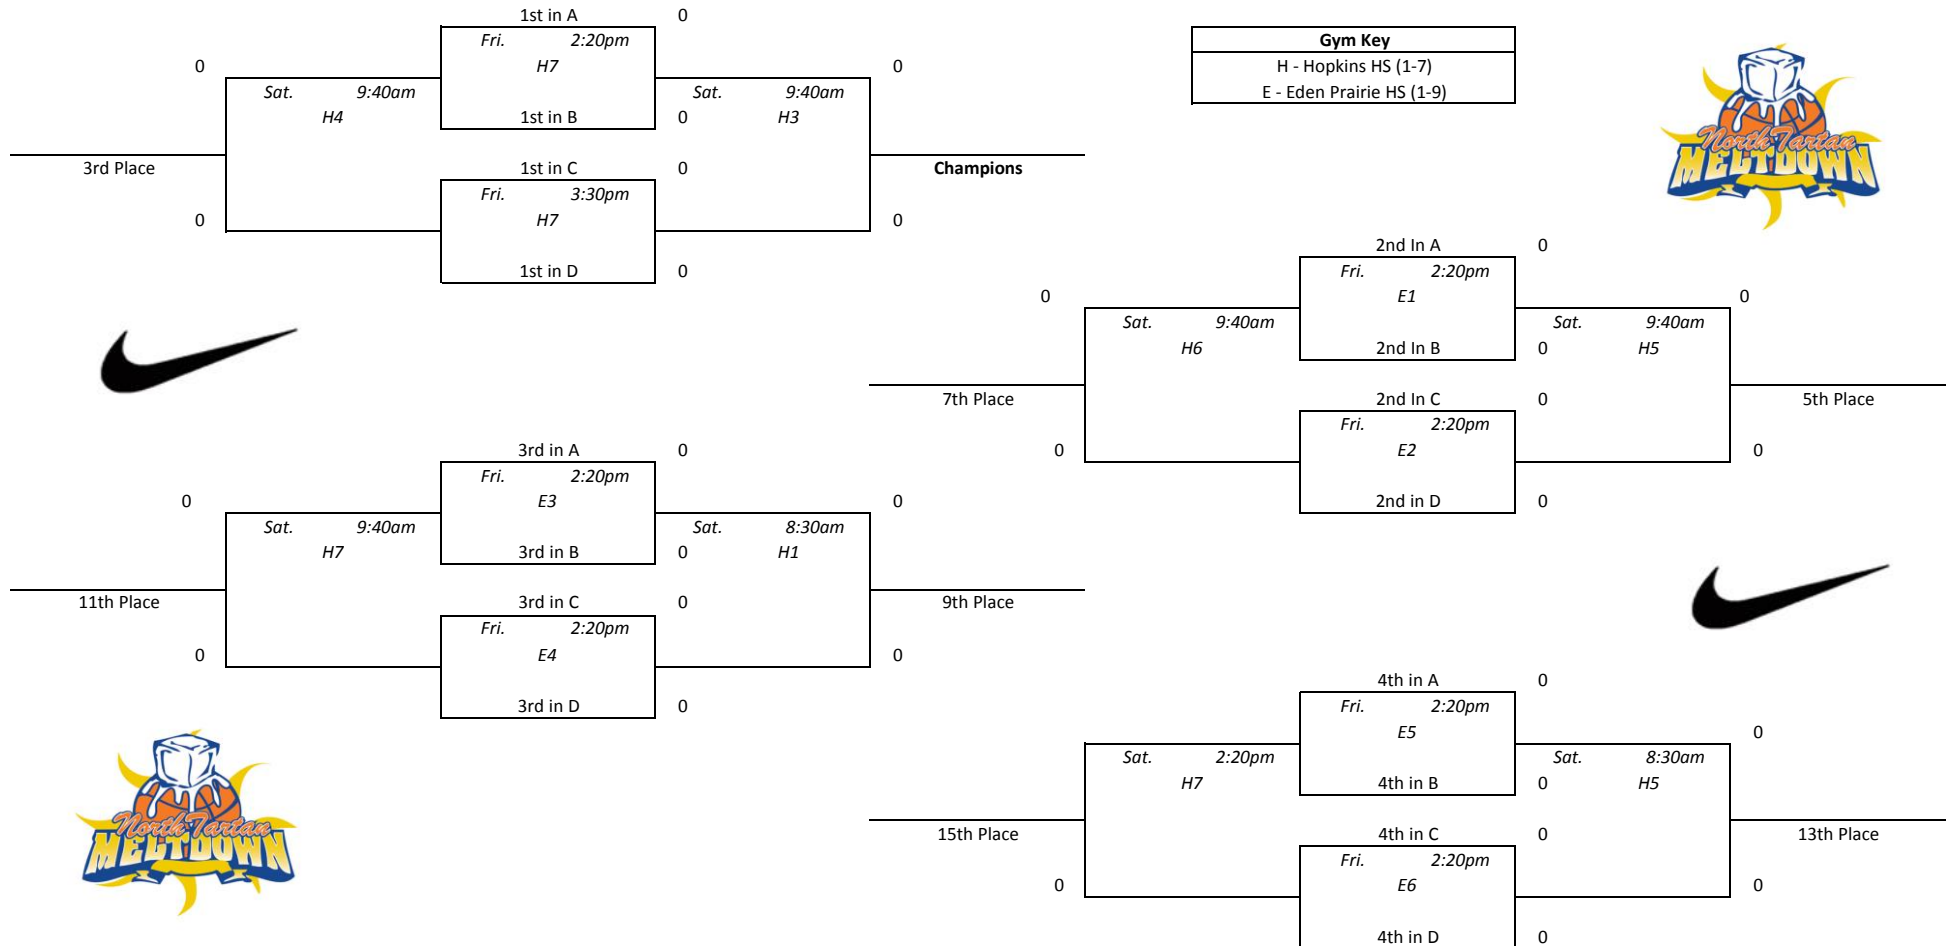

North Tartan Meltdown - Purple

Pool A				
1	ND Pro 14U	0-0	1st	
2	WI Elite Pickarts	0-0	1st	
3	Lacrosse YMCA	0-0	1st	
4	MN Suns Jefferson	0-0	1st	
1 vs 2 Thu. 2:20pm E1 0-0				
3 vs 4 Thu. 2:20pm E2 0-0				
1 vs 3 Thu. 9:20pm H7 0-0				
2 vs 4 Thu. 5:50pm E1 0-0				
1 vs 4 Fri. 9:40am H7 0-0				
2 vs 3 Fri. 9:40am E1 0-0				

Pool B				
1	WI Hoops Select 14	0-0	1st	
2	MN Stars Buerman	0-0	1st	
3	WI Blizzard 14U Hawley	0-0	1st	
4	Nebraska Select 9th	0-0	1st	
1 vs 2 Thu. 2:20pm E3 0-0				
3 vs 4 Thu. 2:20pm E4 0-0				
1 vs 3 Thu. 5:50pm E2 0-0				
2 vs 4 Thu. 5:50pm E3 0-0				
1 vs 4 Fri. 9:40am E2 0-0				
2 vs 3 Fri. 9:40am E3 0-0				

Pool C				
1	SD Fierce	0-0	1st	
2	MN Comets Elite 9th	0-0	1st	
3	MN Stars Kolden	0-0	1st	
4	MN 36ers WI Lightning	0-0	1st	
1 vs 2 Thu. 2:20pm E5 0-0				
3 vs 4 Thu. 2:20pm E6 0-0				
1 vs 3 Thu. 5:50pm E4 0-0				
2 vs 4 Thu. 5:50pm E5 0-0				
1 vs 4 Fri. 9:40am E4 0-0				
2 vs 3 Fri. 9:40am E5 0-0				

Pool D				
1	North Tartan 14U Silver	0-0	1st	
2	Northern Lites 15	0-0	1st	
3	WI Lakers Gold	0-0	1st	
4	Purple Aces 9th	0-0	1st	
1 vs 2 Thu. 12:00pm H7 0-0				
3 vs 4 Thu. 2:20pm E7 0-0				
1 vs 3 Thu. 5:50pm E6 0-0				
2 vs 4 Thu. 4:40pm E7 0-0				
1 vs 4 Fri. 9:40am H6 0-0				
2 vs 3 Fri. 9:40am E6 0-0