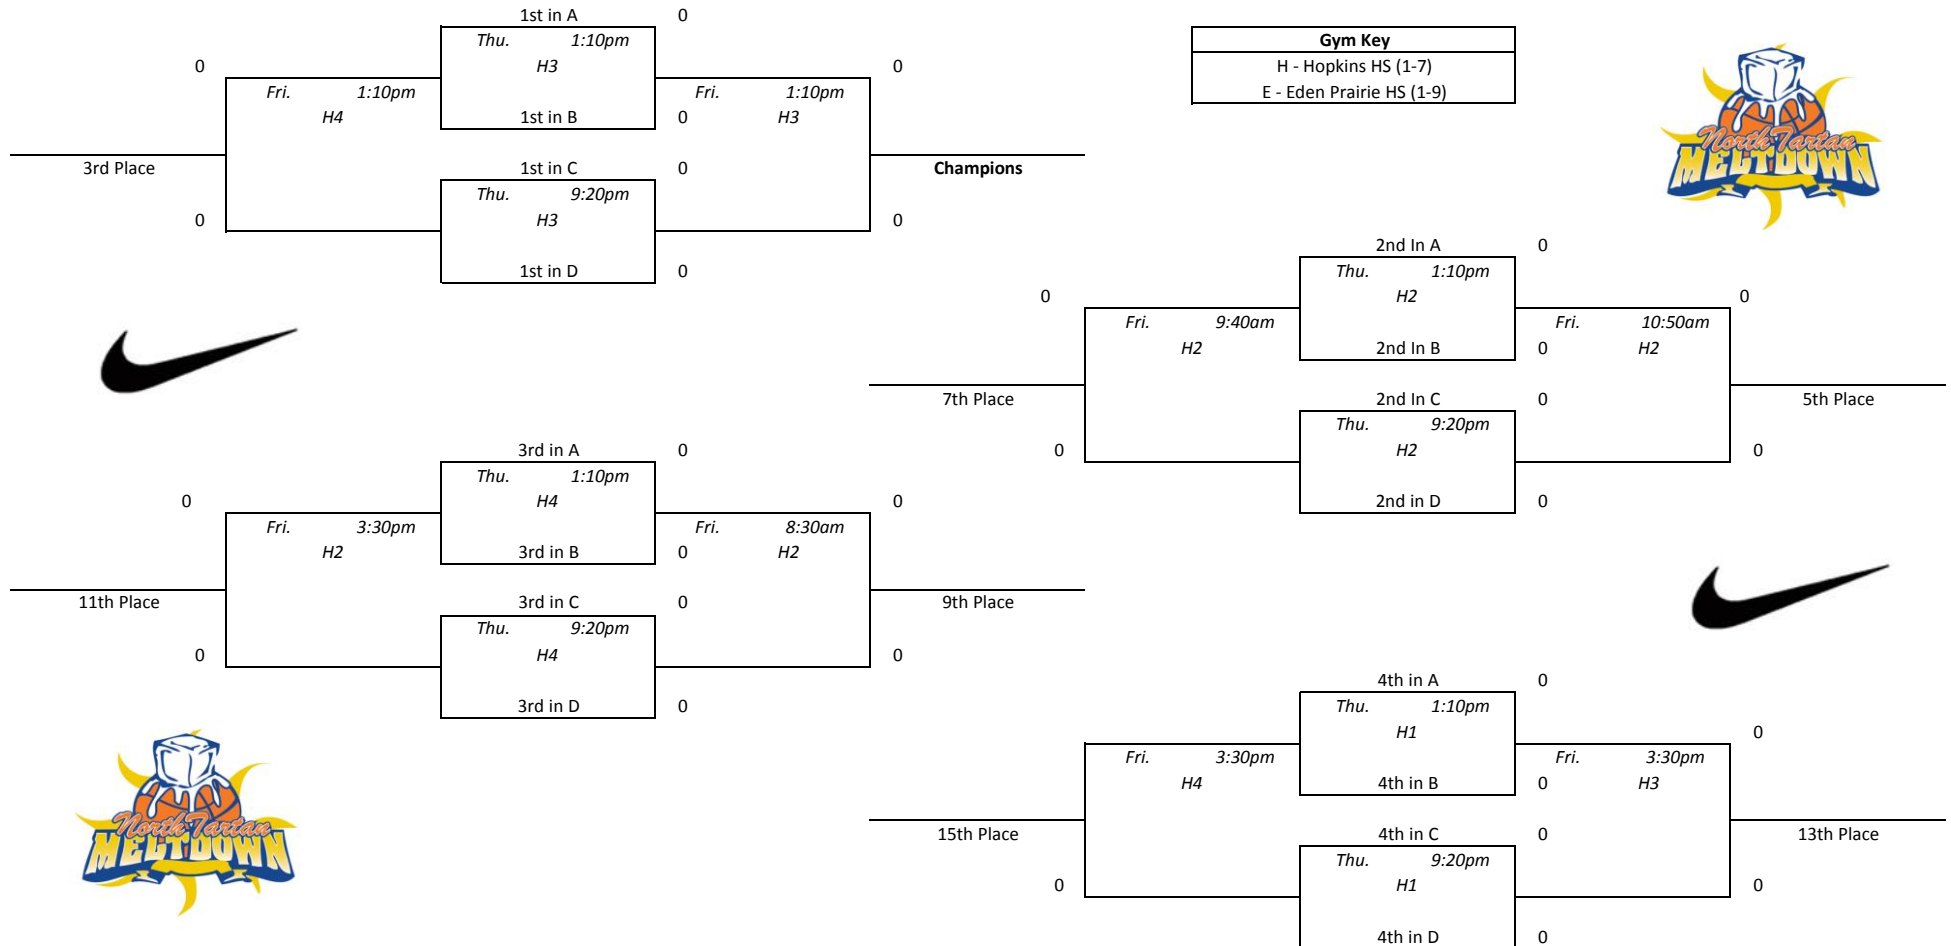

North Tartan Meltdown - Platinum White

Pool A				
1	South Dakota Thunder	0-0	1st	
2	All Iowa Attack 9th Nike	0-0	1st	
3	Midwest Elite Weibel	0-0	1st	
4	WI Academy	0-0	1st	
1 vs 2 Wed. 8:30am H2 0-0				
3 vs 4 Wed. 8:30am H4 0-0				
1 vs 3 Wed. 12:00pm H3 0-0				
2 vs 4 Wed. 12:00pm H2 0-0				
1 vs 4 Thu. 9:40am H1 0-0				
2 vs 3 Thu. 9:40am H2 0-0				

Pool B				
1	ND Pro 17U	0-0	1st	
2	WI Hoops Select 17	0-0	1st	
3	WI Lakers Black	0-0	1st	
4	North Tartan 14	0-0	1st	
1 vs 2 Wed. 10:50am H1 0-0				
3 vs 4 Wed. 10:50am H3 0-0				
1 vs 3 Wed. 2:20pm H1 0-0				
2 vs 4 Wed. 2:20pm H3 0-0				
1 vs 4 Thu. 9:40am H3 0-0				
2 vs 3 Thu. 9:40am H4 0-0				

Pool C				
1	SD Heat	0-0	1st	
2	All Iowa Attack 11th Nati. I	0-0	1st	
3	Team WI Select Grey	0-0	1st	
4	North Tartan 14U West	0-0	1st	
1 vs 2 Wed. 9:40am H2 0-0				
3 vs 4 Wed. 9:40am H3 0-0				
1 vs 3 Wed. 1:10pm H4 0-0				
2 vs 4 Wed. 1:10pm H2 0-0				
1 vs 4 Thu. 5:50pm H1 0-0				
2 vs 3 Thu. 5:50pm H2 0-0				

Pool D				
1	Rockies 17U Red	0-0	1st	
2	Michigan's Finest 11th	0-0	1st	
3	WBA Prestige Purple	0-0	1st	
4	MN Fury 2017 Blue	0-0	1st	
1 vs 2 Wed. 5:50pm H1 0-0				
3 vs 4 Wed. 5:50pm H2 0-0				
1 vs 3 Wed. 9:20pm H1 0-0				
2 vs 4 Wed. 9:20pm H2 0-0				
1 vs 4 Thu. 5:50pm H3 0-0				
2 vs 3 Thu. 5:50pm H4 0-0