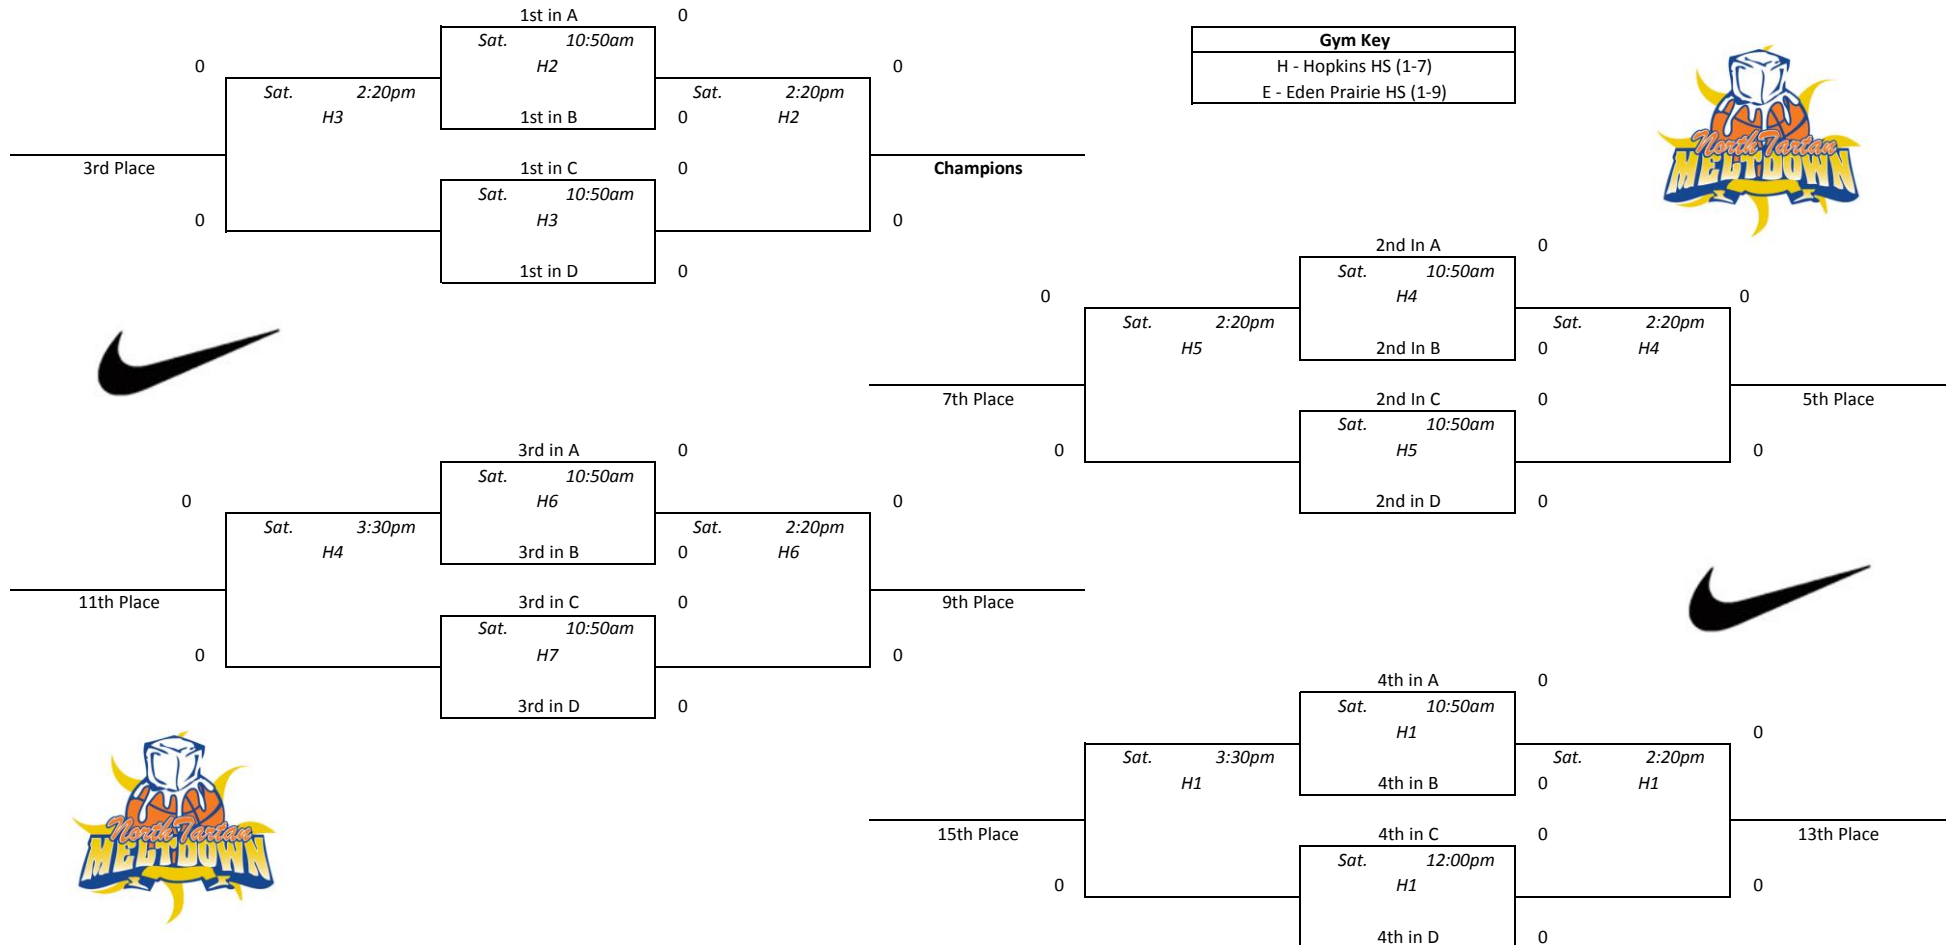

North Tartan Meltdown - Pink

Pool A				
1	Dakota Blue Devils	0-0	1st	
2	Purple Aces 8th	0-0	1st	
3	MN Stars WH Nelson	0-0	1st	
4	ND Phenom 8th	0-0	1st	
1 vs 2	Thu. 4:40pm	E1	0-0	
3 vs 4	Thu. 4:40pm	E2	0-0	
1 vs 3	Fri. 10:50am	E1	0-0	
2 vs 4	Fri. 10:50am	E2	0-0	
1 vs 4	Fri. 1:10pm	E7	0-0	
2 vs 3	Fri. 1:10pm	E8	0-0	

Pool B				
1	North Tartan 13U West	0-0	1st	
2	WBA Prestige White	0-0	1st	
3	Dakota Drillers	0-0	1st	
4	Northern Lites 8th	0-0	1st	
1 vs 2	Thu. 4:40pm	E3	0-0	
3 vs 4	Thu. 4:40pm	E4	0-0	
1 vs 3	Fri. 10:50am	H7	0-0	
2 vs 4	Fri. 10:50am	E3	0-0	
1 vs 4	Fri. 2:20pm	E9	0-0	
2 vs 3	Fri. 2:20pm	E7	0-0	

Pool C				
1	MN Bball Academy 9	0-0	1st	
2	MN Stars Blascziek	0-0	1st	
3	ND Pro 13U	0-0	1st	
4	One More Step	0-0	1st	
1 vs 2	Thu. 8:10pm	E1	0-0	
3 vs 4	Thu. 8:10pm	E2	0-0	
1 vs 3	Fri. 10:50am	E4	0-0	
2 vs 4	Fri. 10:50am	E5	0-0	
1 vs 4	Fri. 2:20pm	E8	0-0	
2 vs 3	Fri. 3:30pm	E9	0-0	

Pool D				
1	MN Suns Froelich	0-0	1st	
2	MN Stars Vogelsberg	0-0	1st	
3	WBA Prestige Grey	0-0	1st	
4	So-Minn Fury 2017	0-0	1st	
1 vs 2	Thu. 8:10pm	E3	0-0	
3 vs 4	Thu. 8:10pm	E4	0-0	
1 vs 3	Fri. 8:30am	E7	0-0	
2 vs 4	Fri. 9:40am	E7	0-0	
1 vs 4	Fri. 12:00pm	E9	0-0	
2 vs 3	Fri. 1:10pm	E9	0-0