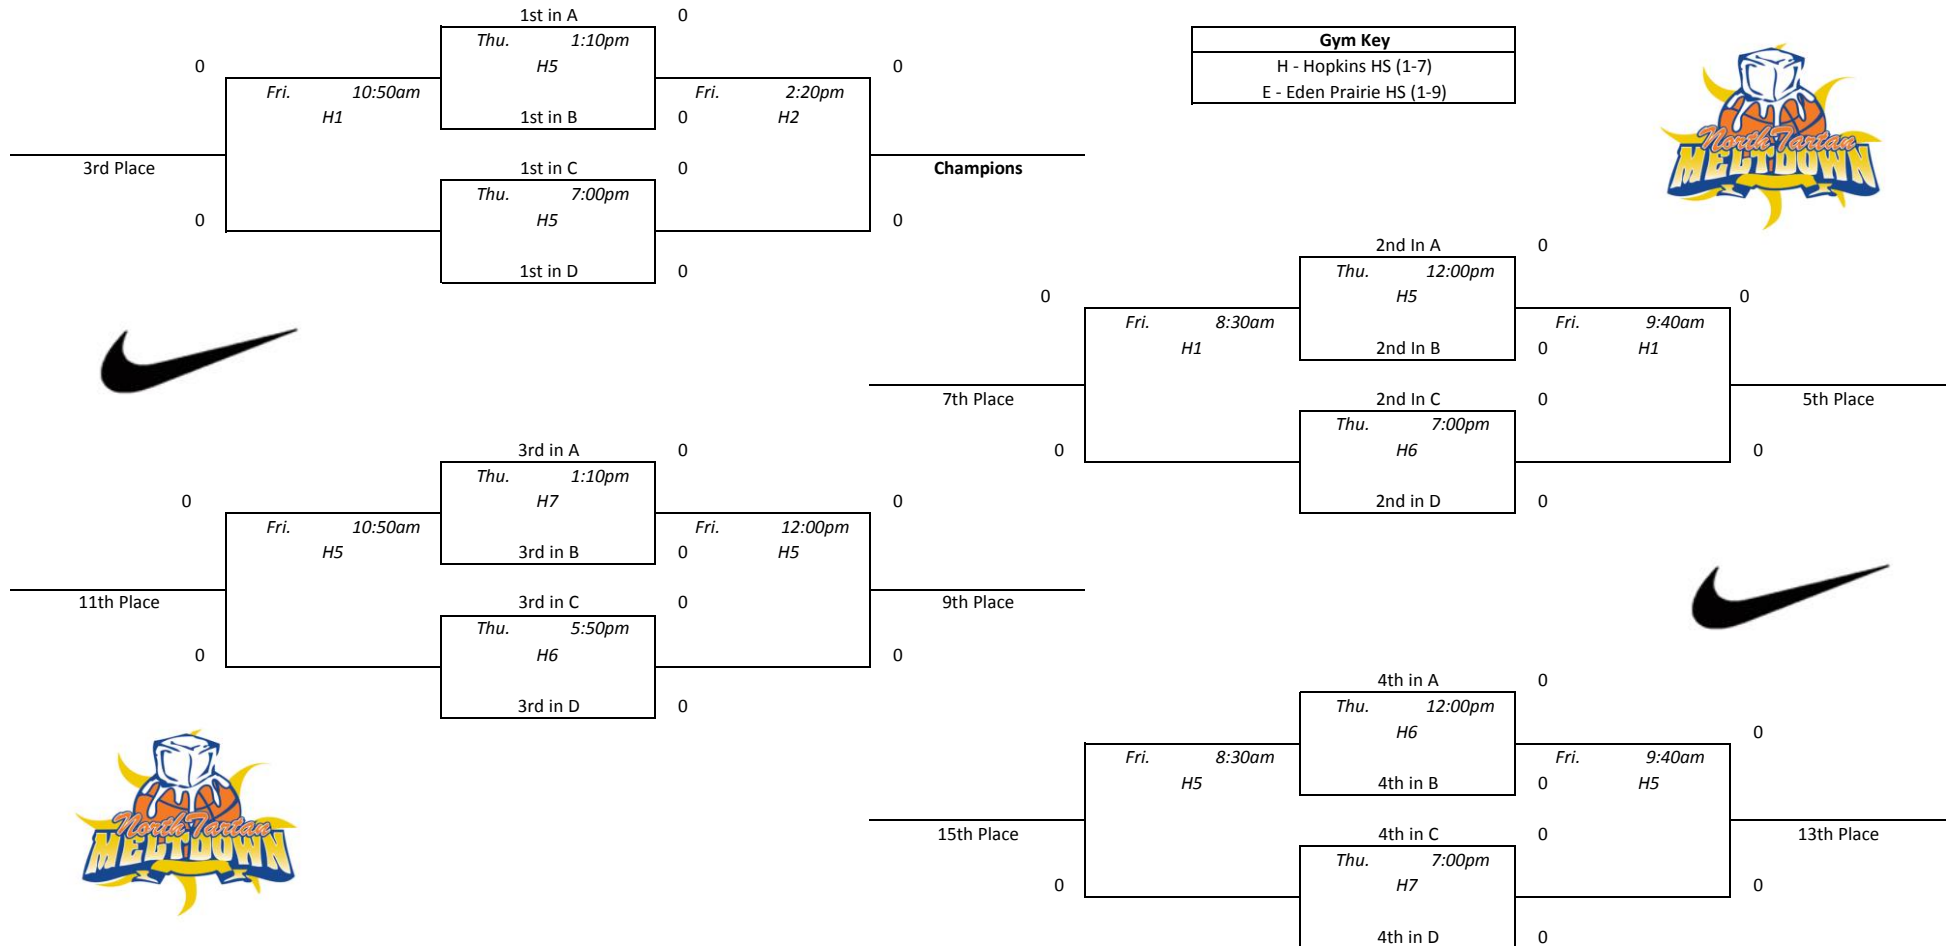

North Tartan Meltdown - Green

Pool A				
1	WI Elite Hale	0-0	1st	
2	Nebraska Lasers 17	0-0	1st	
3	Team WI Select Red	0-0	1st	
4	MN Heat Lund	0-0	1st	
1 vs 2 Wed. 4:40pm H5 0-0				
3 vs 4 Wed. 4:40pm H6 0-0				
1 vs 3 Wed. 8:10pm H5 0-0				
2 vs 4 Wed. 8:10pm H6 0-0				
1 vs 4 Thu. 8:30am H7 0-0				
2 vs 3 Thu. 8:30am H6 0-0				

Pool B				
1	MN Comets Select 11th	0-0	1st	
2	WI Blizzard Magic	0-0	1st	
3	WI Impact Averkam	0-0	1st	
4	Northern Lites 17	0-0	1st	
1 vs 2 Wed. 2:20pm H7 0-0				
3 vs 4 Wed. 3:30pm H7 0-0				
1 vs 3 Wed. 7:00pm H7 0-0				
2 vs 4 Wed. 8:10pm H7 0-0				
1 vs 4 Thu. 8:30am H5 0-0				
2 vs 3 Thu. 9:40am H5 0-0				

Pool C				
1	WI Lakers Platinum	0-0	1st	
2	Nebraska Lasers 15	0-0	1st	
3	MN 36ers Sewick	0-0	1st	
4	North Tartan 15U Silver	0-0	1st	
1 vs 2 Wed. 12:00pm H7 0-0				
3 vs 4 Wed. 1:10pm H5 0-0				
1 vs 3 Wed. 4:40pm H7 0-0				
2 vs 4 Wed. 5:50pm H7 0-0				
1 vs 4 Thu. 3:30pm H5 0-0				
2 vs 3 Thu. 3:30pm H6 0-0				

Pool D				
1	Kingdom Hoops Red 17	0-0	1st	
2	Purple Aces 11th	0-0	1st	
3	MN Suns Hill	0-0	1st	
4	Legends of WI Blue	0-0	1st	
1 vs 2 Wed. 5:50pm H5 0-0				
3 vs 4 Wed. 5:50pm H6 0-0				
1 vs 3 Wed. 9:20pm H5 0-0				
2 vs 4 Wed. 9:20pm H6 0-0				
1 vs 4 Thu. 3:30pm H7 0-0				
2 vs 3 Thu. 4:40pm H7 0-0