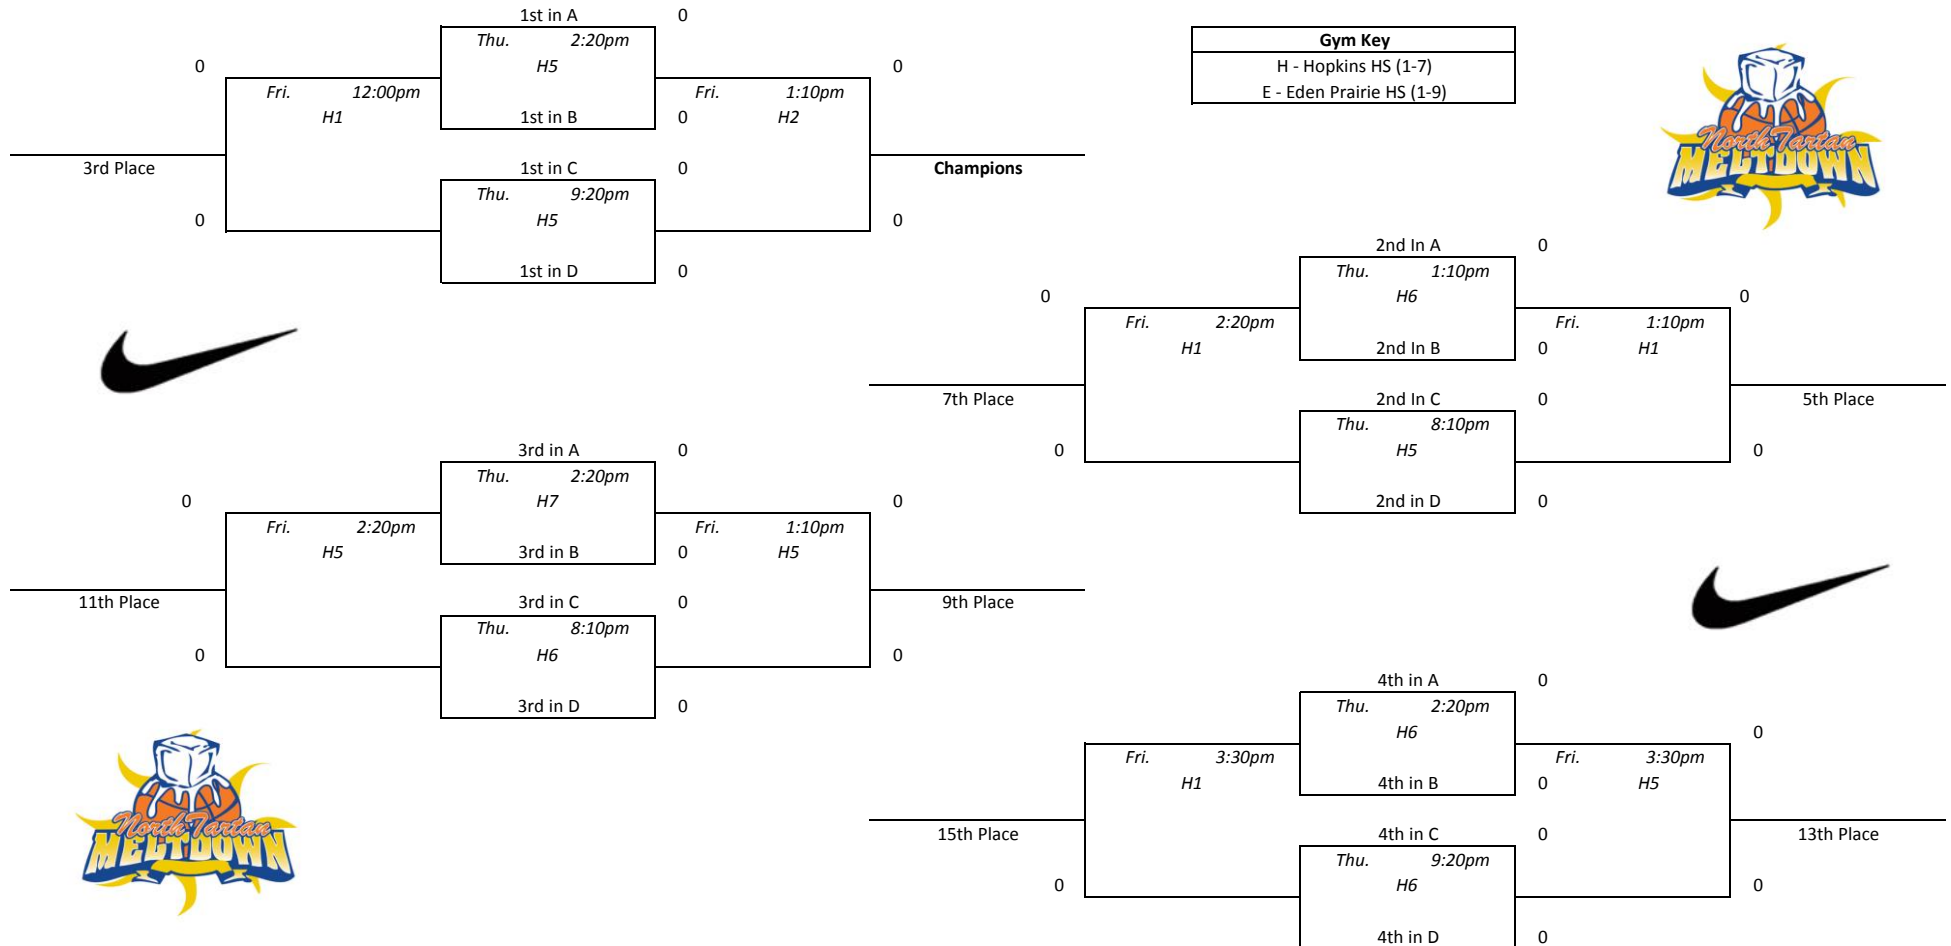

North Tartan Meltdown - Yellow

Pool A				
1	Iowa Barnstormers Gold	0-0	1st	
2	Rising Stars 16	0-0	1st	
3	MN Fury 2017 Gold	0-0	1st	
4	Nebraska Force 9th	0-0	1st	
1 vs 2 Wed. 3:30pm H6 0-0				
3 vs 4 Wed. 3:30pm H5 0-0				
1 vs 3 Wed. 7:00pm H5 0-0				
2 vs 4 Wed. 7:00pm H6 0-0				
1 vs 4 Thu. 9:40am H6 0-0				
2 vs 3 Thu. 10:50am H5 0-0				

Pool B				
1	Michigan's Finest 10th	0-0	1st	
2	Metro Stars 14	0-0	1st	
3	43 Hoops	0-0	1st	
4	Midwest Elite Weissmann	0-0	1st	
1 vs 2 Wed. 9:40am H5 0-0				
3 vs 4 Wed. 9:40am H6 0-0				
1 vs 3 Wed. 1:10pm H7 0-0				
2 vs 4 Wed. 1:10pm H6 0-0				
1 vs 4 Thu. 9:40am H7 0-0				
2 vs 3 Thu. 10:50am H6 0-0				

Pool C				
1	South Dakota Thunder 9th	0-0	1st	
2	Kingdom Hoops Elite 8th	0-0	1st	
3	Team WI Select White	0-0	1st	
4	MN Comets Elite 10th	0-0	1st	
1 vs 2 Wed. 10:50am H5 0-0				
3 vs 4 Wed. 10:50am H6 0-0				
1 vs 3 Wed. 2:20pm H5 0-0				
2 vs 4 Wed. 2:20pm H6 0-0				
1 vs 4 Thu. 4:40pm H5 0-0				
2 vs 3 Thu. 5:50pm H7 0-0				

Pool D				
1	Nebraska Lasers 14	0-0	1st	
2	North Tartan 13U	0-0	1st	
3	WBA Prestige Pink	0-0	1st	
4	WI Impact 2017	0-0	1st	
1 vs 2 Wed. 8:30am H5 0-0				
3 vs 4 Wed. 8:30am H6 0-0				
1 vs 3 Wed. 12:00pm H6 0-0				
2 vs 4 Wed. 12:00pm H5 0-0				
1 vs 4 Thu. 4:40pm H6 0-0				
2 vs 3 Thu. 5:50pm H5 0-0