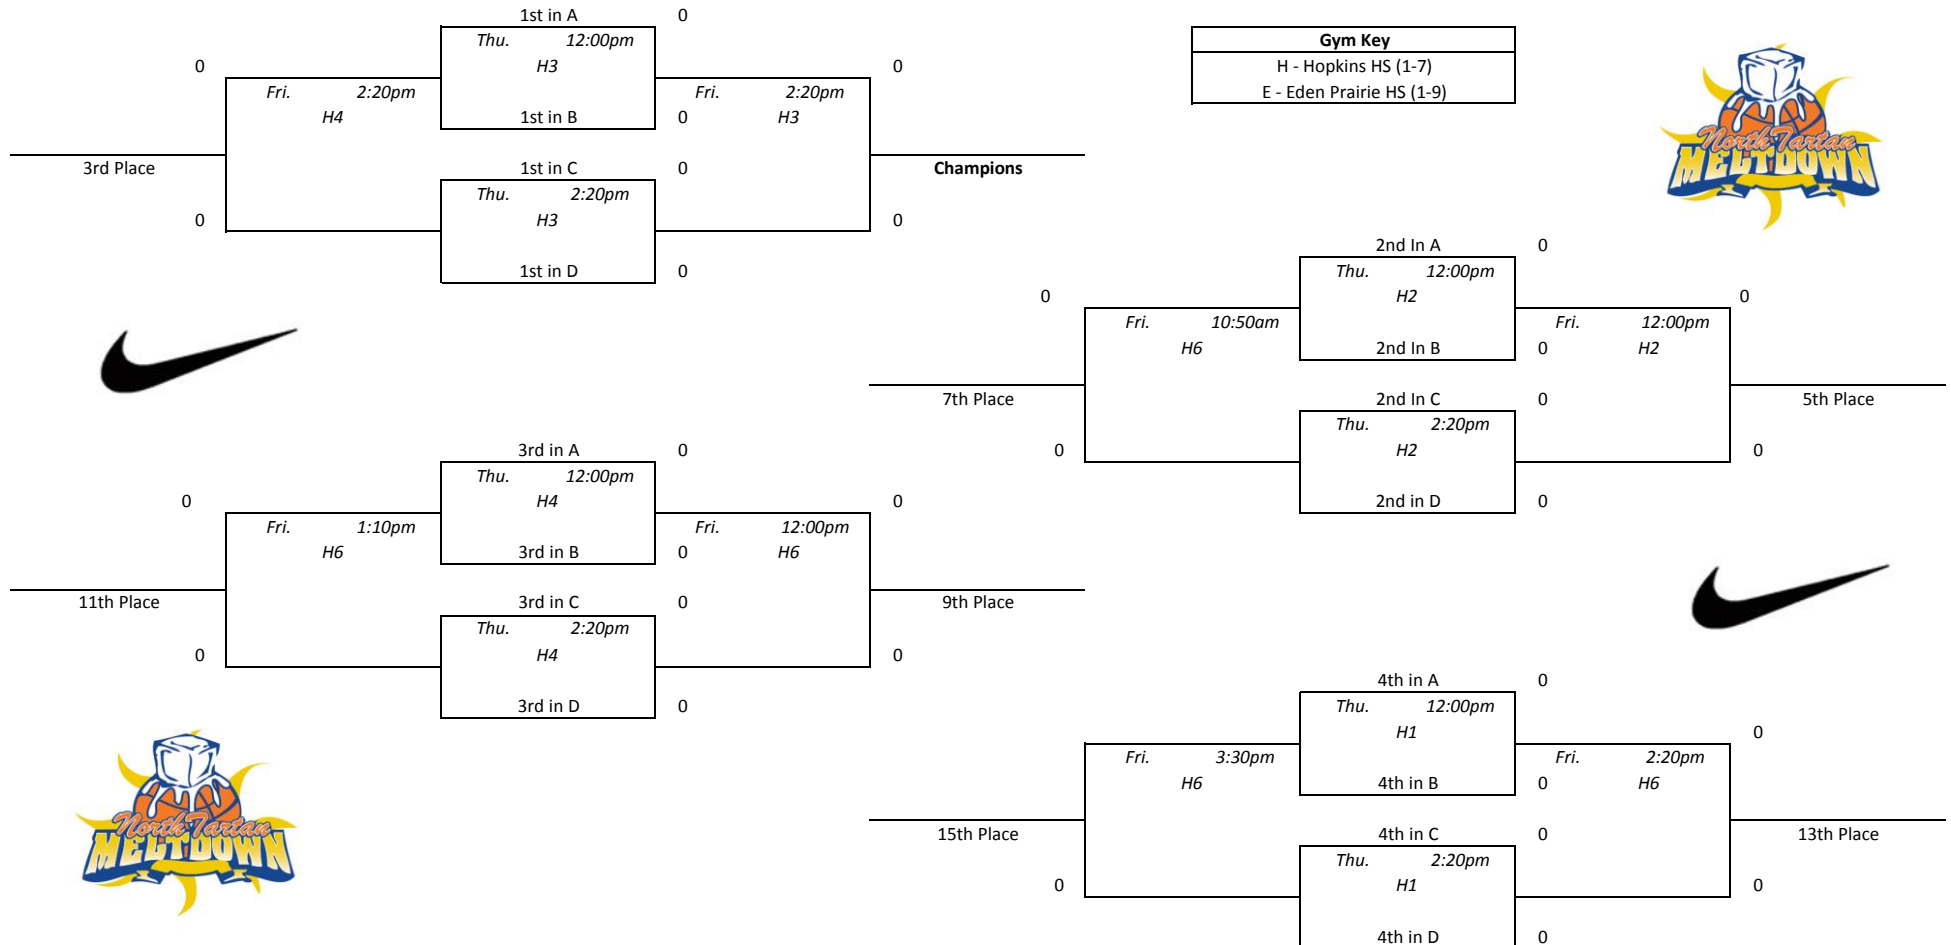

North Tartan Meltdown - Platinum Blue

Pool A				
1	ND Phenom 17	0-0	1st	
2	All Iowa Attack 10th Nike	0-0	1st	
3	Unity Stars (NE)	0-0	1st	
4	Legends of WI Silver	0-0	1st	
1 vs 2 Wed. 4:40pm H2 0-0				
3 vs 4 Wed. 4:40pm H1 0-0				
1 vs 3 Wed. 8:10pm H1 0-0				
2 vs 4 Wed. 8:10pm H2 0-0				
1 vs 4 Thu. 8:30am H3 0-0				
2 vs 3 Thu. 8:30am H2 0-0				

Pool B				
1	SD Cyclones	0-0	1st	
2	MN Fury 2015 Gold	0-0	1st	
3	WI Blizzard Biddick	0-0	1st	
4	Team Fury Select	0-0	1st	
1 vs 2 Wed. 3:30pm H2 0-0				
3 vs 4 Wed. 3:30pm H1 0-0				
1 vs 3 Wed. 7:00pm H1 0-0				
2 vs 4 Wed. 7:00pm H2 0-0				
1 vs 4 Thu. 8:30am H1 0-0				
2 vs 3 Thu. 8:30am H4 0-0				

Pool C				
1	Wolf Pack Belgium 16s	0-0	1st	
2	North Tartan 15U	0-0	1st	
3	WBA Prestige Green	0-0	1st	
4	MN Stars Crossfire	0-0	1st	
1 vs 2 Wed. 9:40am H4 0-0				
3 vs 4 Wed. 9:40am H1 0-0				
1 vs 3 Wed. 1:10pm H1 0-0				
2 vs 4 Wed. 1:10pm H3 0-0				
1 vs 4 Thu. 10:50am H4 0-0				
2 vs 3 Thu. 10:50am H3 0-0				

Pool D				
1	I-Ball Academy	0-0	1st	
2	Nebraska Force 11th	0-0	1st	
3	So-Minn Fury 2015	0-0	1st	
4	Metro Stars 15	0-0	1st	
1 vs 2 Wed. 8:30am H1 0-0				
3 vs 4 Wed. 8:30am H3 0-0				
1 vs 3 Wed. 12:00pm H1 0-0				
2 vs 4 Wed. 12:00pm H4 0-0				
1 vs 4 Thu. 10:50am H1 0-0				
2 vs 3 Thu. 10:50am H2 0-0