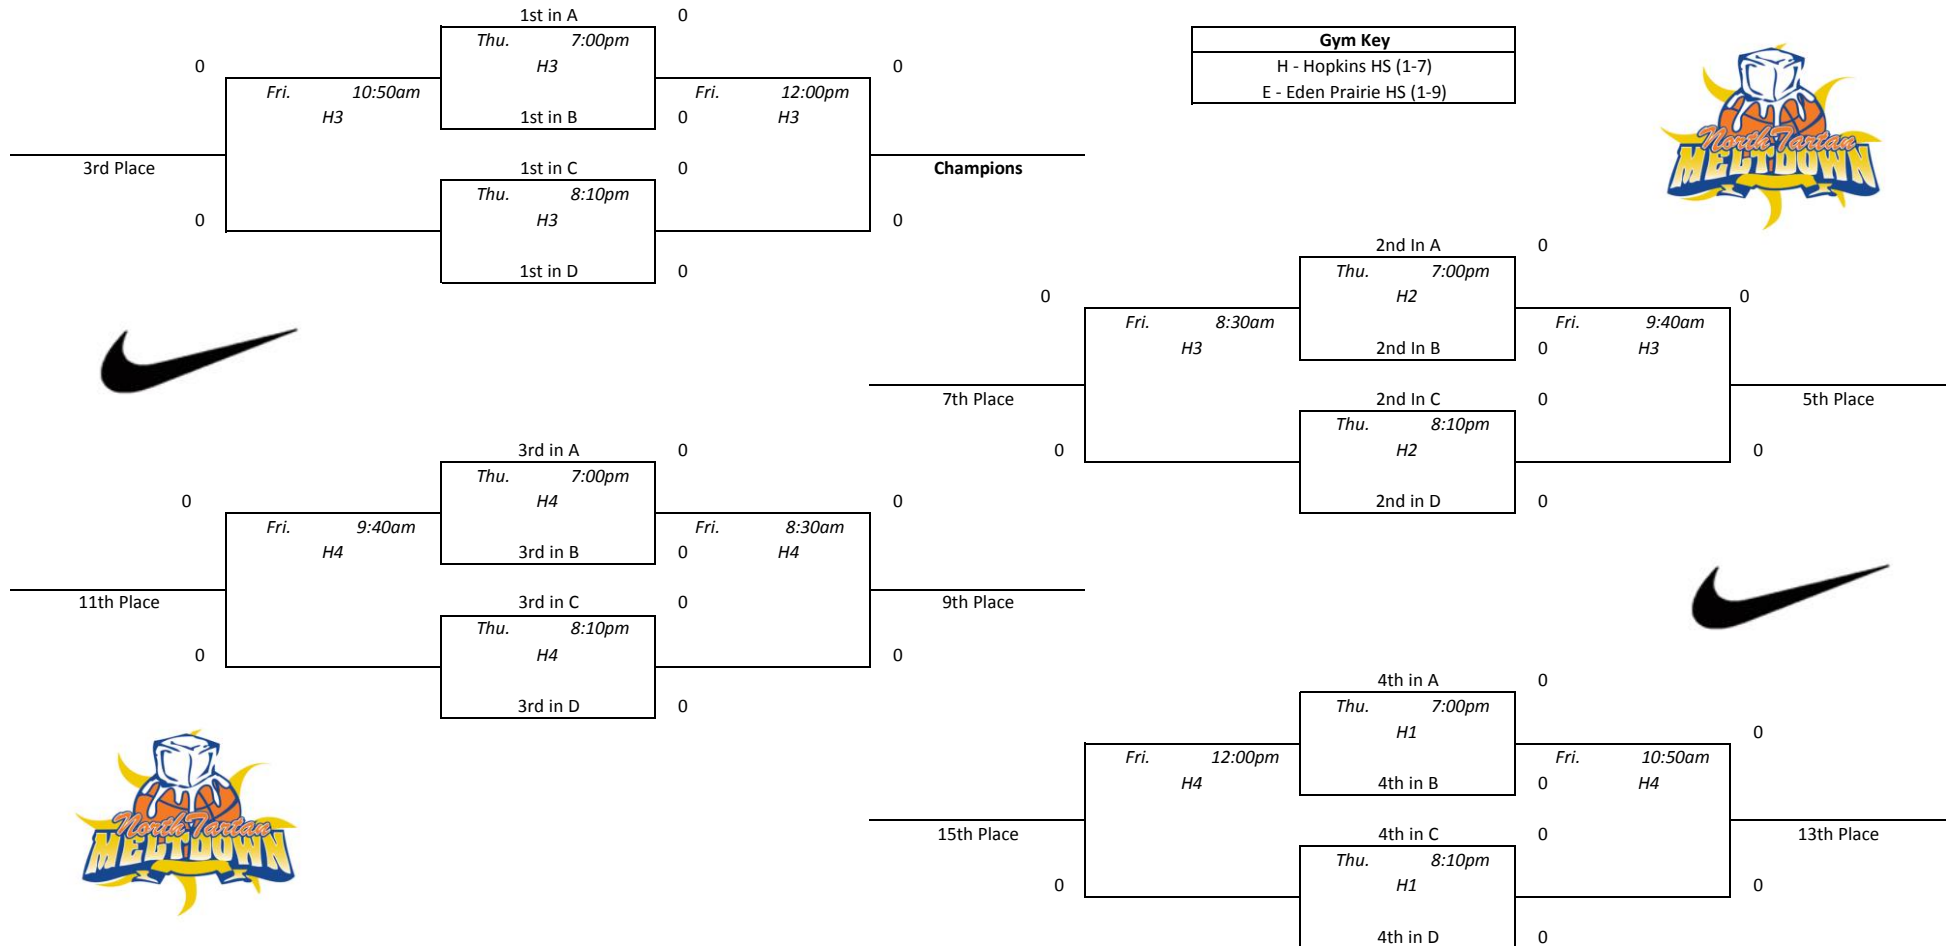

North Tartan Meltdown - Platinum Red

Pool A				
1	WI Elite Johnson	0-0	1st	
2	All Iowa Attack 11th Nike	0-0	1st	
3	Metro Stars 16	0-0	1st	
4	MN Stars Taylor	0-0	1st	
1 vs 2 Wed. 10:50am H2 0-0				
3 vs 4 Wed. 10:50am H4 0-0				
1 vs 3 Wed. 2:20pm H4 0-0				
2 vs 4 Wed. 2:20pm H2 0-0				
1 vs 4 Thu. 3:30pm H1 0-0				
2 vs 3 Thu. 3:30pm H2 0-0				

Pool B				
1	WI Impact Spoo	0-0	1st	
2	Retro Hoops Gold	0-0	1st	
3	MN Stars Hersch	0-0	1st	
4	MN Fury 2015 Elite	0-0	1st	
1 vs 2 Wed. 5:50pm H4 0-0				
3 vs 4 Wed. 5:50pm H3 0-0				
1 vs 3 Wed. 9:20pm H4 0-0				
2 vs 4 Wed. 9:20pm H3 0-0				
1 vs 4 Thu. 3:30pm H3 0-0				
2 vs 3 Thu. 3:30pm H4 0-0				

Pool C				
1	MN Comets Elite 11th	0-0	1st	
2	North Tartan Nike 17	0-0	1st	
3	Team WI Select Black	0-0	1st	
4	Randoph Girls Club	0-0	1st	
1 vs 2 Wed. 3:30pm H3 0-0				
3 vs 4 Wed. 3:30pm H4 0-0				
1 vs 3 Wed. 7:00pm H4 0-0				
2 vs 4 Wed. 7:00pm H3 0-0				
1 vs 4 Thu. 4:40pm H2 0-0				
2 vs 3 Thu. 4:40pm H3 0-0				

Pool D				
1	Kingdom Hoops Elite	0-0	1st	
2	MN Fury 2016 Blue	0-0	1st	
3	WI Impact Szydlow	0-0	1st	
4	North Tartan 16	0-0	1st	
1 vs 2 Wed. 4:40pm H3 0-0				
3 vs 4 Wed. 4:40pm H4 0-0				
1 vs 3 Wed. 8:10pm H4 0-0				
2 vs 4 Wed. 8:10pm H3 0-0				
1 vs 4 Thu. 4:40pm H1 0-0				
2 vs 3 Thu. 4:40pm H4 0-0