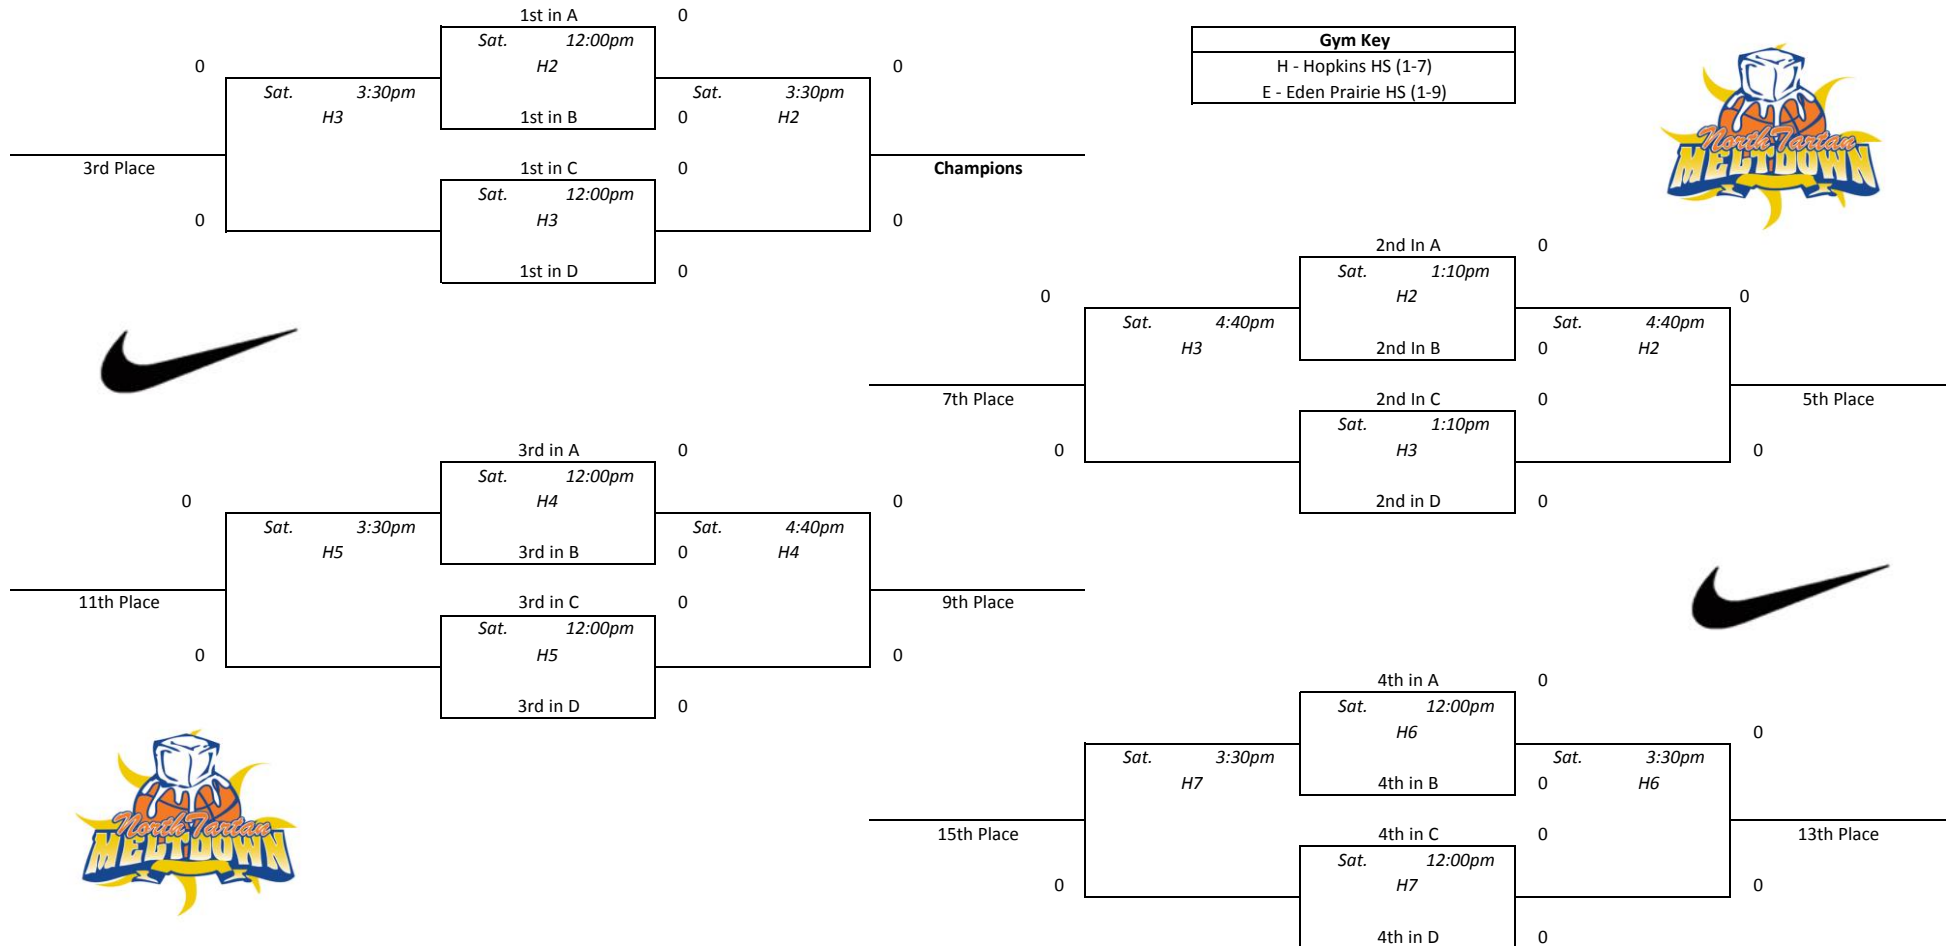

North Tartan Meltdown - Black

Pool A				
1	Kansas Hoopsters	0-0	1st	
2	Oshkosh Flight	0-0	1st	
3	Team Fury Premier	0-0	1st	
4	SD North Stars 17	0-0	1st	
1 vs 2 Thu. 2:20pm E8 0-0				
3 vs 4 Thu. 2:20pm E9 0-0				
1 vs 3 Fri. 12:00pm E1 0-0				
2 vs 4 Fri. 12:00pm E2 0-0				
1 vs 4 Fri. 3:30pm E1 0-0				
2 vs 3 Fri. 3:30pm E2 0-0				

Pool B				
1	ND Pro 15U	0-0	1st	
2	SMBA 17s	0-0	1st	
3	WI Blizzard Milslagle	0-0	1st	
4	MN Suns Chant	0-0	1st	
1 vs 2 Thu. 3:30pm E8 0-0				
3 vs 4 Thu. 3:30pm E9 0-0				
1 vs 3 Fri. 12:00pm E3 0-0				
2 vs 4 Fri. 12:00pm E4 0-0				
1 vs 4 Fri. 3:30pm E3 0-0				
2 vs 3 Fri. 3:30pm E4 0-0				

Pool C				
1	Summit Eagles	0-0	1st	
2	MN Stars Hofschild	0-0	1st	
3	Dakota Blue Devils	0-0	1st	
4	MN Lakers 11th	0-0	1st	
1 vs 2 Thu. 4:40pm E8 0-0				
3 vs 4 Thu. 4:40pm E9 0-0				
1 vs 3 Fri. 10:50am E6 0-0				
2 vs 4 Fri. 10:50am E7 0-0				
1 vs 4 Fri. 3:30pm E5 0-0				
2 vs 3 Fri. 3:30pm E6 0-0				

Pool D				
1	SD North Stars 16	0-0	1st	
2	Northern Blizzard	0-0	1st	
3	Nebraska Select 17	0-0	1st	
4	F3 Fire	0-0	1st	
1 vs 2 Thu. 5:50pm E8 0-0				
3 vs 4 Thu. 5:50pm E9 0-0				
1 vs 3 Fri. 10:50am E8 0-0				
2 vs 4 Fri. 10:50am E9 0-0				
1 vs 4 Fri. 3:30pm E7 0-0				
2 vs 3 Fri. 3:30pm E8 0-0