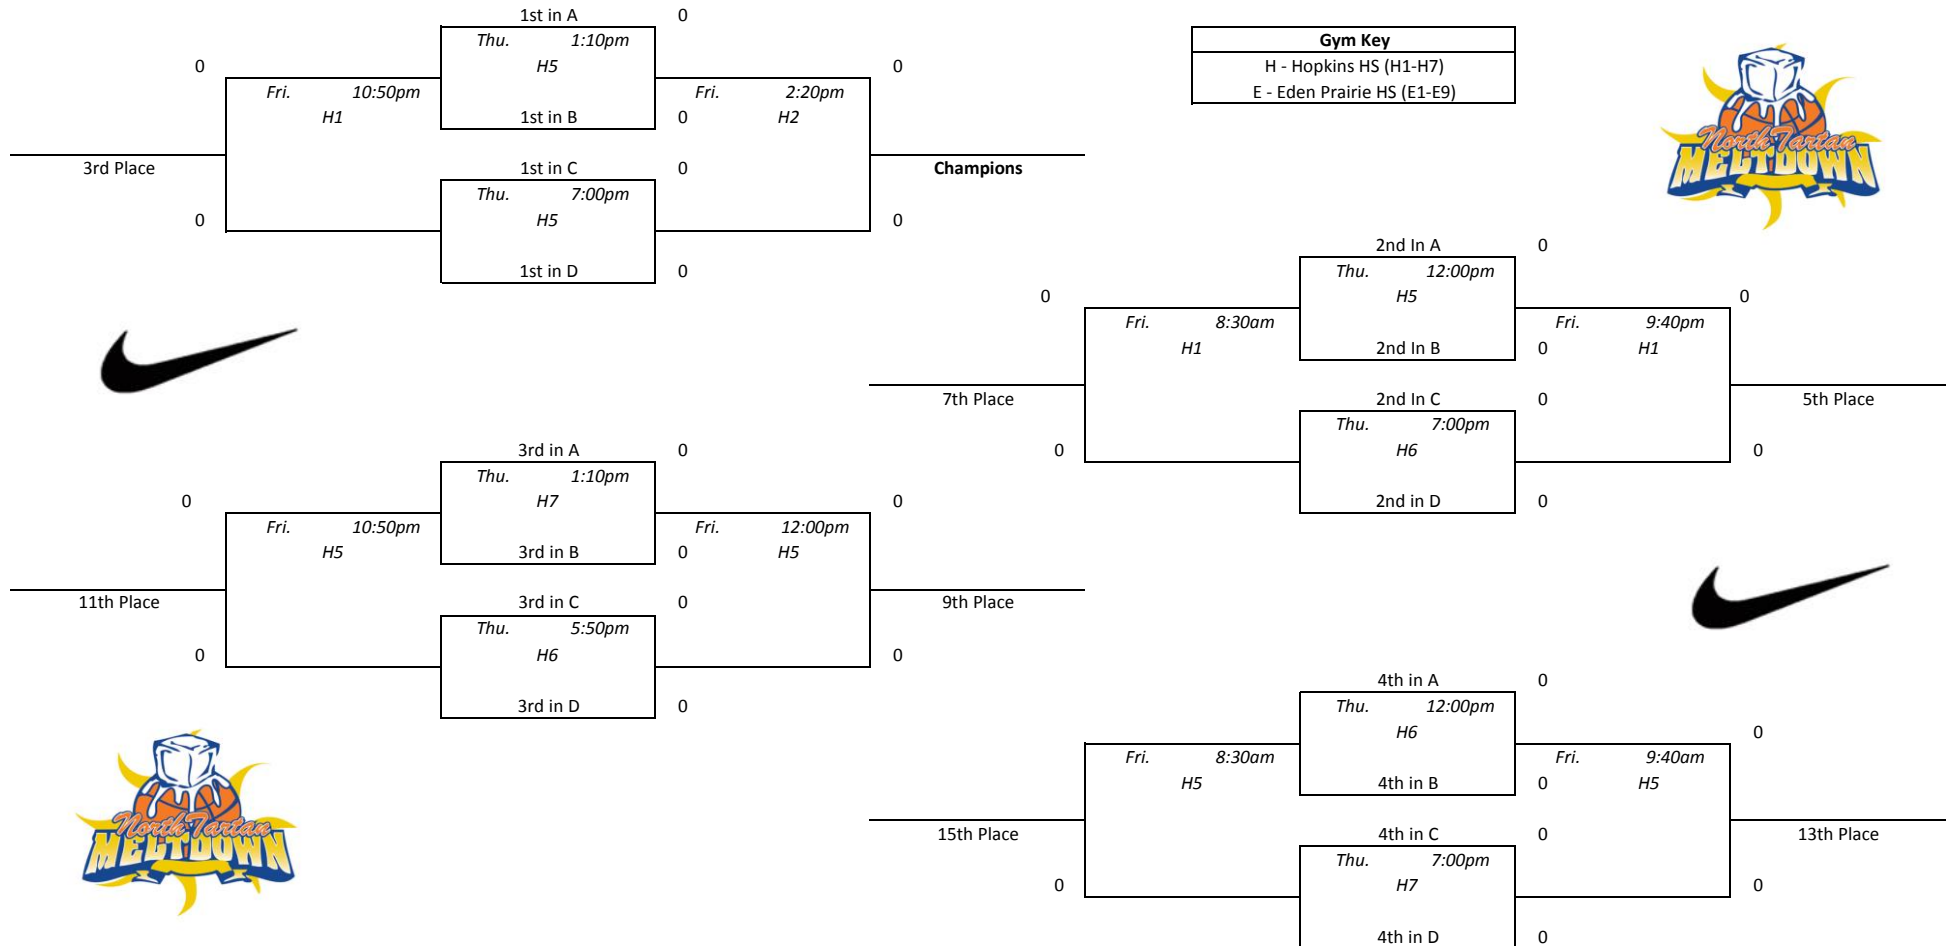

North Tartan Meltdown - Green

Pool A				
1	WI Elite Hale	0-0	1st	
2	Nebraska Lasers 17	0-0	1st	
3	Team WI Select Red	0-0	1st	
4	MN Heat Lund	0-0	1st	
1 vs 2 Wed. 4:40pm H5 0-0				
3 vs 4 Wed. 4:40pm H6 0-0				
1 vs 3 Wed. 8:10pm H5 0-0				
2 vs 4 Wed. 8:10pm H6 0-0				
1 vs 4 Thu. 8:30am H5 0-0				
2 vs 3 Thu. 8:30am H6 0-0				

Pool B				
1	MN Comets Select 11th	0-0	1st	
2	WI Blizzard Magic	0-0	1st	
3	WI Impact Averkam	0-0	1st	
4	Northern Lites 17	0-0	1st	
1 vs 2 Wed. 2:20pm H7 0-0				
3 vs 4 Wed. 3:30pm H7 0-0				
1 vs 3 Wed. 7:00pm H7 0-0				
2 vs 4 Wed. 8:10pm H7 0-0				
1 vs 4 Thu. 8:30am H7 0-0				
2 vs 3 Thu. 9:40am H5 0-0				

Pool C				
1	WI Lakers Platinum	0-0	1st	
2	Nebraska Lasers 15	0-0	1st	
3	North Tartan 15U Silver	0-0	1st	
4	MN 36ers Sewick	0-0	1st	
1 vs 2 Wed. 12:00pm H7 0-0				
3 vs 4 Wed. 1:10pm H7 0-0				
1 vs 3 Wed. 4:40pm H7 0-0				
2 vs 4 Wed. 5:50pm H7 0-0				
1 vs 4 Thu. 3:30pm H5 0-0				
2 vs 3 Thu. 3:30pm H6 0-0				

Pool D				
1	Kingdom Hoops Red 17	0-0	1st	
2	Purple Aces 11th	0-0	1st	
3	MN Suns Hill	0-0	1st	
4	Legends of WI Blue	0-0	1st	
1 vs 2 Wed. 5:50pm H5 0-0				
3 vs 4 Wed. 5:50pm H6 0-0				
1 vs 3 Wed. 9:20pm H5 0-0				
2 vs 4 Wed. 9:20pm H6 0-0				
1 vs 4 Thu. 3:30pm H7 0-0				
2 vs 3 Thu. 4:40pm H7 0-0