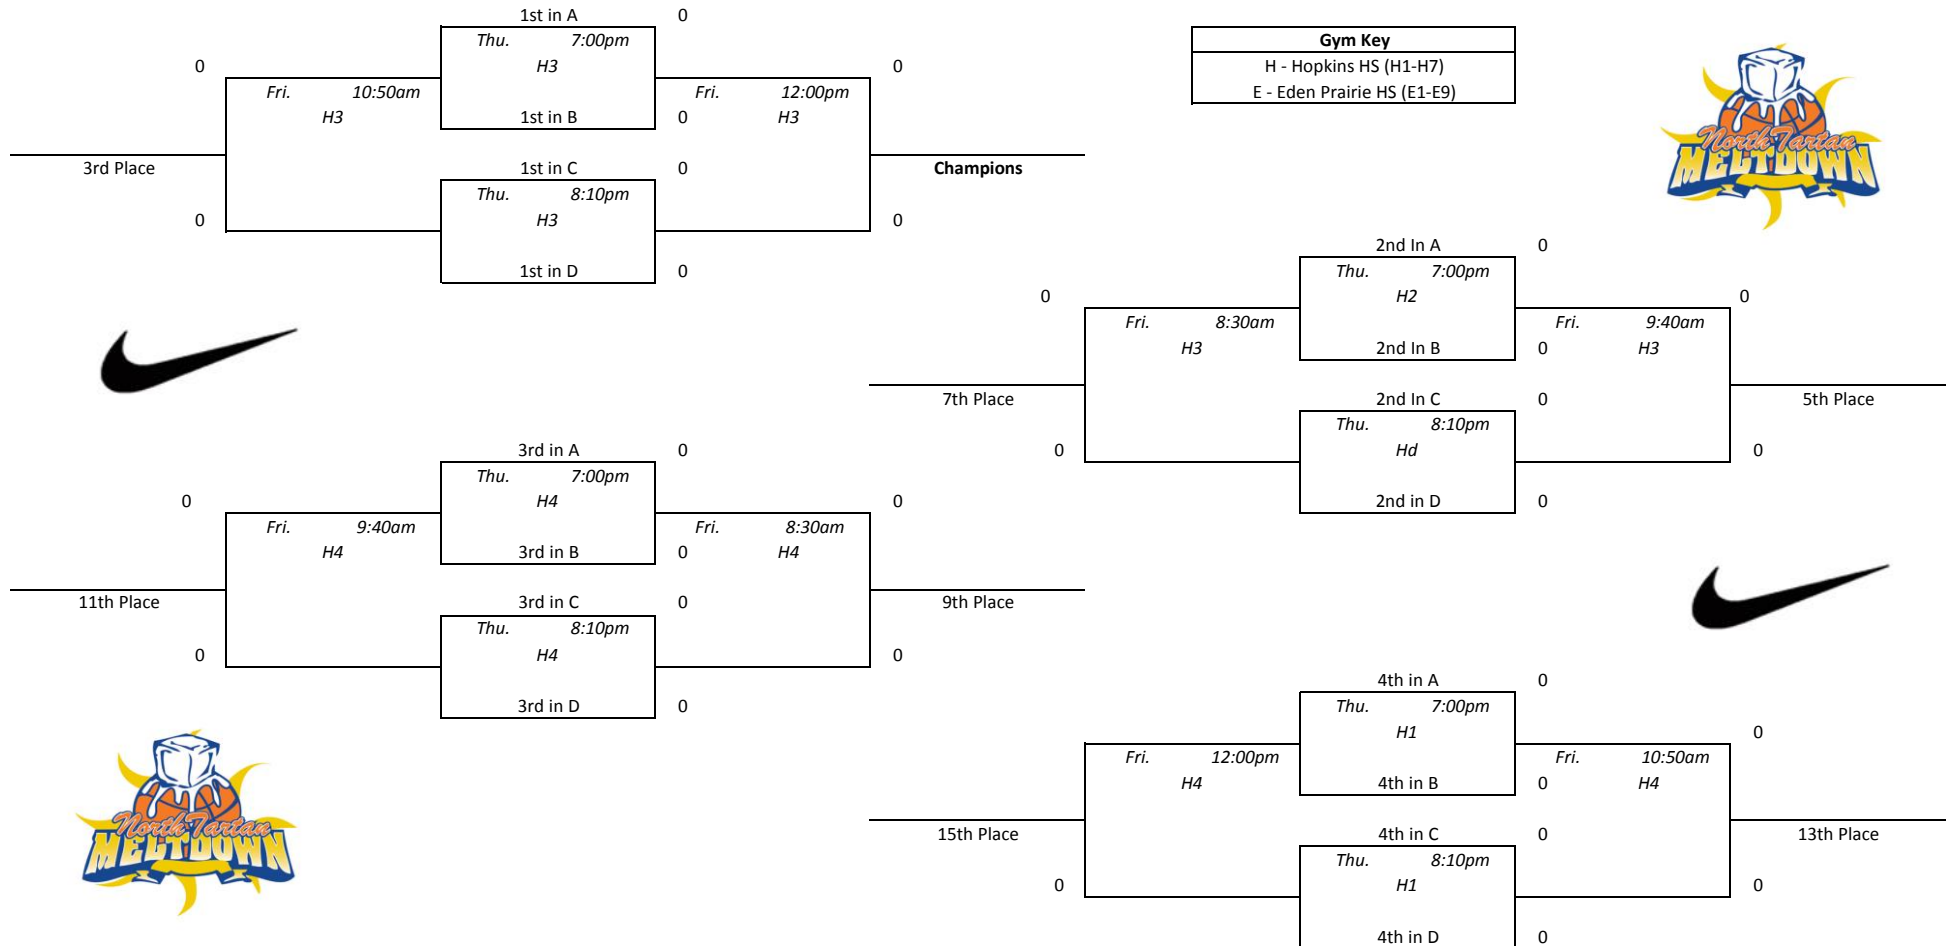

North Tartan Meltdown - Platinum Red

Pool A				
1	WI Elite Johnson	0-0	1st	
2	All Iowa Attack 11th Nike	0-0	1st	
3	Metro Stars 16	0-0	1st	
4	MN Stars Taylor	0-0	1st	
1 vs 2	Wed. 10:50am	H2	0-0	
3 vs 4	Wed. 10:50am	H4	0-0	
1 vs 3	Wed. 2:20pm	H4	0-0	
2 vs 4	Wed. 2:20pm	H2	0-0	
1 vs 4	Thu. 3:30pm	H1	0-0	
2 vs 3	Thu. 3:30pm	H2	0-0	

Pool B				
1	WI Impact Spoo	0-0	1st	
2	Retro Hoops Gold	0-0	1st	
3	MN Stars Hersch	0-0	1st	
4	MN Fury 2015 Elite	0-0	1st	
1 vs 2	Wed. 5:50pm	H4	0-0	
3 vs 4	Wed. 5:50pm	H3	0-0	
1 vs 3	Wed. 9:20pm	H4	0-0	
2 vs 4	Wed. 9:20pm	H3	0-0	
1 vs 4	Thu. 3:30pm	H3	0-0	
2 vs 3	Thu. 3:30pm	H4	0-0	

Pool C				
1	MN Comets Elite 11th	0-0	1st	
2	North Tartan Nike 17	0-0	1st	
3	Team WI Select Black	0-0	1st	
4	Randoph Girls Club	0-0	1st	
1 vs 2	Wed. 3:30pm	H3	0-0	
3 vs 4	Wed. 3:30pm	H4	0-0	
1 vs 3	Wed. 7:00pm	H4	0-0	
2 vs 4	Wed. 7:00pm	H3	0-0	
1 vs 4	Thu. 4:40pm	H2	0-0	
2 vs 3	Thu. 4:40pm	H3	0-0	

Pool D				
1	Kingdom Hoops Elite	0-0	1st	
2	MN Fury 2016 Blue	0-0	1st	
3	WI Impact Szydlow	0-0	1st	
4	North Tartan 16	0-0	1st	
1 vs 2	Wed. 4:40pm	H3	0-0	
3 vs 4	Wed. 4:40pm	H4	0-0	
1 vs 3	Wed. 8:10pm	H4	0-0	
2 vs 4	Wed. 8:10pm	H3	0-0	
1 vs 4	Thu. 4:40pm	H1	0-0	
2 vs 3	Thu. 4:40pm	H4	0-0