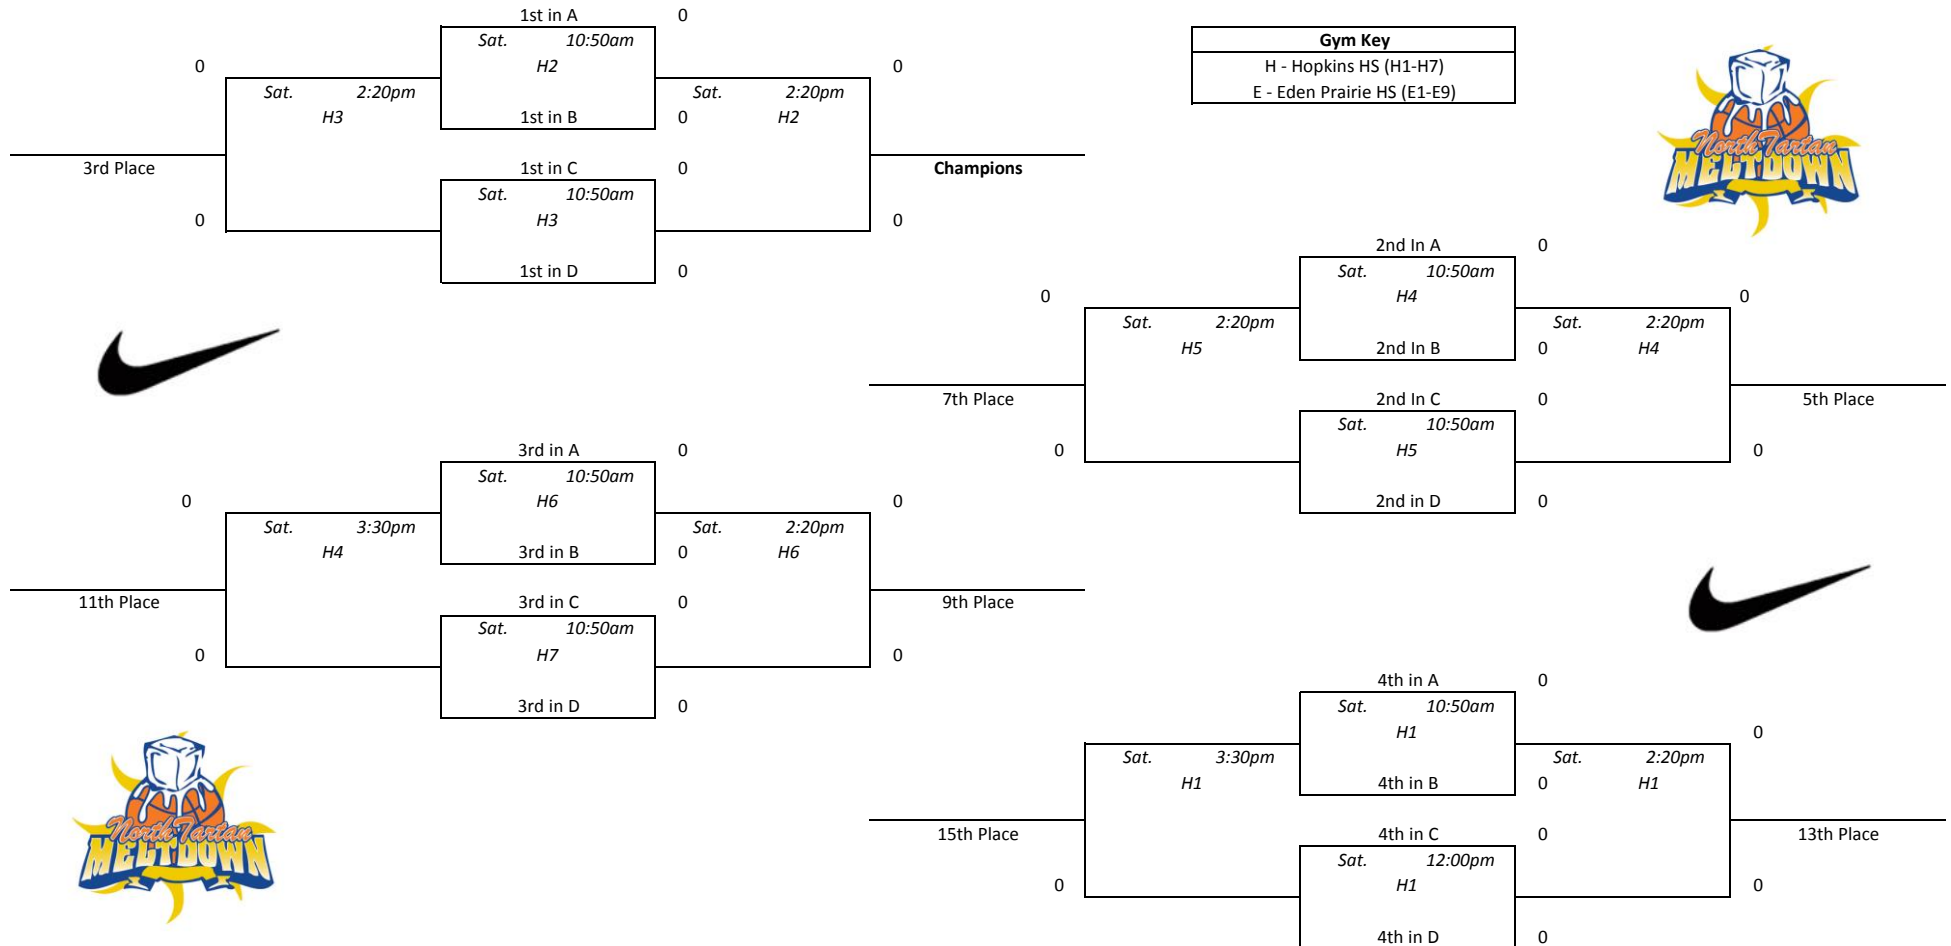

North Tartan Meltdown - Pink

Pool A				
1	Dakota Blue Devils	0-0	1st	
2	Purple Aces 8th	0-0	1st	
3	MN Stars WH Nelson	0-0	1st	
4	ND Phenom 8th	0-0	1st	
1 vs 2 Thu. 4:40pm E1 0-0				
3 vs 4 Thu. 4:40pm E2 0-0				
1 vs 3 Fri. 10:50am E1 0-0				
2 vs 4 Fri. 10:50am E2 0-0				
1 vs 4 Fri. 1:10pm E7 0-0				
2 vs 3 Fri. 1:10pm E8 0-0				

Pool B				
1	North Tartan 13U West	0-0	1st	
2	WBA Prestige White	0-0	1st	
3	Dakota Drillers	0-0	1st	
4	Northern Lites 8th	0-0	1st	
1 vs 2 Thu. 4:40pm E3 0-0				
3 vs 4 Thu. 4:40pm E4 0-0				
1 vs 3 Fri. 10:50am H7 0-0				
2 vs 4 Fri. 10:50am E3 0-0				
1 vs 4 Fri. 2:20pm E9 0-0				
2 vs 3 Fri. 2:20pm E7 0-0				

Pool C				
1	MN Bball Academy 9	0-0	1st	
2	MN Stars Blascziek	0-0	1st	
3	ND Pro 13U	0-0	1st	
4	One More Step	0-0	1st	
1 vs 2 Thu. 8:10pm E1 0-0				
3 vs 4 Thu. 8:10pm E2 0-0				
1 vs 3 Fri. 10:50pm E4 0-0				
2 vs 4 Fri. 10:50pm E5 0-0				
1 vs 4 Fri. 2:20pm E8 0-0				
2 vs 3 Fri. 3:30pm E9 0-0				

Pool D				
1	MN Stars Vogelsberg	0-0	1st	
2	MN Suns Froelich	0-0	1st	
3	So-Minn Fury 2017	0-0	1st	
4	WBA Prestige Grey	0-0	1st	
1 vs 2 Thu. 8:10pm E3 0-0				
3 vs 4 Thu. 8:10pm E4 0-0				
1 vs 3 Fri. 8:30am E7 0-0				
2 vs 4 Fri. 9:40am E7 0-0				
1 vs 4 Fri. 12:00pm E9 0-0				
2 vs 3 Fri. 1:10pm E9 0-0