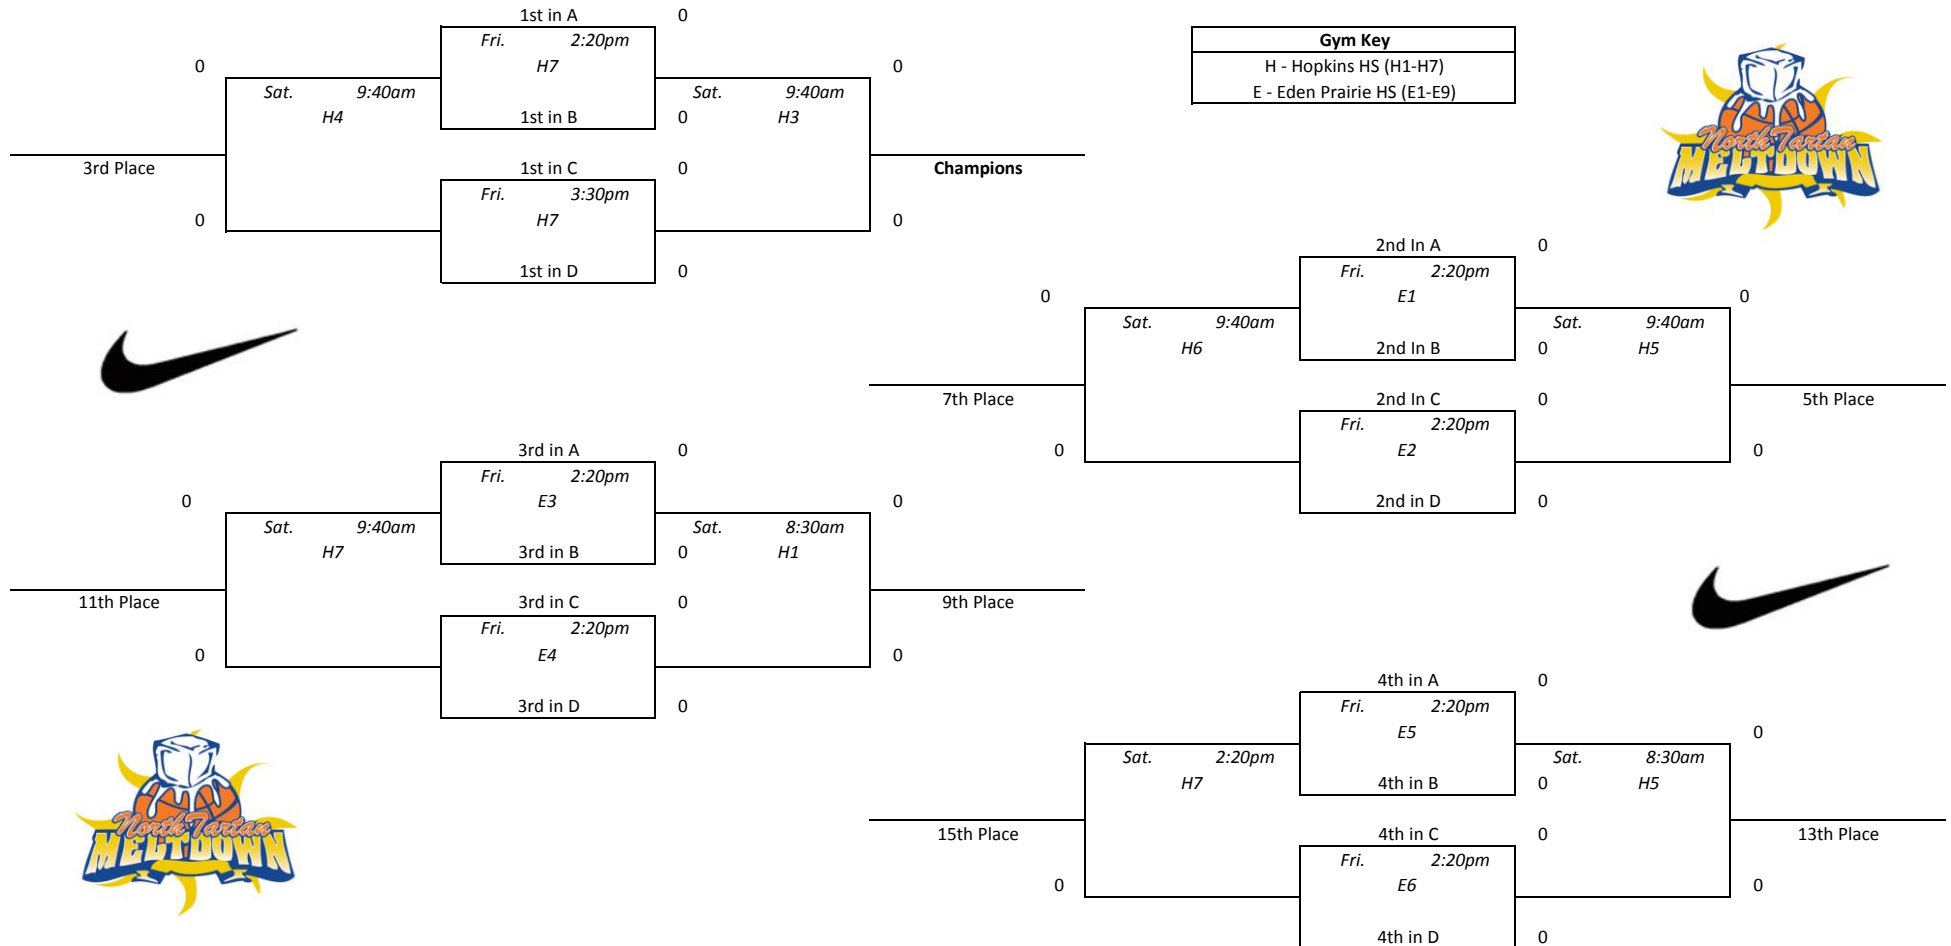

North Tartan Meltdown - Purple

Pool A				
1	ND Pro 14U	0-0	1st	
2	WI Elite Pickarts	0-0	1st	
3	Lacrosse YMCA	0-0	1st	
4	MN Suns Jefferson	0-0	1st	
1 vs 2 Thu. 2:20pm E1 0-0				
3 vs 4 Thu. 2:20pm E2 0-0				
1 vs 3 Thu. 9:20pm H7 0-0				
2 vs 4 Thu. 5:50pm E1 0-0				
1 vs 4 Fri. 9:40am H7 0-0				
2 vs 3 Fri. 9:40am E1 0-0				

Pool B				
1	WI Hoops Select 14	0-0	1st	
2	MN Stars Buerman	0-0	1st	
3	WI Blizzard 14U Hawley	0-0	1st	
4	Nebraska Select 9th	0-0	1st	
1 vs 2 Thu. 2:20pm E3 0-0				
3 vs 4 Thu. 2:20pm E4 0-0				
1 vs 3 Thu. 5:50pm E2 0-0				
2 vs 4 Thu. 5:50pm E3 0-0				
1 vs 4 Fri. 9:40am E2 0-0				
2 vs 3 Fri. 9:40am E3 0-0				

Pool C				
1	SD Fierce	0-0	1st	
2	MN Comets Elite 9th	0-0	1st	
3	MN Stars Kolden	0-0	1st	
4	MN 36ers WI Lightning	0-0	1st	
1 vs 2 Thu. 2:20pm E5 0-0				
3 vs 4 Thu. 2:20pm E6 0-0				
1 vs 3 Thu. 5:50pm E4 0-0				
2 vs 4 Thu. 5:50pm E5 0-0				
1 vs 4 Fri. 9:40am E4 0-0				
2 vs 3 Fri. 9:40am E5 0-0				

Pool D				
1	North Tartan 14U Silver	0-0	1st	
2	Northern Lites 15	0-0	1st	
3	WI Lakers Gold	0-0	1st	
4	Purple Aces 9th	0-0	1st	
1 vs 2 Thu. 12:00pm H7 0-0				
3 vs 4 Thu. 2:20pm E7 0-0				
1 vs 3 Thu. 5:50pm E6 0-0				
2 vs 4 Thu. 4:40pm E7 0-0				
1 vs 4 Fri. 9:40am H6 0-0				
2 vs 3 Fri. 9:40am E6 0-0