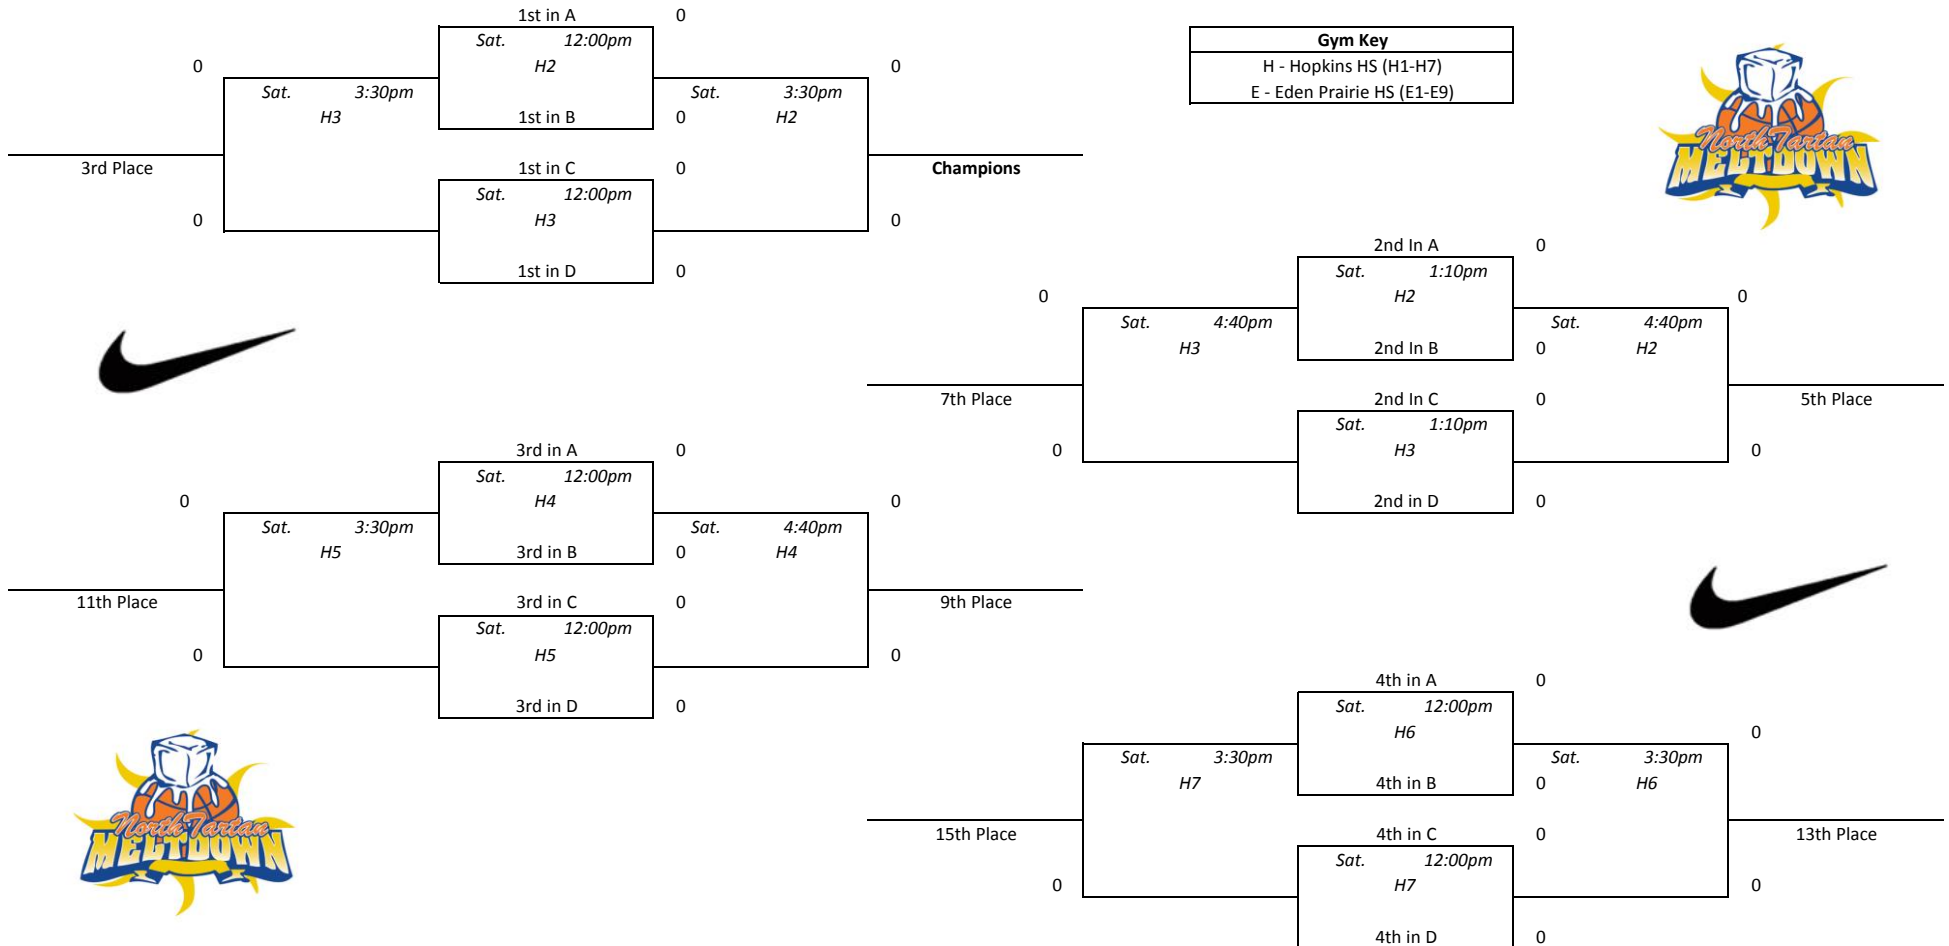

North Tartan Meltdown - Black

Pool A				
1	Kansas Hoopsters	0-0	1st	
2	Oshkosh Flight	0-0	1st	
3	Team Fury Premier	0-0	1st	
4	SD North Stars 17	0-0	1st	
1 vs 2 Thu. 2:20pm E8 0-0				
3 vs 4 Thu. 2:20pm E9 0-0				
1 vs 3 Fri. 12:00pm E1 0-0				
2 vs 4 Fri. 12:00pm E2 0-0				
1 vs 4 Fri. 3:30pm E1 0-0				
2 vs 3 Fri. 3:30pm E2 0-0				

Pool B				
1	ND Pro 15U	0-0	1st	
2	SMBA 17s	0-0	1st	
3	WI Blizzard Milslagle	0-0	1st	
4	MN Suns Chant	0-0	1st	
1 vs 2 Thu. 3:30pm E8 0-0				
3 vs 4 Thu. 3:30pm E9 0-0				
1 vs 3 Fri. 12:00pm E3 0-0				
2 vs 4 Fri. 12:00pm E4 0-0				
1 vs 4 Fri. 3:30pm E3 0-0				
2 vs 3 Fri. 3:30pm E4 0-0				

Pool C				
1	Summit Eagles	0-0	1st	
2	MN Stars Hofschild	0-0	1st	
3	Dakota Blue Devils	0-0	1st	
4	MN Lakers 11th	0-0	1st	
1 vs 2 Thu. 4:40pm E8 0-0				
3 vs 4 Thu. 4:40pm E9 0-0				
1 vs 3 Fri. 10:50am E6 0-0				
2 vs 4 Fri. 10:50am E7 0-0				
1 vs 4 Fri. 3:30pm E5 0-0				
2 vs 3 Fri. 3:30pm E6 0-0				

Pool D				
1	SD North Stars 16	0-0	1st	
2	Northern Blizzard	0-0	1st	
3	Nebraska Select 17	0-0	1st	
4	F3 Fire	0-0	1st	
1 vs 2 Thu. 5:50pm E8 0-0				
3 vs 4 Thu. 5:50pm E9 0-0				
1 vs 3 Fri. 10:50am E8 0-0				
2 vs 4 Fri. 10:50am E9 0-0				
1 vs 4 Fri. 3:30pm E7 0-0				
2 vs 3 Fri. 3:30pm E8 0-0