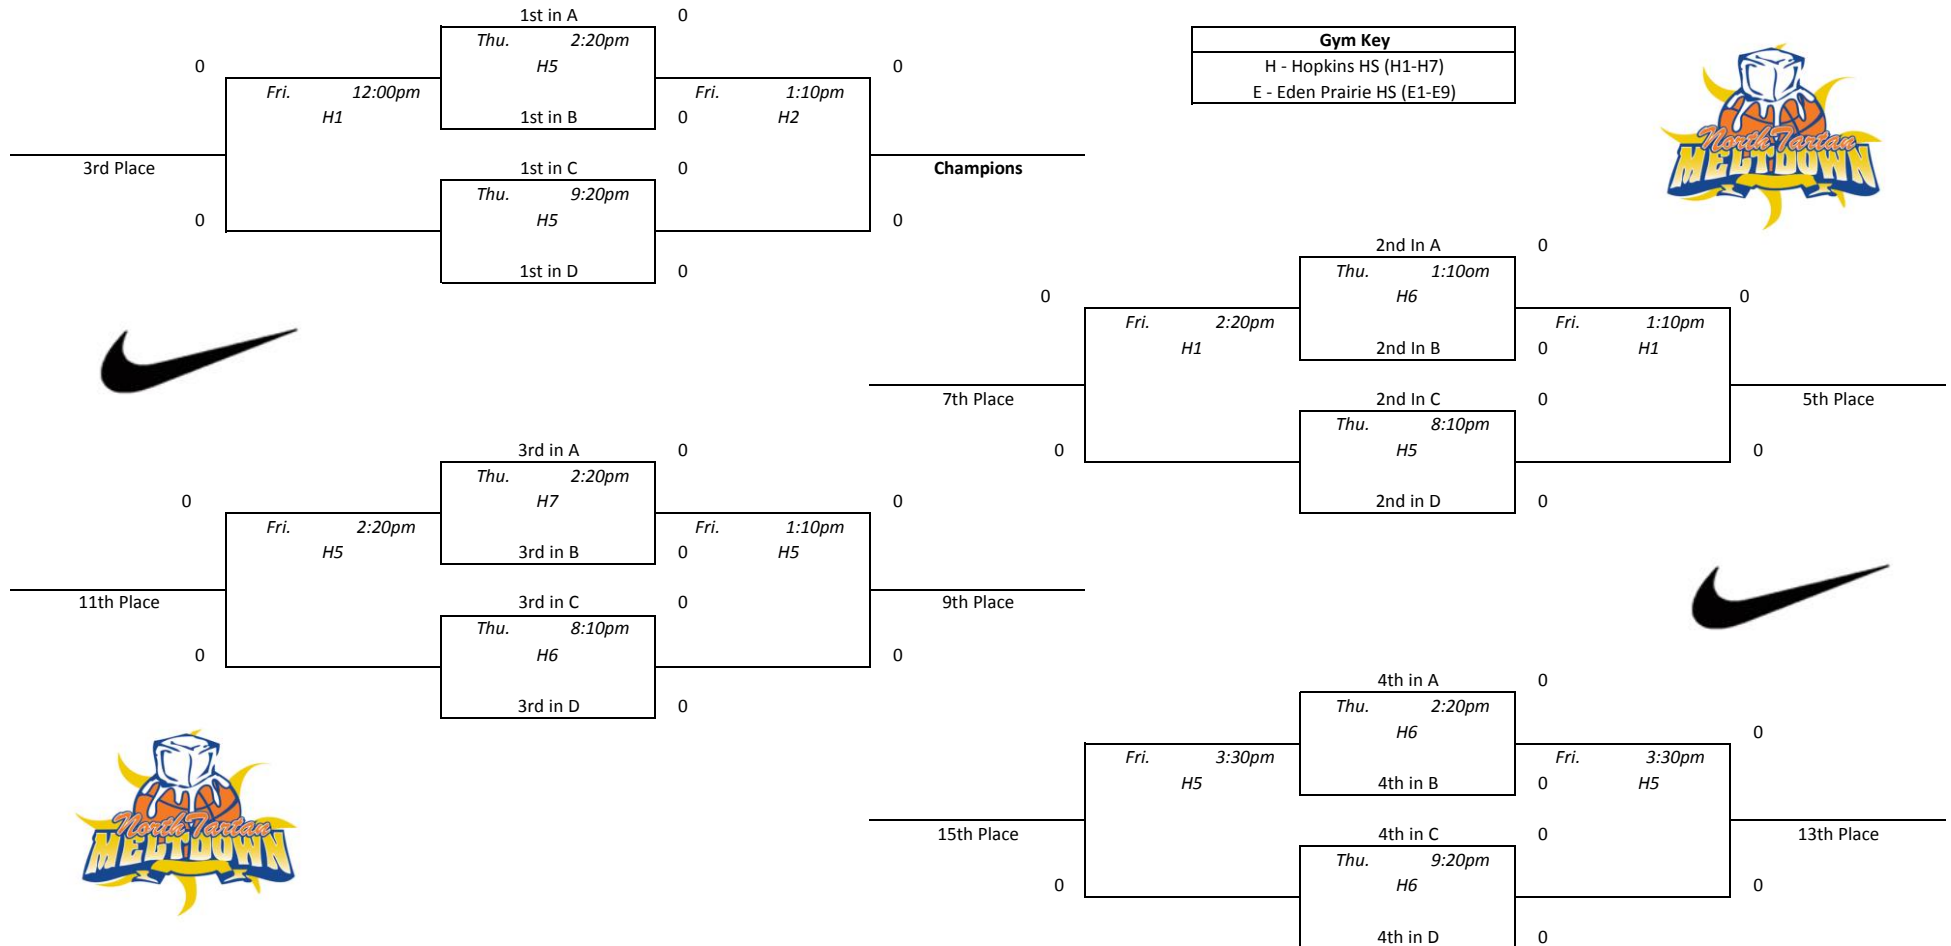

North Tartan Meltdown - Yellow

Pool A				
1	Iowa Barnstormers Gold	0-0	1st	
2	Rising Stars 16	0-0	1st	
3	MN Fury 2017 Gold	0-0	1st	
4	Nebraska Force 9th	0-0	1st	
1 vs 2 Wed. 3:30pm H6 0-0				
3 vs 4 Wed. 3:30pm H5 0-0				
1 vs 3 Wed. 7:00pm H5 0-0				
2 vs 4 Wed. 7:00pm H6 0-0				
1 vs 4 Thu. 9:40am H6 0-0				
2 vs 3 Thu. 10:50am H5 0-0				

Pool B				
1	Michigan's Finest 10th	0-0	1st	
2	Metro Stars 14	0-0	1st	
3	43 Hoops	0-0	1st	
4	Midwest Elite Weissmann	0-0	1st	
1 vs 2 Wed. 9:40am H5 0-0				
3 vs 4 Wed. 9:40am H6 0-0				
1 vs 3 Wed. 1:10pm H5 0-0				
2 vs 4 Wed. 1:10pm H6 0-0				
1 vs 4 Thu. 9:40am H7 0-0				
2 vs 3 Thu. 10:50am H6 0-0				

Pool C				
1	South Dakota Thunder 9th	0-0	1st	
2	Kingdom Hoops Elite 8th	0-0	1st	
3	Team WI Select White	0-0	1st	
4	MN Comets Elite 10th	0-0	1st	
1 vs 2 Wed. 10:50am H5 0-0				
3 vs 4 Wed. 10:50am H6 0-0				
1 vs 3 Wed. 2:20pm H5 0-0				
2 vs 4 Wed. 2:20pm H6 0-0				
1 vs 4 Thu. 4:40pm H5 0-0				
2 vs 3 Thu. 5:50pm H7 0-0				

Pool D				
1	WBA Prestige Pink	0-0	1st	
2	North Tartan 13U	0-0	1st	
3	Nebraska Lasers 14	0-0	1st	
4	WI Impact 2017	0-0	1st	
1 vs 2 Wed. 8:30am H5 0-0				
3 vs 4 Wed. 8:30am H6 0-0				
1 vs 3 Wed. 12:00pm H5 0-0				
2 vs 4 Wed. 12:00pm H6 0-0				
1 vs 4 Thu. 4:40pm H6 0-0				
2 vs 3 Thu. 5:50pm H5 0-0