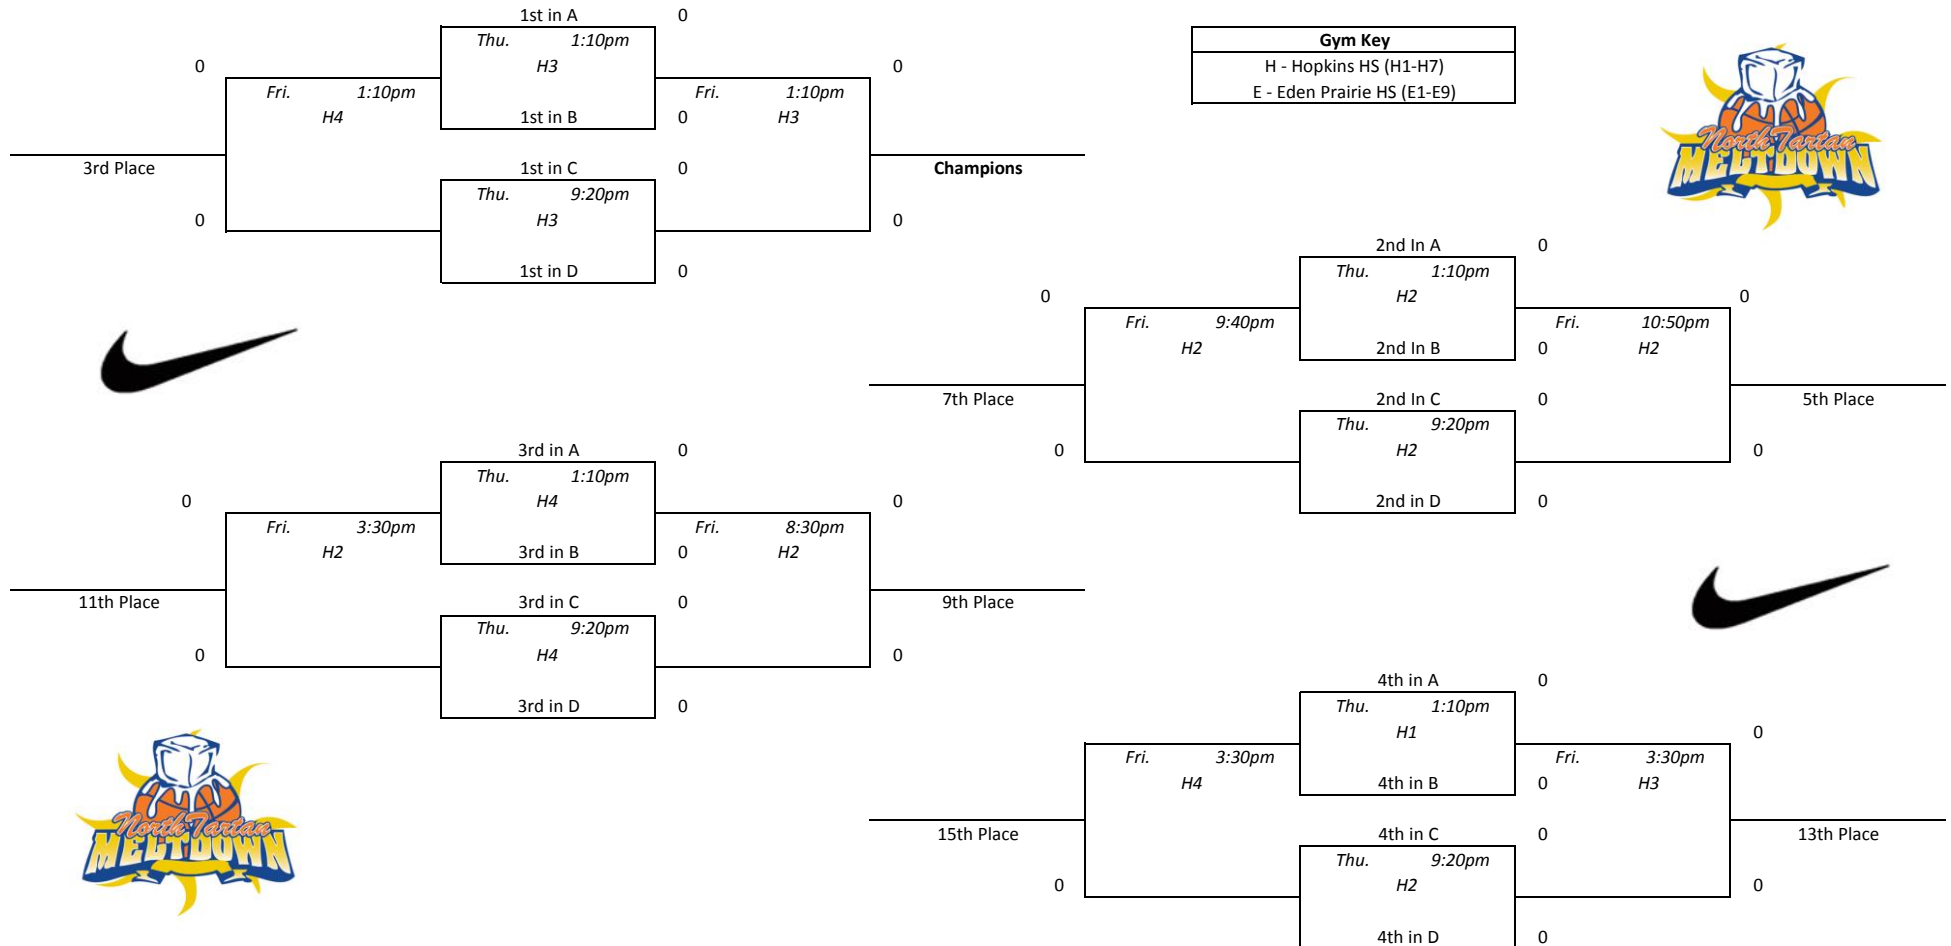

North Tartan Meltdown - Platinum White

Pool A				
1	South Dakota Thunder	0-0	1st	
2	All Iowa Attack 9th Nike	0-0	1st	
3	Midwest Elite Weibel	0-0	1st	
4	WI Academy	0-0	1st	
1 vs 2 Wed. 8:30am H2 0-0				
3 vs 4 Wed. 8:30am H4 0-0				
1 vs 3 Wed. 12:00pm H3 0-0				
2 vs 4 Wed. 12:00pm H2 0-0				
1 vs 4 Thu. 9:40am H1 0-0				
2 vs 3 Thu. 9:40am H2 0-0				

Pool B				
1	ND Pro 17U	0-0	1st	
2	WI Hoops Select 17	0-0	1st	
3	WI Lakers Black	0-0	1st	
4	North Tartan 14	0-0	1st	
1 vs 2 Wed. 10:50am H1 0-0				
3 vs 4 Wed. 10:50am H3 0-0				
1 vs 3 Wed. 2:20pm H1 0-0				
2 vs 4 Wed. 2:20pm H3 0-0				
1 vs 4 Thu. 9:40am H3 0-0				
2 vs 3 Thu. 9:40am H4 0-0				

Pool C				
1	SD Heat	0-0	1st	
2	All Iowa Attack 11th Nati. I	0-0	1st	
3	Team WI Select Grey	0-0	1st	
4	North Tartan 14U West	0-0	1st	
1 vs 2 Wed. 9:40am H2 0-0				
3 vs 4 Wed. 9:40am H3 0-0				
1 vs 3 Wed. 1:10pm H4 0-0				
2 vs 4 Wed. 1:10pm H2 0-0				
1 vs 4 Thu. 5:50pm H1 0-0				
2 vs 3 Thu. 5:50pm H2 0-0				

Pool D				
1	Rockies 17U Red	0-0	1st	
2	Michigan's Finest 11th	0-0	1st	
3	WBA Prestige Purple	0-0	1st	
4	MN Fury 2017 Blue	0-0	1st	
1 vs 2 Wed. 5:50pm H1 0-0				
3 vs 4 Wed. 5:50pm H2 0-0				
1 vs 3 Wed. 9:20pm H1 0-0				
2 vs 4 Wed. 9:20pm H2 0-0				
1 vs 4 Thu. 5:50pm H3 0-0				
2 vs 3 Thu. 5:50pm H4 0-0