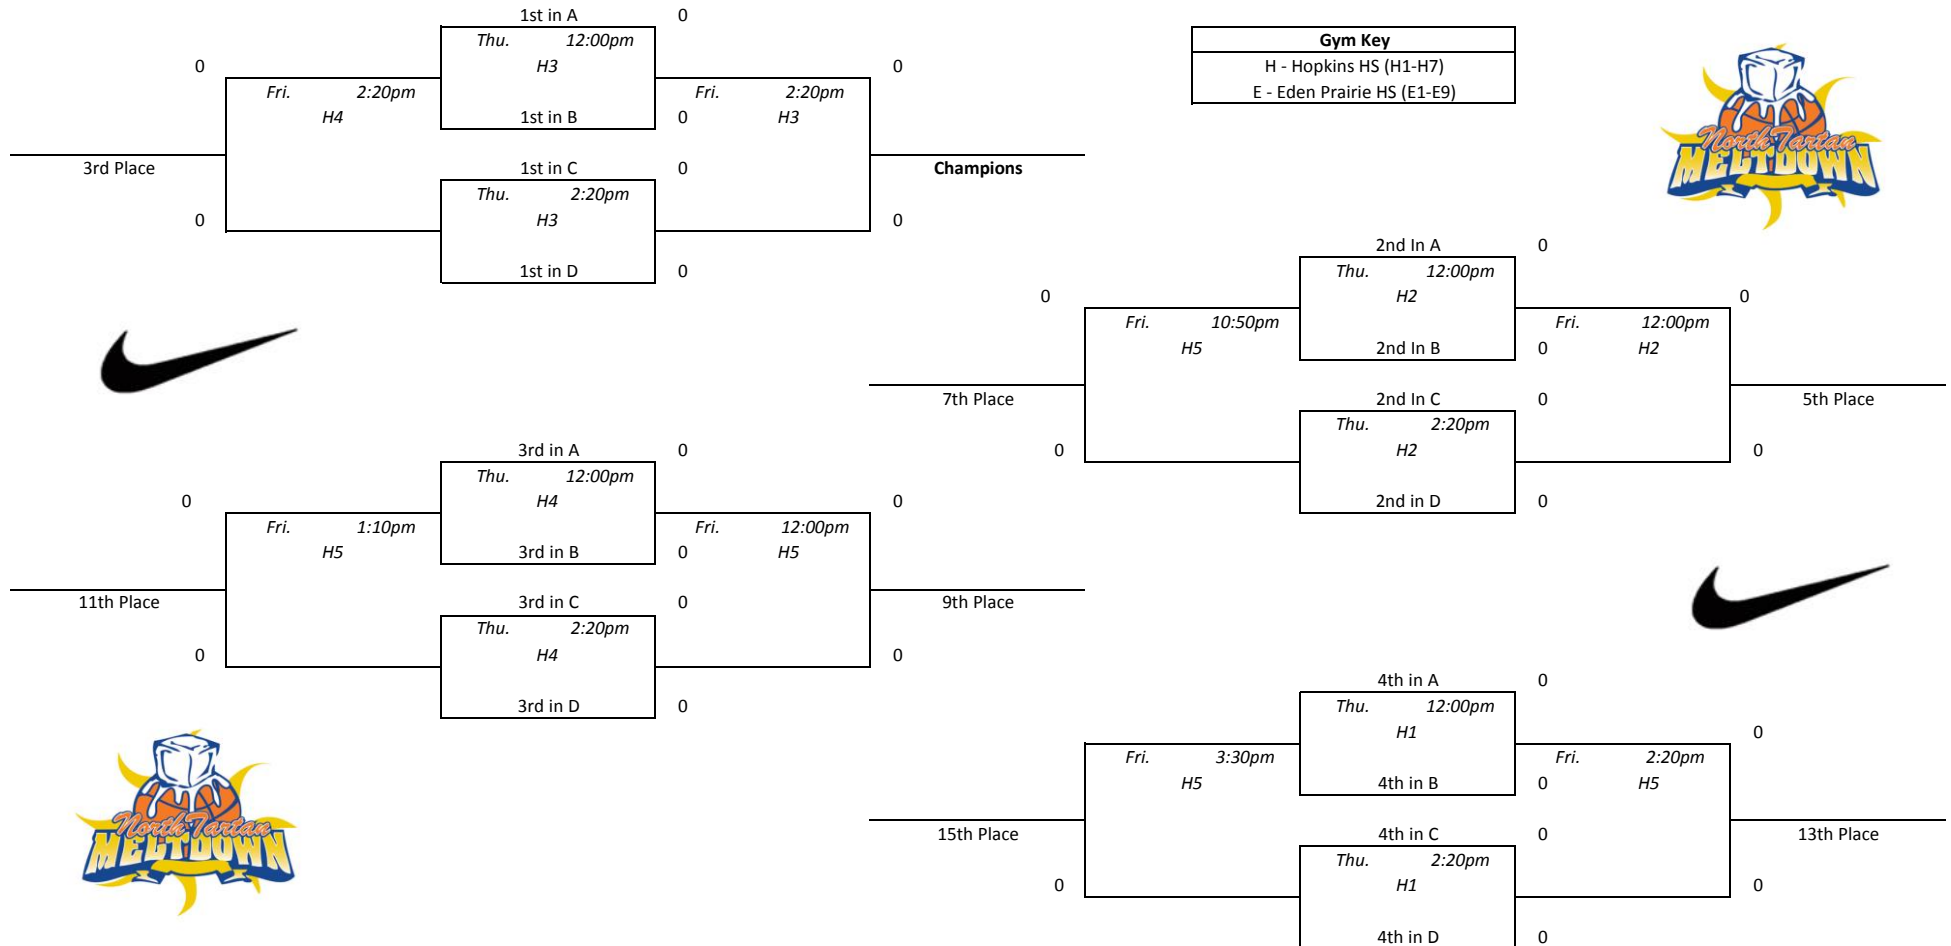

North Tartan Meltdown - Platinum Blue

Pool A				
1	ND Phenom 17	0-0	1st	
2	All Iowa Attack 10th Nike	0-0	1st	
3	Unity Stars (NE)	0-0	1st	
4	Legends of WI Silver	0-0	1st	
1 vs 2 Wed. 4:40pm H2 0-0				
3 vs 4 Wed. 4:40pm H1 0-0				
1 vs 3 Wed. 8:10pm H1 0-0				
2 vs 4 Wed. 8:10pm H2 0-0				
1 vs 4 Thu. 8:30am H3 0-0				
2 vs 3 Thu. 8:30am H2 0-0				

Pool B				
1	SD Cyclones	0-0	1st	
2	MN Fury 2015 Gold	0-0	1st	
3	WI Blizzard Biddick	0-0	1st	
4	Team Fury Select	0-0	1st	
1 vs 2 Wed. 3:30pm H2 0-0				
3 vs 4 Wed. 3:30pm H1 0-0				
1 vs 3 Wed. 7:00pm H1 0-0				
2 vs 4 Wed. 7:00pm H2 0-0				
1 vs 4 Thu. 8:30am H1 0-0				
2 vs 3 Thu. 8:30am H4 0-0				

Pool C				
1	Wolf Pack Belgium 16s	0-0	1st	
2	North Tartan 15U	0-0	1st	
3	WBA Prestige Green	0-0	1st	
4	MN Stars Crossfire	0-0	1st	
1 vs 2 Wed. 9:40am H4 0-0				
3 vs 4 Wed. 9:40am H1 0-0				
1 vs 3 Wed. 1:10pm H1 0-0				
2 vs 4 Wed. 1:10pm H3 0-0				
1 vs 4 Thu. 10:50am H4 0-0				
2 vs 3 Thu. 10:50am H3 0-0				

Pool D				
1	I-Ball Academy	0-0	1st	
2	Nebraska Force 11th	0-0	1st	
3	So-Minn Fury 2015	0-0	1st	
4	Metro Stars 15	0-0	1st	
1 vs 2 Wed. 8:30am H1 0-0				
3 vs 4 Wed. 8:30am H3 0-0				
1 vs 3 Wed. 12:00pm H1 0-0				
2 vs 4 Wed. 12:00pm H4 0-0				
1 vs 4 Thu. 10:50pm H1 0-0				
2 vs 3 Thu. 10:50pm H2 0-0