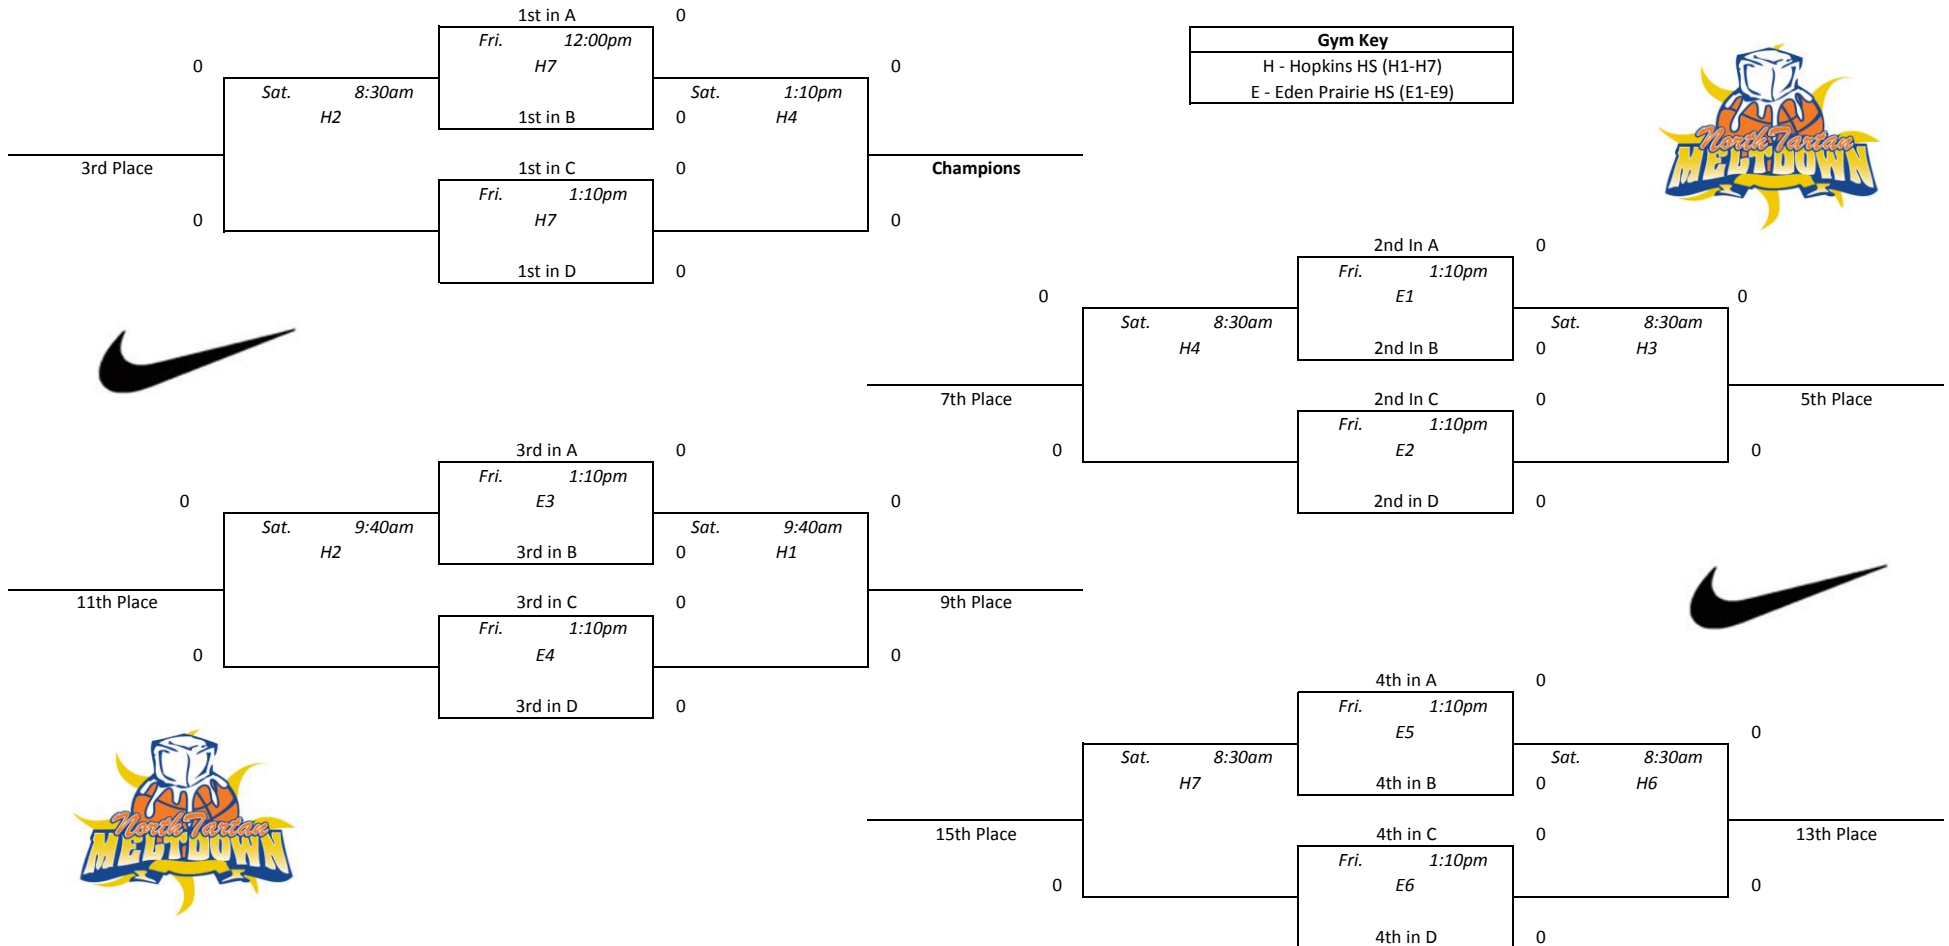

North Tartan Meltdown - Orange

Pool A				
1	Purple Aces 10th	0-0	1st	
2	MN Heat Smetana	0-0	1st	
3	WI Blizzard Hawley	0-0	1st	
4	Team Fury 10th	0-0	1st	
1 vs 2 Thu. 3:30pm E6 0-0				
3 vs 4 Thu. 3:30pm E7 0-0				
1 vs 3 Thu. 7:00pm E4 0-0				
2 vs 4 Thu. 7:00pm E5 0-0				
1 vs 4 Fri. 8:30am H7 0-0				
2 vs 3 Fri. 8:30am E1 0-0				

Pool B				
1	WI Hoops Select 15	0-0	1st	
2	So-Minn Fury 2016	0-0	1st	
3	MN Stars Antl	0-0	1st	
4	Nebraska Select Black	0-0	1st	
1 vs 2 Thu. 3:30pm E4 0-0				
3 vs 4 Thu. 3:30pm E5 0-0				
1 vs 3 Thu. 5:50pm E7 0-0				
2 vs 4 Thu. 7:00pm E3 0-0				
1 vs 4 Fri. 8:30am E2 0-0				
2 vs 3 Fri. 8:30am E3 0-0				

Pool C				
1	WBA Prestige Orange	0-0	1st	
2	MN Stars Vogelsberg 10th	0-0	1st	
3	Retro Hoops Blue	0-0	1st	
4	ND Phenom 10th	0-0	1st	
1 vs 2 Thu. 3:30pm E1 0-0				
3 vs 4 Thu. 3:30pm E2 0-0				
1 vs 3 Thu. 7:00pm E6 0-0				
2 vs 4 Thu. 7:00pm E2 0-0				
1 vs 4 Fri. 8:30am E4 0-0				
2 vs 3 Fri. 8:30am E5 0-0				

Pool D				
1	ND Pro 15u Blue	0-0	1st	
2	Kingdom Hoops 16	0-0	1st	
3	MN Fury 2016 Gold	0-0	1st	
4	WI Blizzard Gibbons	0-0	1st	
1 vs 2 Thu. 3:30pm E3 0-0				
3 vs 4 Thu. 10:50am H7 0-0				
1 vs 3 Thu. 8:10pm H7 0-0				
2 vs 4 Thu. 7:00pm E1 0-0				
1 vs 4 Fri. 8:30am E6 0-0				
2 vs 3 Fri. 8:30am H6 0-0