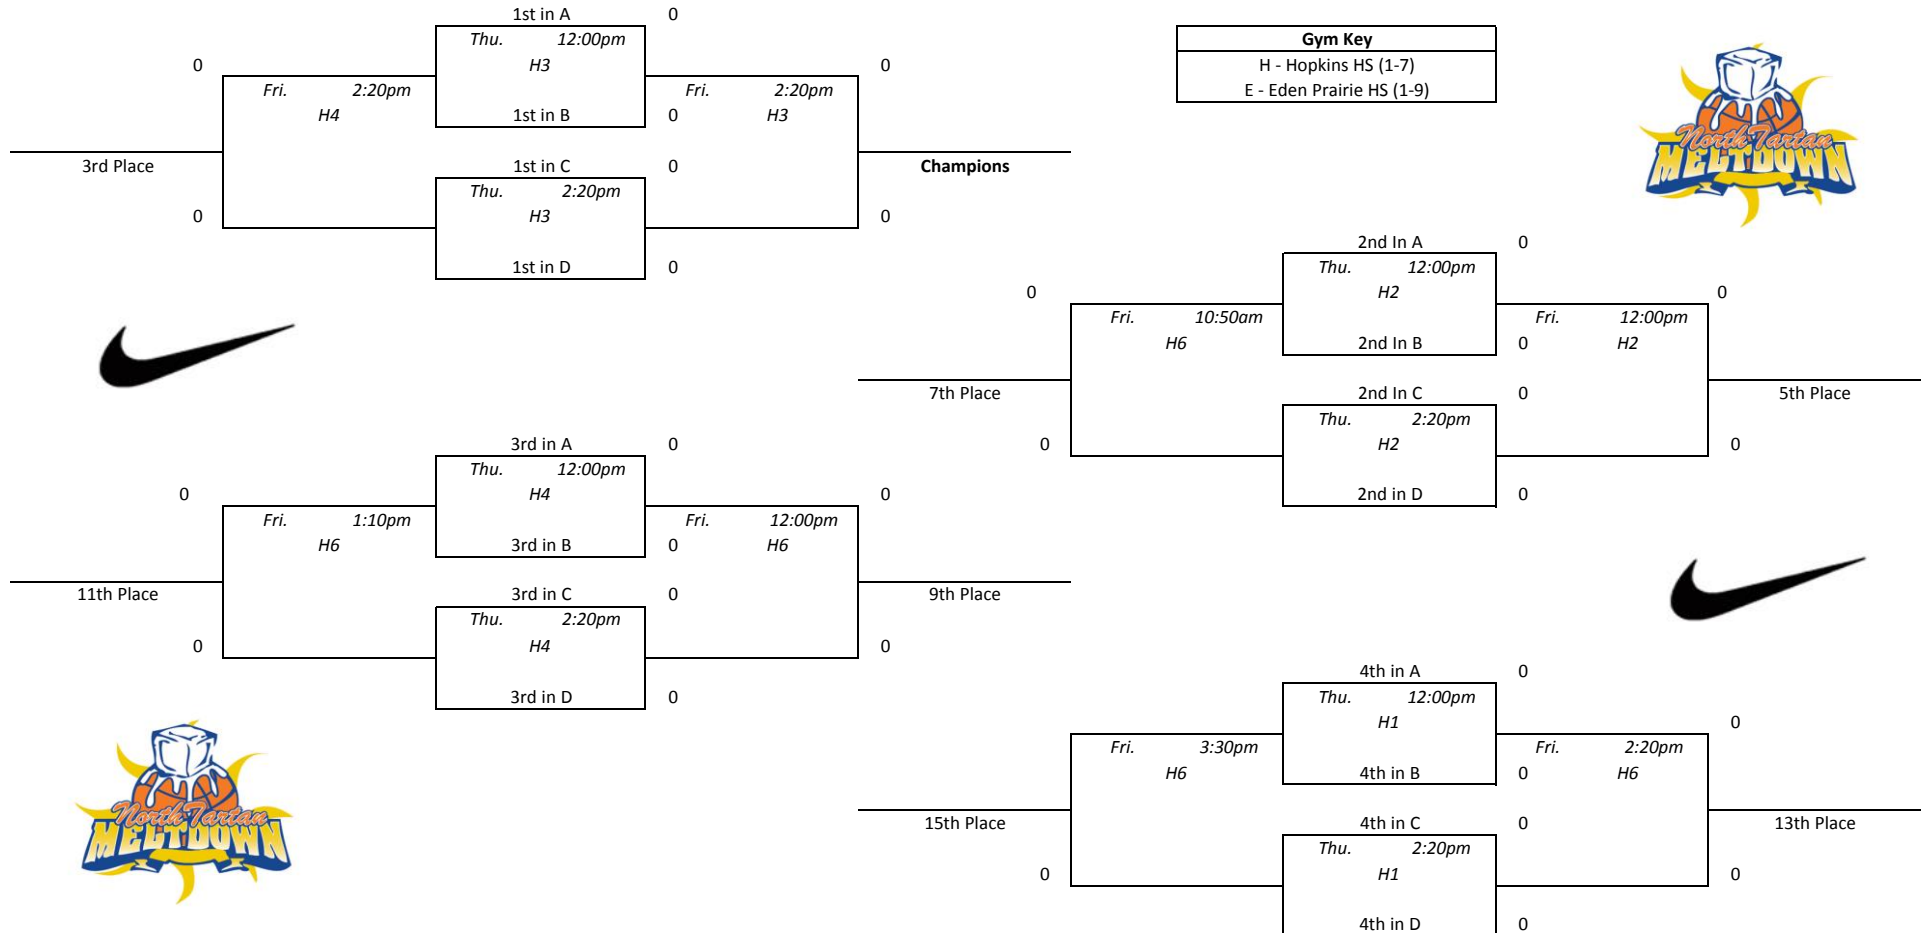

North Tartan Meltdown - Platinum Blue

Pool A				
1	ND Phenom 17	1-1	1st	
2	All Iowa Attack 10th Nike	1-1	1st	
3	Unity Stars (NE)	0-2	1st	
4	Legends of WI Silver	2-0	1st	
1 vs 2	Wed. 4:40pm	H2	50-56	
3 vs 4	Wed. 4:40pm	H1	47-55	
1 vs 3	Wed. 8:10pm	H1	54-51	
2 vs 4	Wed. 8:10pm	H2	34-42	
1 vs 4	Thu. 8:30am	H3	0-0	
2 vs 3	Thu. 8:30am	H2	0-0	

Pool B				
1	SD Cyclones	2-0	1st	
2	MN Fury 2015 Gold	0-2	1st	
3	WI Blizzard Biddick	0-2	1st	
4	Team Fury Select	2-0	1st	
1 vs 2	Wed. 3:30pm	H2	51-44	
3 vs 4	Wed. 3:30pm	H1	35-39	
1 vs 3	Wed. 7:00pm	H1	58-57	
2 vs 4	Wed. 7:00pm	H2	33-57	
1 vs 4	Thu. 8:30am	H1	0-0	
2 vs 3	Thu. 8:30am	H4	0-0	

Pool C				
1	Wolf Pack Belgium 16s	0-2	1st	
2	North Tartan 15U	2-0	1st	
3	WBA Prestige Green	1-1	1st	
4	MN Stars Crossfire	1-1	1st	
1 vs 2	Wed. 9:40am	H4	9-59	
3 vs 4	Wed. 9:40am	H1	31-50	
1 vs 3	Wed. 1:10pm	H1	17-70	
2 vs 4	Wed. 1:10pm	H3	58-47	
1 vs 4	Thu. 10:50am	H4	0-0	
2 vs 3	Thu. 10:50am	H3	0-0	

Pool D				
1	I-Ball Academy	1-1	1st	
2	Nebraska Force 11th	0-2	1st	
3	So-Minn Fury 2015	1-1	1st	
4	Metro Stars 15	2-0	1st	
1 vs 2	Wed. 8:30am	H1	54-51	
3 vs 4	Wed. 8:30am	H3	38-45	
1 vs 3	Wed. 12:00pm	H1	39-54	
2 vs 4	Wed. 12:00pm	H4	38-52	
1 vs 4	Thu. 10:50am	H1	0-0	
2 vs 3	Thu. 10:50am	H2	0-0