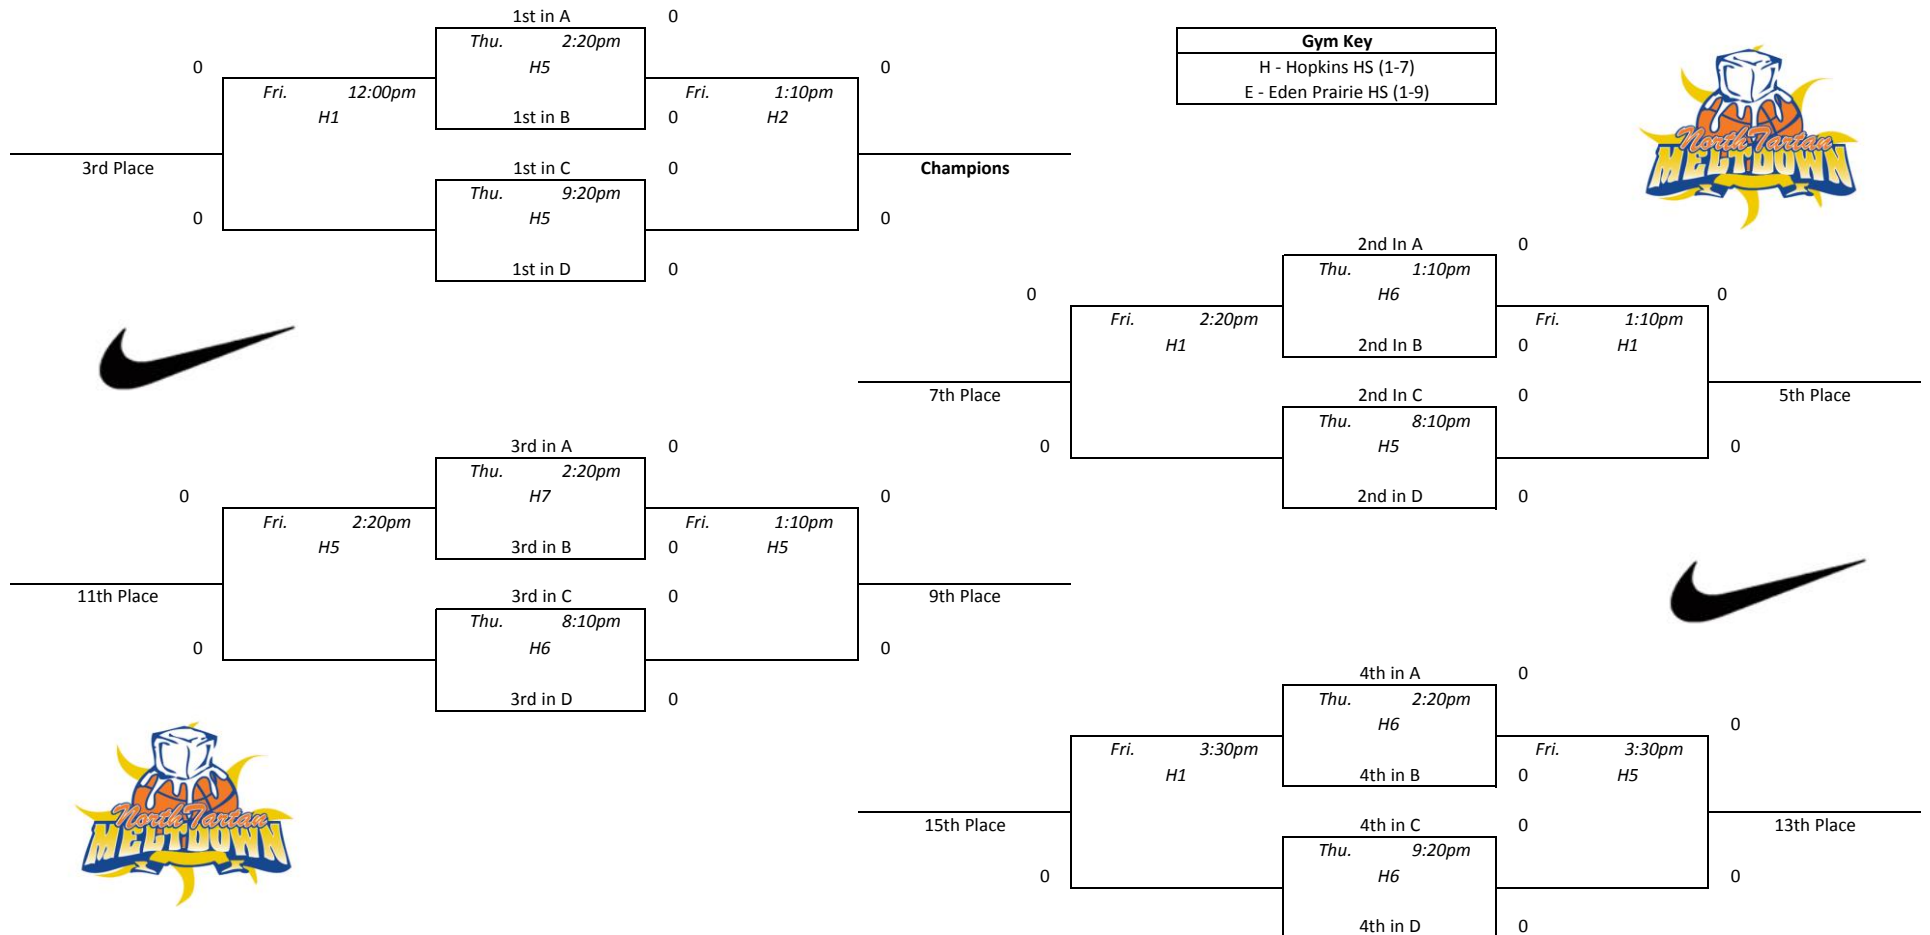

North Tartan Meltdown - Yellow

Pool A				
1	Iowa Barnstormers Gold	2-0	1st	
2	Rising Stars 16	0-2	1st	
3	MN Fury 2017 Gold	1-1	1st	
4	Nebraska Force 9th	1-1	1st	
1 vs 2	Wed. 3:30pm	H6	52-20	
3 vs 4	Wed. 3:30pm	H5	25-55	
1 vs 3	Wed. 7:00pm	H5	48-41	
2 vs 4	Wed. 7:00pm	H6	38-46	
1 vs 4	Thu. 9:40am	H6	0-0	
2 vs 3	Thu. 10:50am	H6	0-0	

Pool B				
1	Michigan's Finest 10th	0-2	1st	
2	Metro Stars 14	1-1	1st	
3	43 Hoops	2-0	1st	
4	Midwest Elite Weissmann	1-1	1st	
1 vs 2	Wed. 9:40am	H5	40-34	
3 vs 4	Wed. 9:40am	H6	51-48	
1 vs 3	Wed. 1:10pm	H7	33-40	
2 vs 4	Wed. 1:10pm	H6	45-47	
1 vs 4	Thu. 9:40am	H7	0-0	
2 vs 3	Thu. 10:50am	H5	0-0	

Pool C				
1	South Dakota Thunder 9th	1-1	1st	
2	Kingdom Hoops Elite 8th	1-1	1st	
3	Team WI Select White	1-1	1st	
4	MN Comets Elite 10th	1-1	1st	
1 vs 2	Wed. 10:50am	H5	46-56	
3 vs 4	Wed. 10:50am	H6	49-33	
1 vs 3	Wed. 2:20pm	H5	53-43	
2 vs 4	Wed. 2:20pm	H6	43-46	
1 vs 4	Thu. 4:40pm	H5	0-0	
2 vs 3	Thu. 5:50pm	H7	0-0	

Pool D				
1	Nebraska Lasers 14	0-2	1st	
2	North Tartan 13U	2-0	1st	
3	WBA Prestige Pink	2-0	1st	
4	WI Impact 2017	0-2	1st	
1 vs 2	Wed. 8:30am	H5	19-39	
3 vs 4	Wed. 8:30am	H6	26-28	
1 vs 3	Wed. 12:00pm	H6	50-58	
2 vs 4	Wed. 12:00pm	H5	53-26	
1 vs 4	Thu. 4:40pm	H6	0-0	
2 vs 3	Thu. 5:50pm	H5	0-0