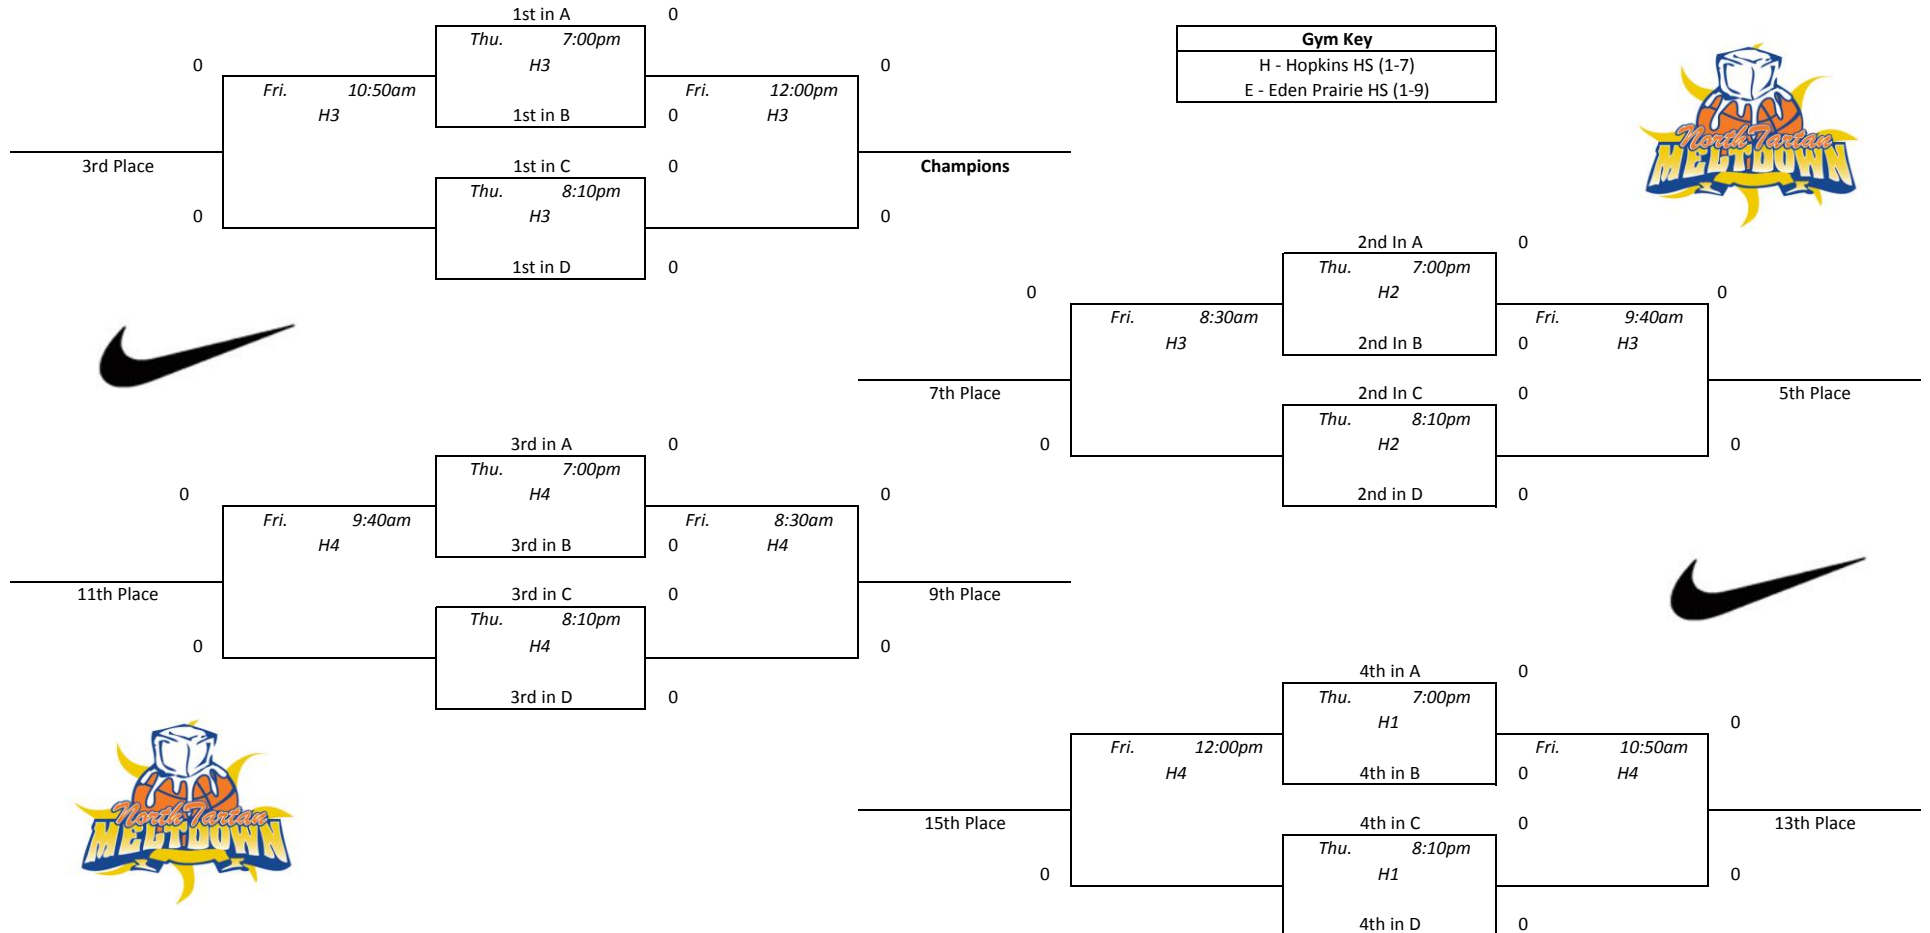

North Tartan Meltdown - Platinum Red

Pool A				
1	WI Elite Johnson	0-2	1st	
2	All Iowa Attack 11th Nike	2-0	1st	
3	Metro Stars 16	2-0	1st	
4	MN Stars Taylor	0-2	1st	
1 vs 2	Wed. 10:50am	H2	49-53	
3 vs 4	Wed. 10:50am	H4	65-62	
1 vs 3	Wed. 2:20pm	H4	50-51	
2 vs 4	Wed. 2:20pm	H2	80-52	
1 vs 4	Thu. 3:30pm	H1	0-0	
2 vs 3	Thu. 3:30pm	H2	0-0	

Pool B				
1	WI Impact Spoo	2-0	1st	
2	Retro Hoops Gold	0-3	1st	
3	MN Stars Hersch	0-2	1st	
4	MN Fury 2015 Elite	2-0	1st	
1 vs 2	Wed. 5:50pm	H4	49-47	
3 vs 4	Wed. 5:50pm	H3	31-47	
1 vs 3	Wed. 9:20pm	H4	39-38	
2 vs 4	Wed. 9:20pm	H3	34-77	
1 vs 4	Thu. 3:30pm	H3	0-0	
2 vs 3	Thu. 3:30pm	H4	0-0	

Pool C				
1	MN Comets Elite 11th	0-2	1st	
2	North Tartan Nike 17	2-0	1st	
3	Team WI Select Black	2-0	1st	
4	Randoph Girls Club	0-2	1st	
1 vs 2	Wed. 3:30pm	H3	33-63	
3 vs 4	Wed. 3:30pm	H4	57-49	
1 vs 3	Wed. 7:00pm	H4	35-57	
2 vs 4	Wed. 7:00pm	H3	72-28	
1 vs 4	Thu. 4:40pm	H2	0-0	
2 vs 3	Thu. 4:40pm	H3	0-0	

Pool D				
1	Kingdom Hoops Elite	0-2	1st	
2	MN Fury 2016 Blue	1-1	1st	
3	WI Impact Szydlow	1-1	1st	
4	North Tartan 16	2-0	1st	
1 vs 2	Wed. 4:40pm	H3	47-49	
3 vs 4	Wed. 4:40pm	H4	49-51	
1 vs 3	Wed. 8:10pm	H4	35-59	
2 vs 4	Wed. 8:10pm	H3	45-50	
1 vs 4	Thu. 4:40pm	H1	0-0	
2 vs 3	Thu. 4:40pm	H4	0-0