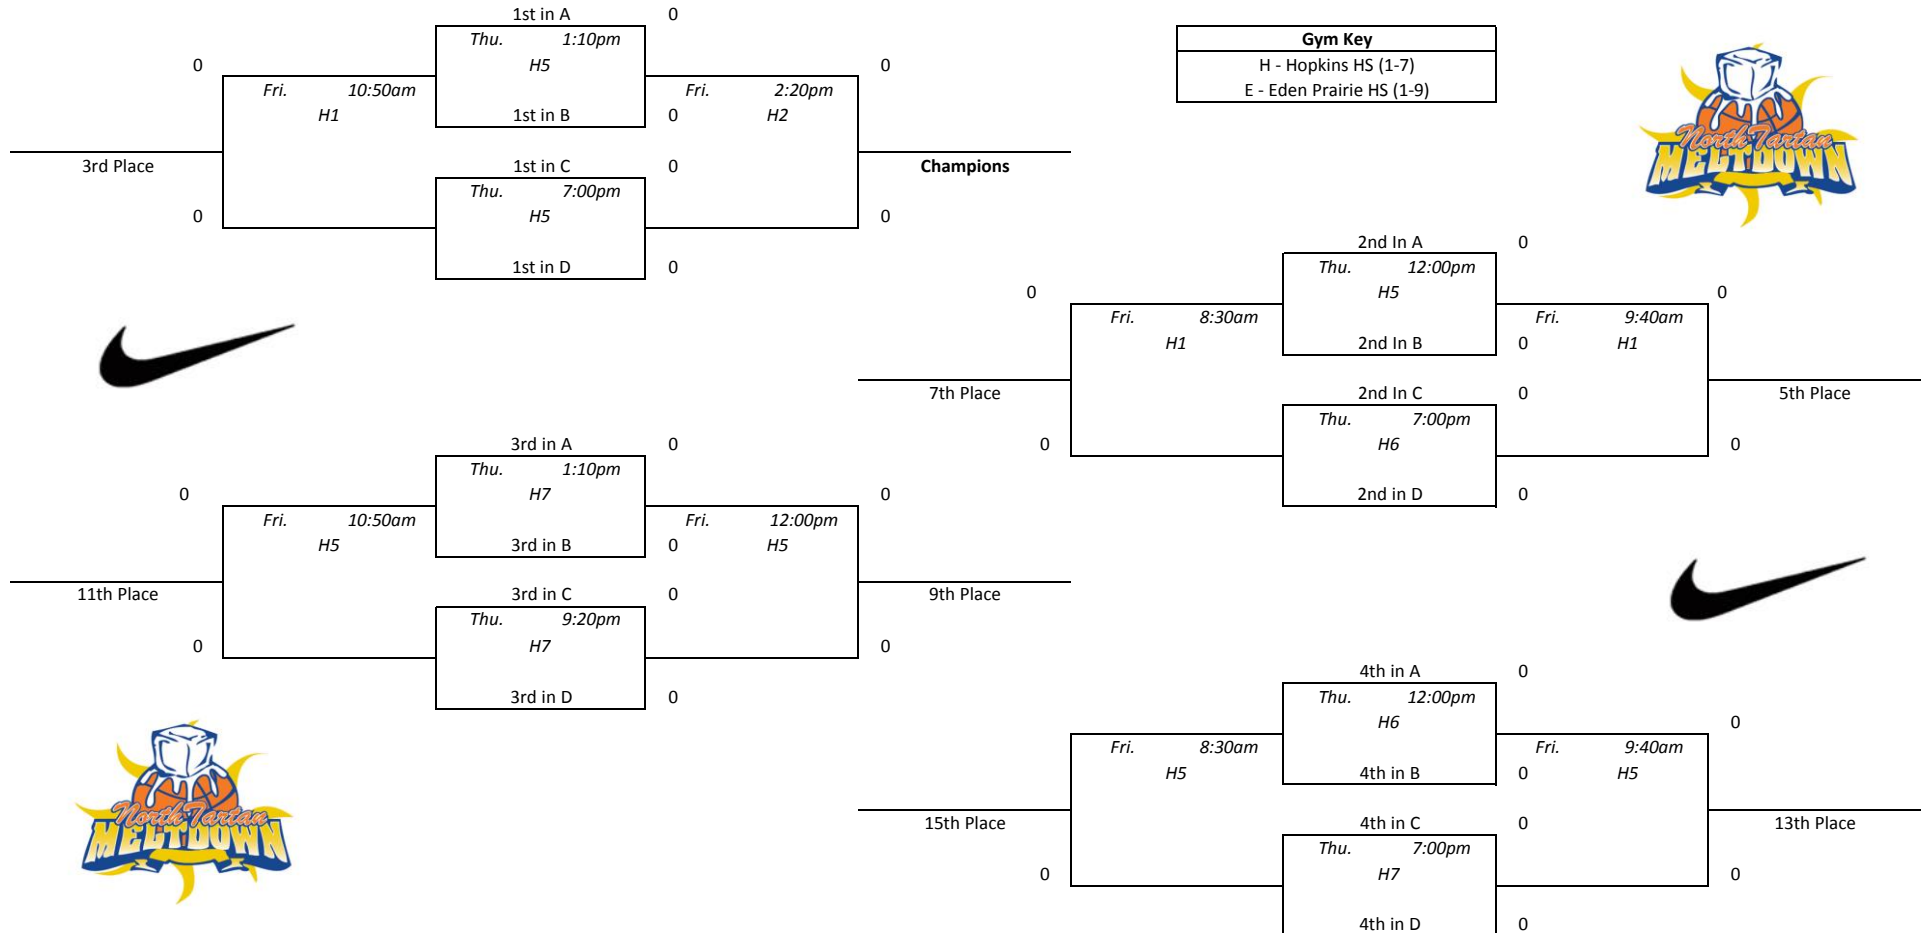

North Tartan Meltdown - Green

Pool A				
1	WI Elite Hale	2-0	1st	
2	Nebraska Lasers 17	0-2	1st	
3	Team WI Select Red	0-2	1st	
4	MN Heat Lund	2-0	1st	
1 vs 2	Wed. 4:40pm	H5	46-32	
3 vs 4	Wed. 4:40pm	H6	25-72	
1 vs 3	Wed. 8:10pm	H5	47-31	
2 vs 4	Wed. 8:10pm	H6	53-56	
1 vs 4	Thu. 8:30am	H7	0-0	
2 vs 3	Thu. 8:30am	H6	0-0	

Pool B				
1	MN Comets Select 11th	1-1	1st	
2	WI Blizzard Magic	2-0	1st	
3	WI Impact Averkam	1-1	1st	
4	Northern Lites 17	0-2	1st	
1 vs 2	Wed. 2:20pm	H7	27-41	
3 vs 4	Wed. 3:30pm	H7	36-35	
1 vs 3	Wed. 7:00pm	H7	46-27	
2 vs 4	Wed. 8:10pm	H7	56-51	
1 vs 4	Thu. 8:30am	H5	0-0	
2 vs 3	Thu. 9:40am	H5	0-0	

Pool C				
1	WI Lakers Platinum	1-1	1st	
2	Nebraska Lasers 15	1-1	1st	
3	MN 36ers Sewick	0-2	1st	
4	North Tartan 15U Silver	2-0	1st	
1 vs 2	Wed. 12:00pm	H7	43-55	
3 vs 4	Wed. 1:10pm	H5	31-34	
1 vs 3	Wed. 4:40pm	H7	43-33	
2 vs 4	Wed. 5:50pm	H7	38-43	
1 vs 4	Thu. 3:30pm	H5	0-0	
2 vs 3	Thu. 3:30pm	H6	0-0	

Pool D				
1	Kingdom Hoops Red 17	0-2	1st	
2	Purple Aces 11th	1-1	1st	
3	MN Suns Hill	2-0	1st	
4	Legends of WI Blue	1-1	1st	
1 vs 2	Wed. 5:50pm	H5	30-40	
3 vs 4	Wed. 5:50pm	H6	43-22	
1 vs 3	Wed. 9:20pm	H5	37-43	
2 vs 4	Wed. 9:20pm	H6	31-39	
1 vs 4	Thu. 3:30pm	H7	0-0	
2 vs 3	Thu. 4:40pm	H7	0-0