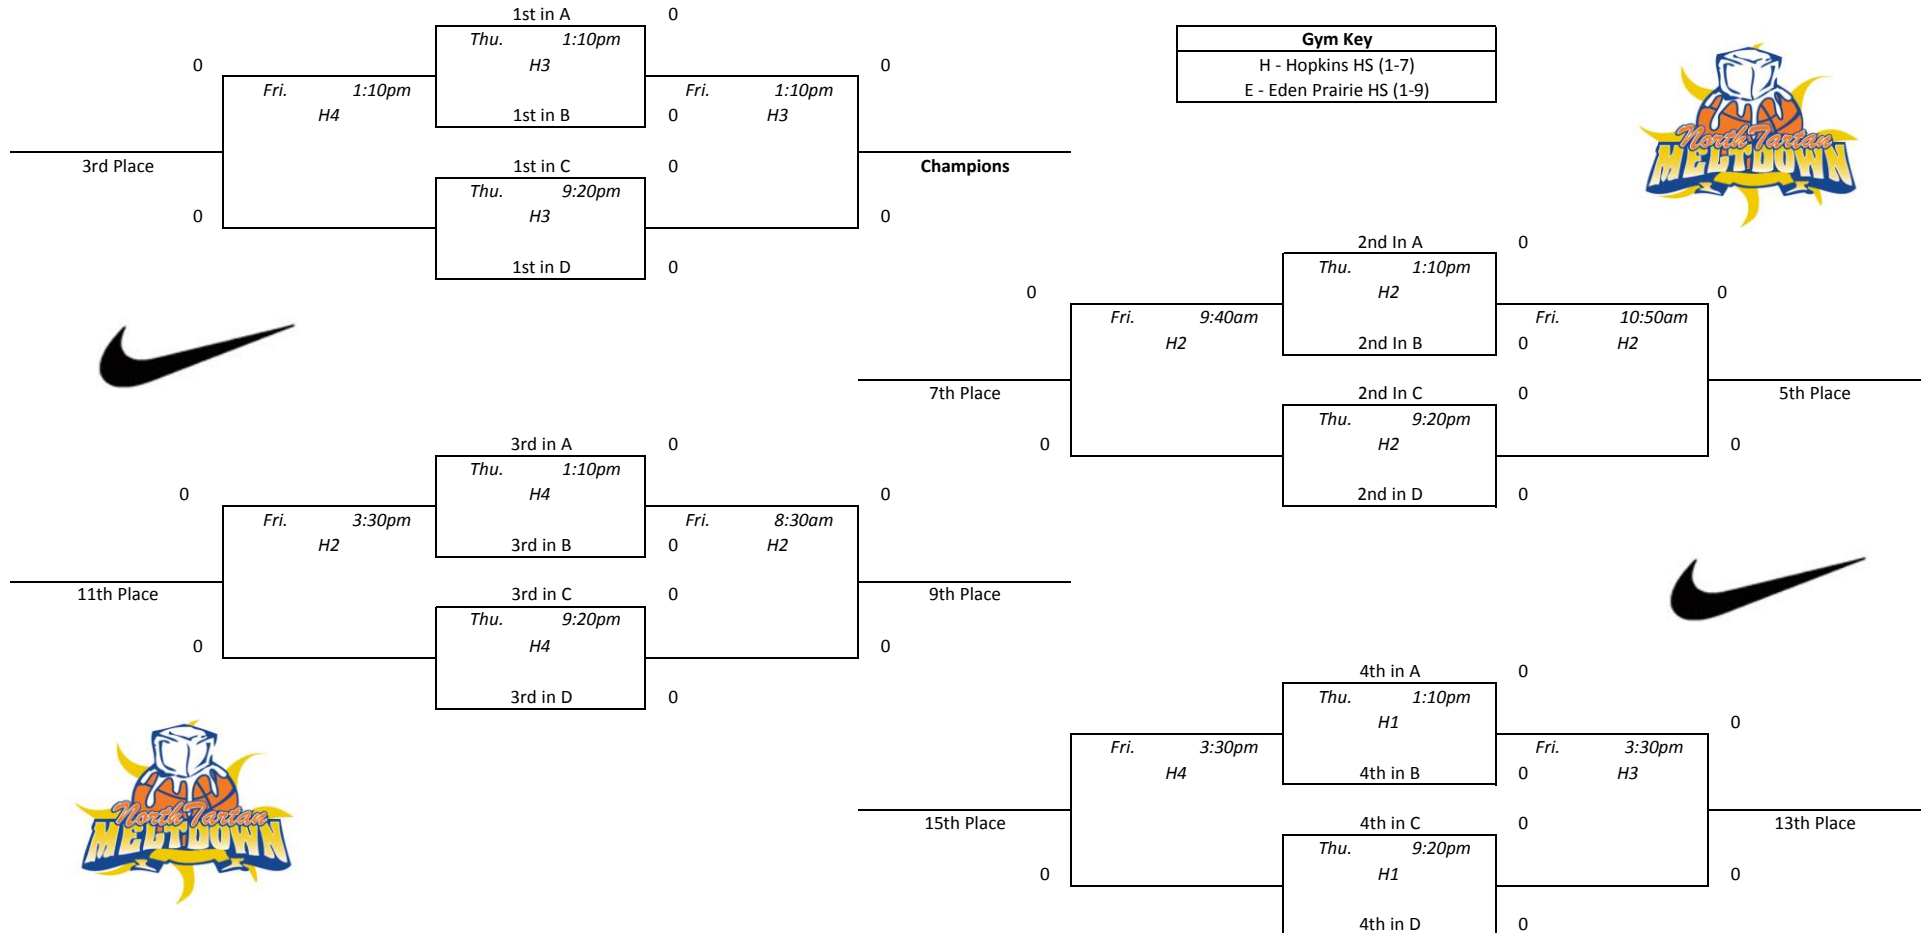

North Tartan Meltdown - Platinum White

Pool A				
1	South Dakota Thunder	0-2	1st	
2	All Iowa Attack 9th Nike	2-0	1st	
3	Midwest Elite Weibel	2-0	1st	
4	WI Academy	0-2	1st	
1 vs 2	Wed. 8:30am	H2	37-70	
3 vs 4	Wed. 8:30am	H4	59-41	
1 vs 3	Wed. 12:00pm	H3	37-56	
2 vs 4	Wed. 12:00pm	H2	65-53	
1 vs 4	Thu. 9:40am	H1	0-0	
2 vs 3	Thu. 9:40am	H2	0-0	

Pool B				
1	ND Pro 17U	2-0	1st	
2	WI Hoops Select 17	0-2	1st	
3	WI Lakers Black	0-2	1st	
4	North Tartan 14	2-0	1st	
1 vs 2	Wed. 10:50am	H1	58-49	
3 vs 4	Wed. 10:50am	H3	38-68	
1 vs 3	Wed. 2:20pm	H1	63-56	
2 vs 4	Wed. 2:20pm	H3	39-65	
1 vs 4	Thu. 9:40am	H3	0-0	
2 vs 3	Thu. 9:40am	H4	0-0	

Pool C				
1	SD Heat	2-0	1st	
2	All Iowa Attack 11th Nati. I	0-2	1st	
3	Team WI Select Grey	1-1	1st	
4	North Tartan 14U West	1-1	1st	
1 vs 2	Wed. 9:40am	H2	61-58	
3 vs 4	Wed. 9:40am	H3	57-53	
1 vs 3	Wed. 1:10pm	H4	45-39	
2 vs 4	Wed. 1:10pm	H2	54-55	
1 vs 4	Thu. 5:50pm	H1	0-0	
2 vs 3	Thu. 5:50pm	H2	0-0	

Pool D				
1	Rockies 17U Red	1-1	1st	
2	Michigan's Finest 11th	1-1	1st	
3	WBA Prestige Purple	0-2	1st	
4	MN Fury 2017 Blue	2-0	1st	
1 vs 2	Wed. 5:50pm	H1	39-41	
3 vs 4	Wed. 5:50pm	H2	25-45	
1 vs 3	Wed. 9:20pm	H1	35-27	
2 vs 4	Wed. 9:20pm	H2	45-55	
1 vs 4	Thu. 5:50pm	H3	0-0	
2 vs 3	Thu. 5:50pm	H4	0-0