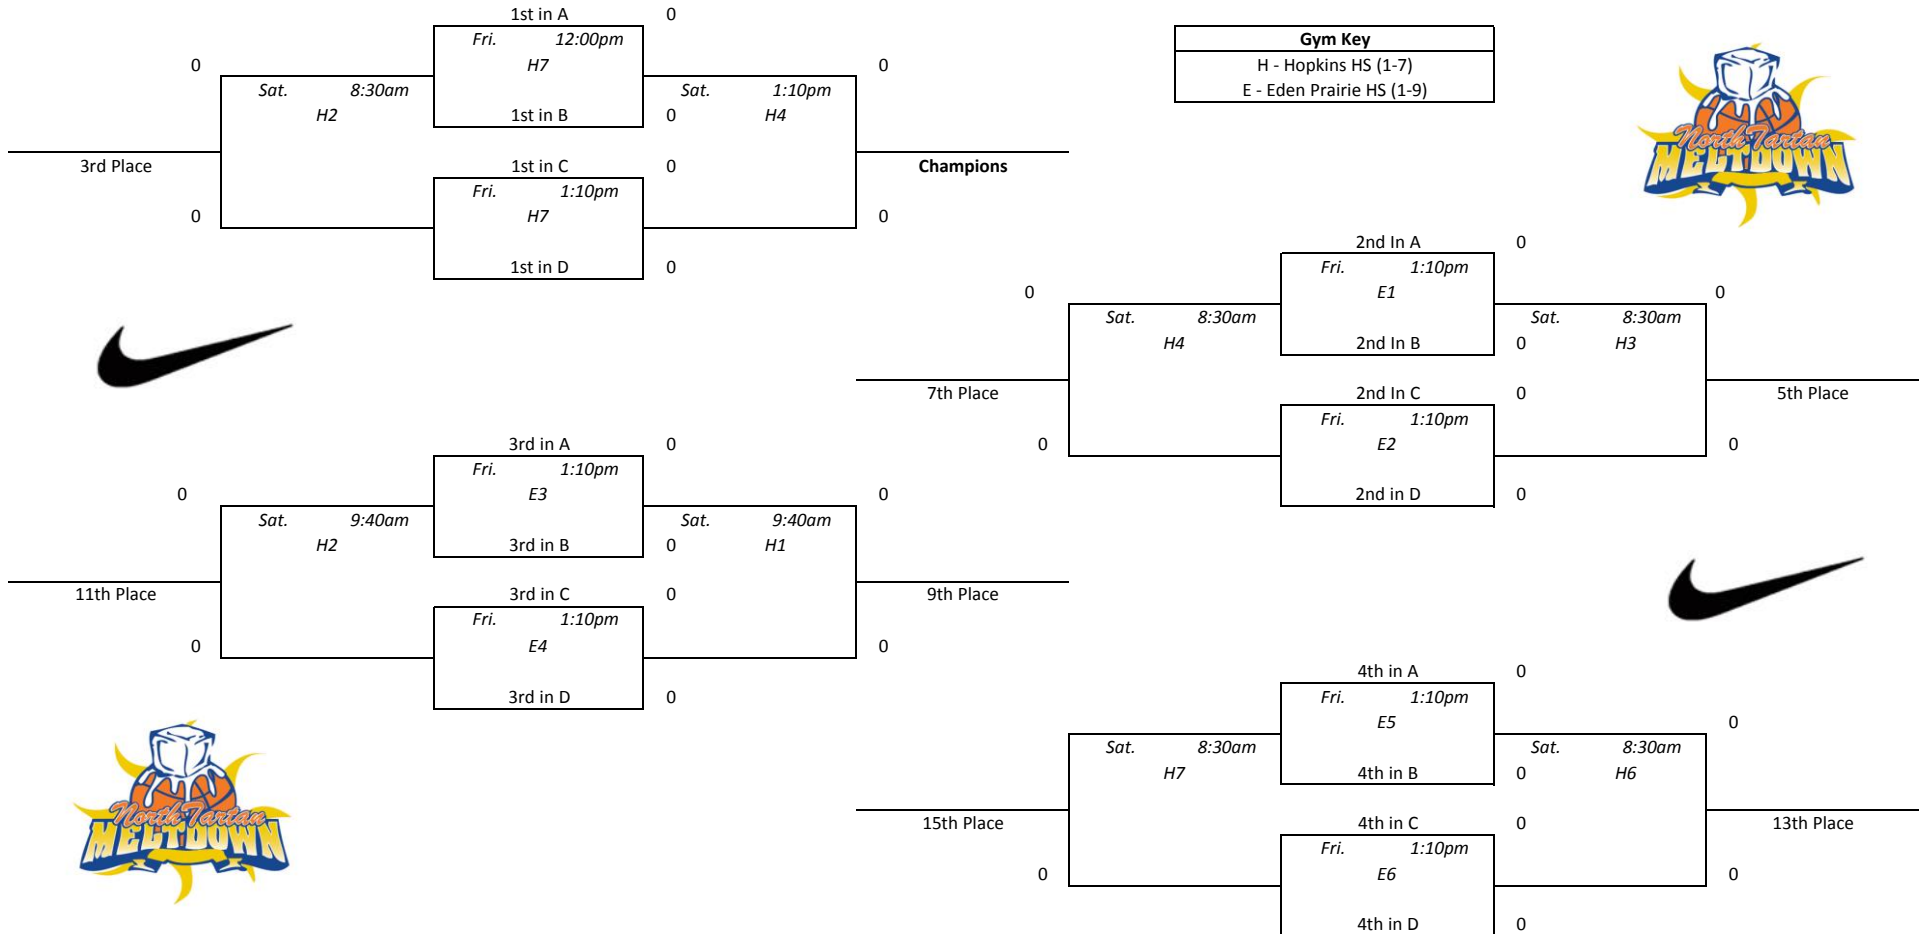

North Tartan Meltdown - Orange

Pool A				
1	Purple Aces 10th	0-0	1st	
2	MN Heat Smetana	0-0	1st	
3	WI Blizzard Hawley	0-0	1st	
4	Team Fury 10th	0-0	1st	
1 vs 2 Thu. 3:30pm E6 0-0				
3 vs 4 Thu. 3:30pm E7 0-0				
1 vs 3 Thu. 7:00pm E4 0-0				
2 vs 4 Thu. 7:00pm E5 0-0				
1 vs 4 Fri. 8:30am H7 0-0				
2 vs 3 Fri. 8:30am E1 0-0				

Pool B				
1	WI Hoops Select 15	0-0	1st	
2	So-Minn Fury 2016	0-0	1st	
3	MN Stars Antl	0-0	1st	
4	Nebraska Select Black	0-0	1st	
1 vs 2 Thu. 3:30pm E4 0-0				
3 vs 4 Thu. 3:30pm E5 0-0				
1 vs 3 Thu. 5:50pm E7 0-0				
2 vs 4 Thu. 7:00pm E3 0-0				
1 vs 4 Fri. 8:30am E2 0-0				
2 vs 3 Fri. 8:30am E3 0-0				

Pool C				
1	WBA Prestige Orange	0-0	1st	
2	MN Stars Vogelsberg 10th	0-0	1st	
3	Retro Hoops Blue	0-0	1st	
4	ND Phenom 10th	0-0	1st	
1 vs 2 Thu. 3:30pm E1 0-0				
3 vs 4 Thu. 3:30pm E2 0-0				
1 vs 3 Thu. 7:00pm E6 0-0				
2 vs 4 Thu. 7:00pm E2 0-0				
1 vs 4 Fri. 8:30am E4 0-0				
2 vs 3 Fri. 8:30am E5 0-0				

Pool D				
1	ND Pro 15u Blue	0-0	1st	
2	Kingdom Hoops 16	0-0	1st	
3	MN Fury 2016 Gold	0-0	1st	
4	WI Blizzard Gibbons	0-0	1st	
1 vs 2 Thu. 3:30pm E3 0-0				
3 vs 4 Thu. 10:50am H7 0-0				
1 vs 3 Thu. 8:10pm H7 0-0				
2 vs 4 Thu. 7:00pm E1 0-0				
1 vs 4 Fri. 8:30am E6 0-0				
2 vs 3 Fri. 8:30am H6 0-0