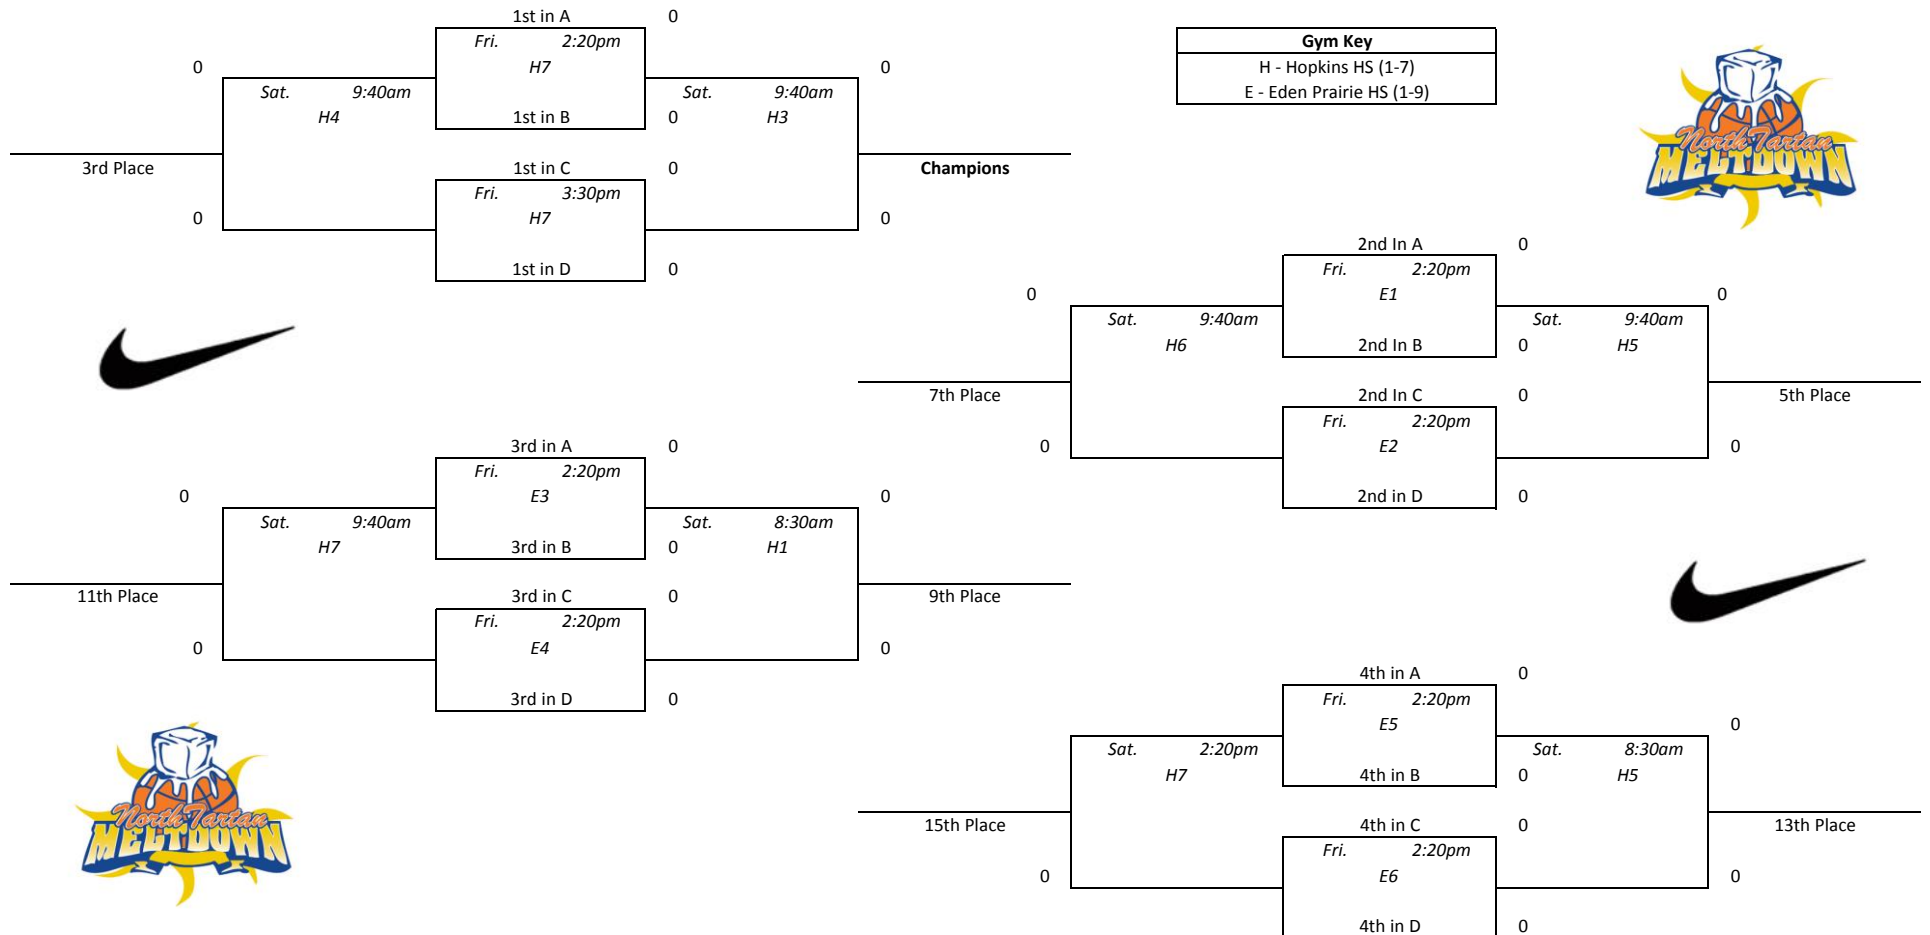

North Tartan Meltdown - Purple

Pool A				
1	ND Pro 14U	0-0	1st	
2	WI Elite Pickarts	0-0	1st	
3	Lacrosse YMCA	0-0	1st	
4	MN Suns Jefferson	0-0	1st	
1 vs 2 Thu. 2:20pm E1 0-0				
3 vs 4 Thu. 2:20pm E2 0-0				
1 vs 3 Thu. 5:50pm H6 0-0				
2 vs 4 Thu. 5:50pm E1 0-0				
1 vs 4 Fri. 9:40am H7 0-0				
2 vs 3 Fri. 9:40am E1 0-0				

Pool B				
1	WI Hoops Select 14	0-0	1st	
2	MN Stars Buerman	0-0	1st	
3	WI Blizzard 14U Hawley	0-0	1st	
4	Nebraska Select 9th	0-0	1st	
1 vs 2 Thu. 2:20pm E3 0-0				
3 vs 4 Thu. 2:20pm E4 0-0				
1 vs 3 Thu. 5:50pm E2 0-0				
2 vs 4 Thu. 5:50pm E3 0-0				
1 vs 4 Fri. 9:40am E2 0-0				
2 vs 3 Fri. 9:40am E3 0-0				

Pool C				
1	SD Fierce	0-0	1st	
2	MN Comets Elite 9th	0-0	1st	
3	MN Stars Kolden	0-0	1st	
4	MN 36ers WI Lightning	0-0	1st	
1 vs 2 Thu. 2:20pm E5 0-0				
3 vs 4 Thu. 2:20pm E6 0-0				
1 vs 3 Thu. 5:50pm E4 0-0				
2 vs 4 Thu. 5:50pm E5 0-0				
1 vs 4 Fri. 9:40am E4 0-0				
2 vs 3 Fri. 9:40am E5 0-0				

Pool D				
1	WI Lakers Gold	0-0	1st	
2	Northern Lites 15	0-0	1st	
3	NC Heat	0-0	1st	
4	Purple Aces 9th	0-0	1st	
1 vs 2 Thu. 12:00pm H7 0-0				
3 vs 4 Thu. 2:20pm E7 0-0				
1 vs 3 Thu. 5:50pm E6 0-0				
2 vs 4 Thu. 4:40pm E7 0-0				
1 vs 4 Fri. 9:40am H6 0-0				
2 vs 3 Fri. 9:40am E6 0-0