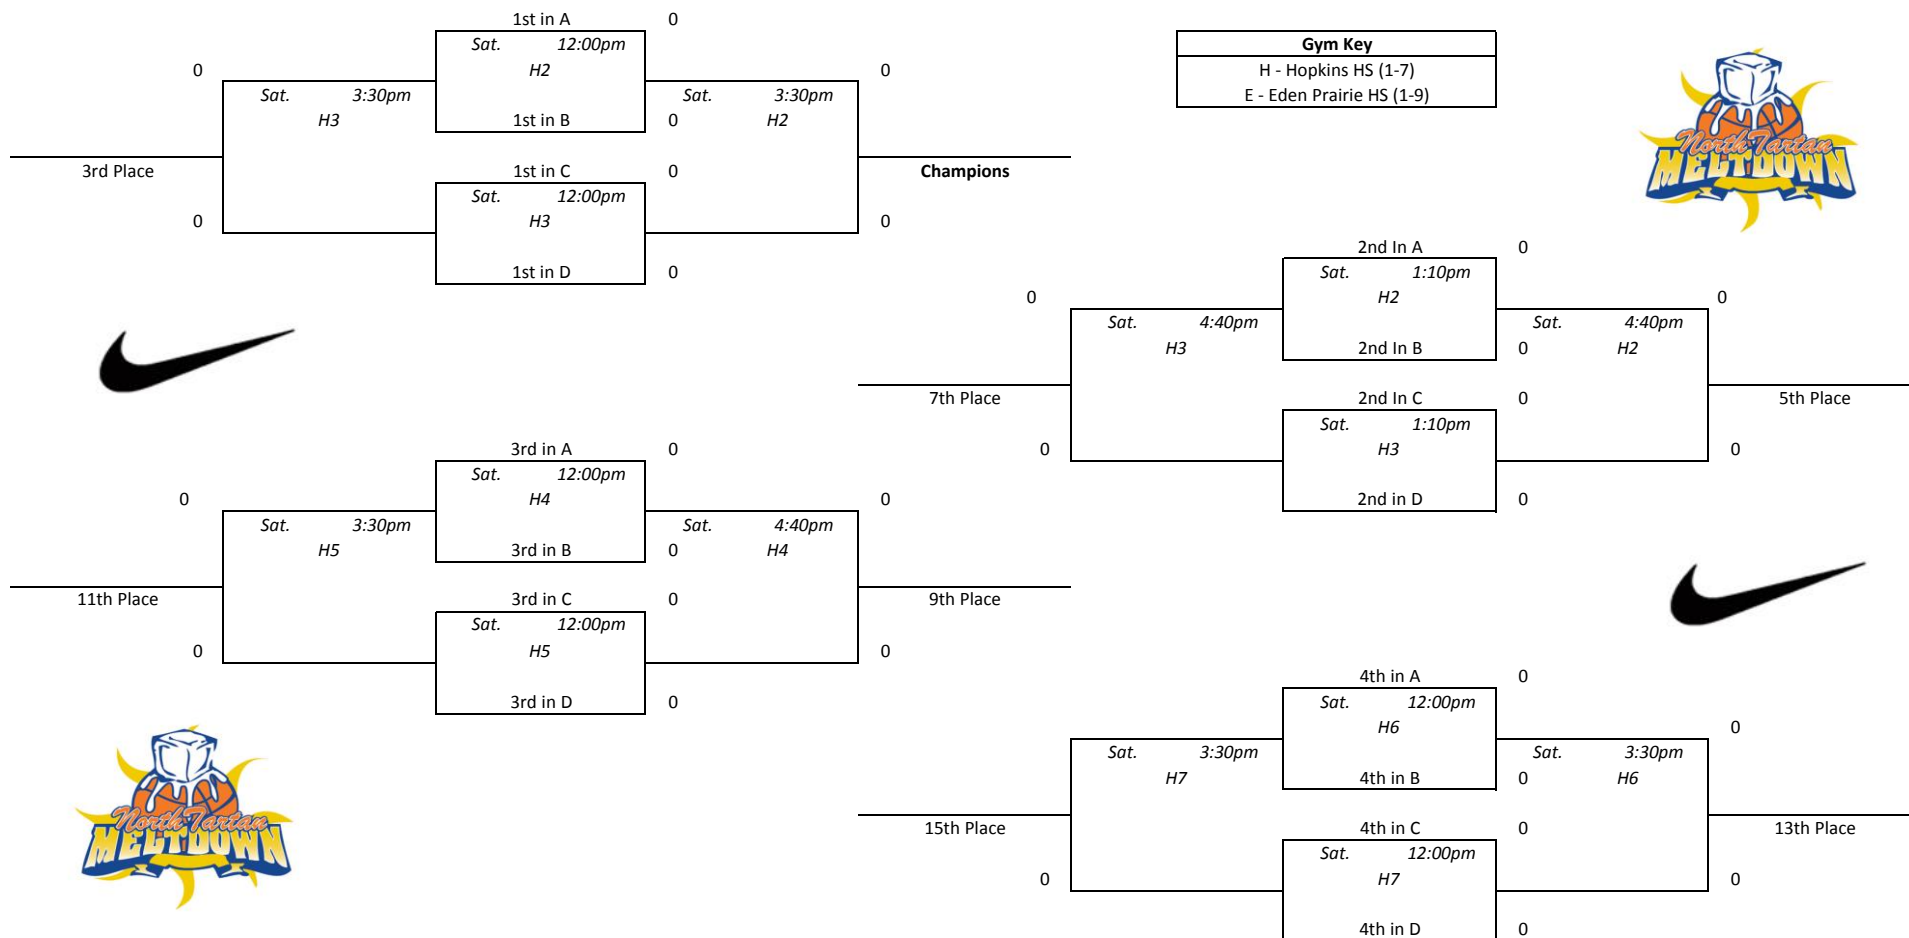

North Tartan Meltdown - Black

Pool A				
1	Kansas Hoopsters	0-0	1st	
2	Oshkosh Flight	0-0	1st	
3	Team Fury Premier	0-0	1st	
4	SD North Stars 17	0-0	1st	
1 vs 2 Thu. 2:20pm E8 0-0				
3 vs 4 Thu. 2:20pm E9 0-0				
1 vs 3 Fri. 12:00pm E1 0-0				
2 vs 4 Fri. 12:00pm E2 0-0				
1 vs 4 Fri. 3:30pm E1 0-0				
2 vs 3 Fri. 3:30pm E2 0-0				

Pool B				
1	ND Pro 15U	0-0	1st	
2	SMBA 17s	0-0	1st	
3	WI Blizzard Milslagle	0-0	1st	
4	MN Suns Chant	0-0	1st	
1 vs 2 Thu. 3:30pm E8 0-0				
3 vs 4 Thu. 3:30pm E9 0-0				
1 vs 3 Fri. 12:00pm E3 0-0				
2 vs 4 Fri. 12:00pm E4 0-0				
1 vs 4 Fri. 3:30pm E3 0-0				
2 vs 3 Fri. 3:30pm E4 0-0				

Pool C				
1	Summit Eagles	0-0	1st	
2	MN Stars Hofschild	0-0	1st	
3	Dakota Blue Devils	0-0	1st	
4	MN Lakers 11th	0-0	1st	
1 vs 2 Thu. 4:40pm E8 0-0				
3 vs 4 Thu. 4:40pm E9 0-0				
1 vs 3 Fri. 10:50am E6 0-0				
2 vs 4 Fri. 10:50am E7 0-0				
1 vs 4 Fri. 3:30pm E5 0-0				
2 vs 3 Fri. 3:30pm E6 0-0				

Pool D				
1	SD North Stars 16	0-0	1st	
2	Northern Blizzard	0-0	1st	
3	Nebraska Select 17	0-0	1st	
4	F3 Fire	0-0	1st	
1 vs 2 Thu. 5:50pm E8 0-0				
3 vs 4 Thu. 5:50pm E9 0-0				
1 vs 3 Fri. 10:50am E8 0-0				
2 vs 4 Fri. 10:50am E9 0-0				
1 vs 4 Fri. 3:30pm E7 0-0				
2 vs 3 Fri. 3:30pm E8 0-0