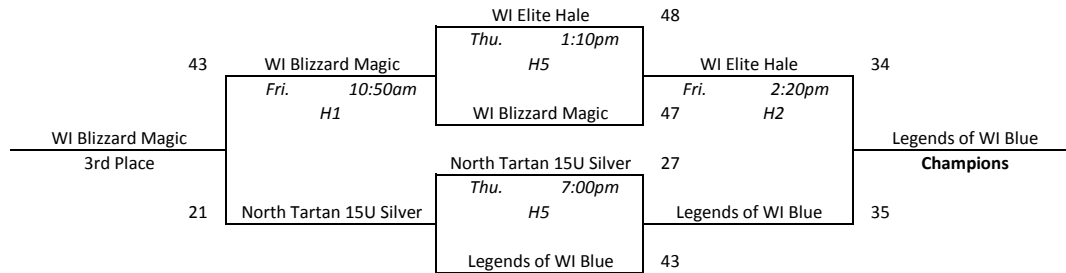

3	Team WI Select Red	0-3	4th
4	MN Heat Lund	2-1	2nd
1 vs 2 Wed. 4:40pm H5 46-32			
3 vs 4 Wed. 4:40pm H6 25-72			
1 vs 3 Wed. 8:10pm H5 47-31			
2 vs 4 Wed. 8:10pm H6 53-56			
1 vs 4 Thu. 8:30am H7 41-33			
2 vs 3 Thu. 8:30am H6 61-41			

3	WI Impact Averkam	1-2	4th
4	Northern Lites 17	1-2	3rd
1 vs 2 Wed. 2:20pm H7 27-41			
3 vs 4 Wed. 3:30pm H7 36-35			
1 vs 3 Wed. 7:00pm H7 46-27			
2 vs 4 Wed. 8:10pm H7 56-51			
1 vs 4 Thu. 8:30am H5 46-52			
2 vs 3 Thu. 9:40am H5 39-27			

3	MN 36ers Sewick	0-3	4th
4	North Tartan 15U Silver	3-0	1st
1 vs 2 Wed. 12:00pm H7 43-55			
3 vs 4 Wed. 1:10pm H5 31-34			
1 vs 3 Wed. 4:40pm H7 43-33			
2 vs 4 Wed. 5:50pm H7 38-43			
1 vs 4 Thu. 3:30pm H5 37-45			
2 vs 3 Thu. 3:30pm H6 43-19			

3	MN Suns Hill	1-2	3rd
4	Legends of WI Blue	3-0	1st
1 vs 2 Wed. 5:50pm H5 30-40			
3 vs 4 Wed. 5:50pm H6 43-22			
1 vs 3 Wed. 9:20pm H5 37-43			
2 vs 4 Wed. 9:20pm H6 31-39			
1 vs 4 Thu. 3:30pm H7 37-58			
2 vs 3 Thu. 4:40pm H7 51-31			

Gym Key	
H	Hopkins HS (1-7)
E	Eden Prairie HS (1-9)