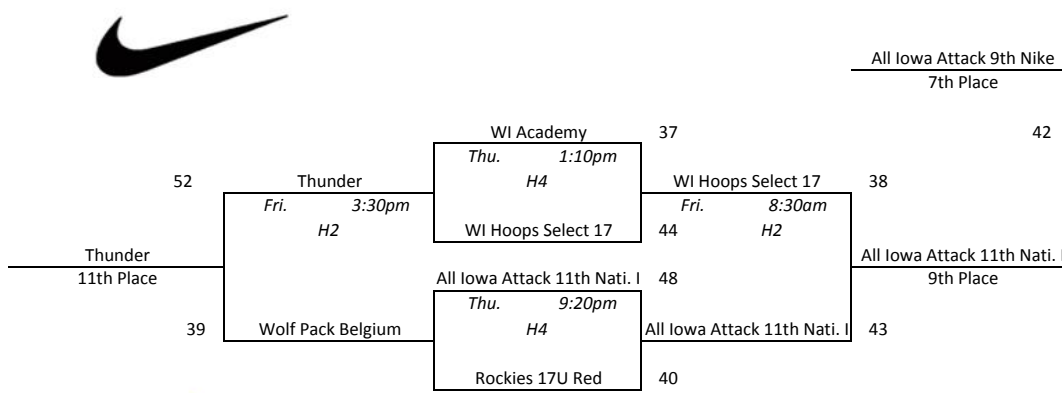

North Tartan Meltdown - Platinum Blue

Pool A

Pool B

Pool C

Pool D