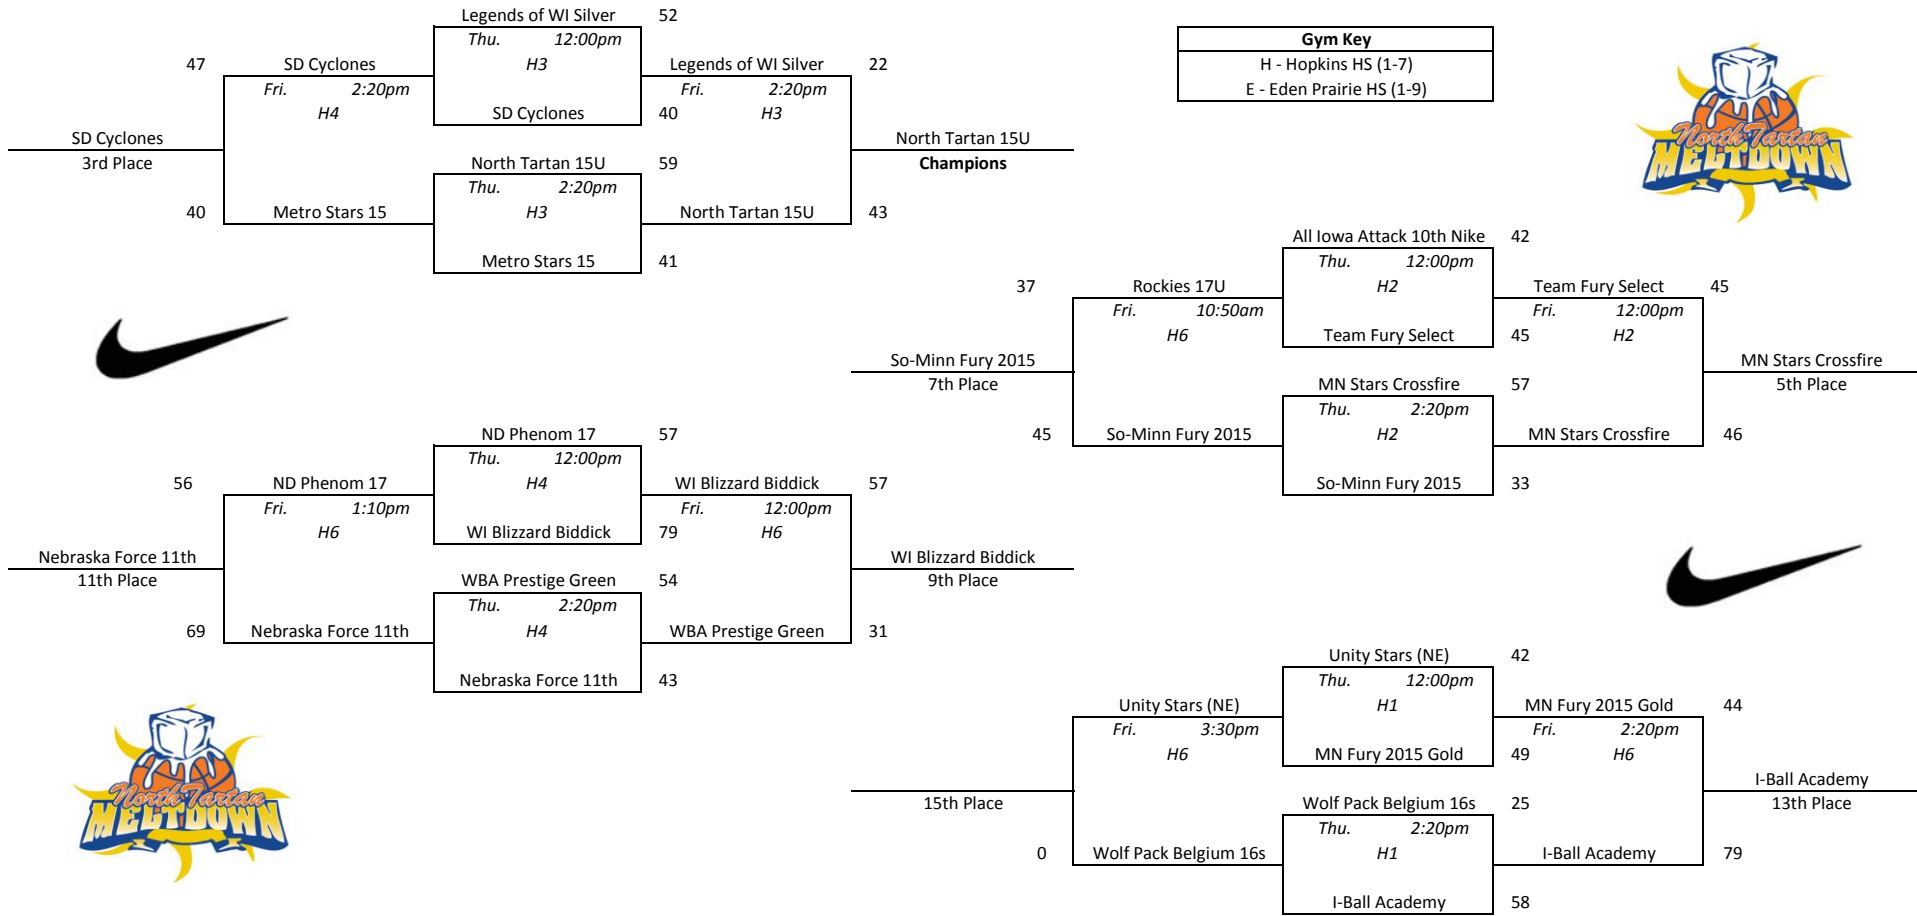

1	ND Phenom 17	1-2	3rd	
2	All Iowa Attack 10th Nike	2-1	2nd	
3	Unity Stars (NE)	0-3	4th	
4	Legends of WI Silver	3-0	1st	
1 vs 2	Wed.	4:40pm	H2	50-56
3 vs 4	Wed.	4:40pm	H1	47-55
1 vs 3	Wed.	8:10pm	H1	54-51
2 vs 4	Wed.	8:10pm	H2	34-42
1 vs 4	Thu.	8:30am	H3	38-68
2 vs 3	Thu.	8:30am	H2	57-50

1	SD Cyclones	3-0	1st	
2	MN Fury 2015 Gold	0-3	4th	
3	WI Blizzard Biddick	1-2	3rd	
4	Team Fury Select	2-1	2nd	
1 vs 2	Wed.	3:30pm	H2	51-44
3 vs 4	Wed.	3:30pm	H1	35-39
1 vs 3	Wed.	7:00pm	H1	58-57
2 vs 4	Wed.	7:00pm	H2	33-57
1 vs 4	Thu.	8:30am	H1	53-35
2 vs 3	Thu.	8:30am	H4	38-61

1	Wolf Pack Belgium 16s	0-3	4th	
2	North Tartan 15U	3-0	1st	
3	WBA Prestige Green	1-2	3rd	
4	MN Stars Crossfire	2-1	2nd	
1 vs 2	Wed.	9:40am	H4	9-59
3 vs 4	Wed.	9:40am	H1	31-50
1 vs 3	Wed.	1:10pm	H1	17-70
2 vs 4	Wed.	1:10pm	H3	58-47
1 vs 4	Thu.	10:50am	H4	24-65
2 vs 3	Thu.	10:50am	H3	56-47

1	I-Ball Academy	0-3	3rd	
2	Nebraska Force 11th	1-2	4th	
3	So-Minn Fury 2015	2-1	2nd	
4	Metro Stars 15	3-0	1st	
1 vs 2	Wed.	8:30am	H1	54-51
3 vs 4	Wed.	8:30am	H3	38-45
1 vs 3	Wed.	12:00pm	H1	39-54
2 vs 4	Wed.	12:00pm	H4	38-52
1 vs 4	Thu.	10:50am	H1	31-60
2 vs 3	Thu.	10:50am	H2	50-57

North Tartan Meltdown - Green

Pool A			
1	WI Elite Hale	3-0	1st
2	Nebraska Lasers 17	1-2	3rd

Pool B			
1	MN Comets Select 11th	1-2	2nd
2	WI Blizzard Magic	3-0	1st

Pool C			
1	WI Lakers Platinum	1-2	3rd
2	Nebraska Lasers 15	2-1	2nd

Pool D			
1	Kingdom Hoops Red 17	0-3	4th
2	Purple Aces 11th	2-1	2nd