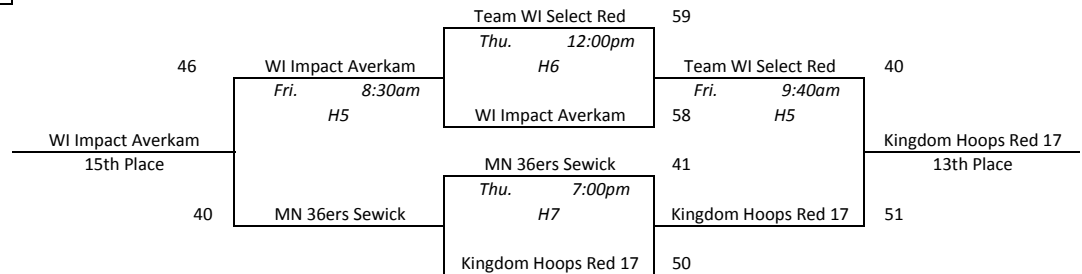

North Tartan Meltdown - Black

Pool A			
1	Kansas Hoopsters	3-0	1st
2	Oshkosh Flight	2-1	1st
3	Team Fury Premier	1-2	1st
4	SD North Stars 17	0-3	1st

Pool B			
1	ND Pro 15U	3-0	1st
2	SMBA 17s	2-1	1st
3	WI Blizzard Mislagle	1-2	1st
4	MN Suns Chant	0-3	1st

Pool C			
1	Summit Eagles	2-1	1st
2	MN Stars Hofschild	1-2	1st
3	Dakota Blue Devils	3-0	1st
4	MN Lakers 11th	0-3	1st

Pool D			
1	SD North Stars 16	0-3	1st
2	Northern Blizzard	2-0	1st
3	Nebraska Select 17	2-0	1st
4	F3 Fire	1-2	1st