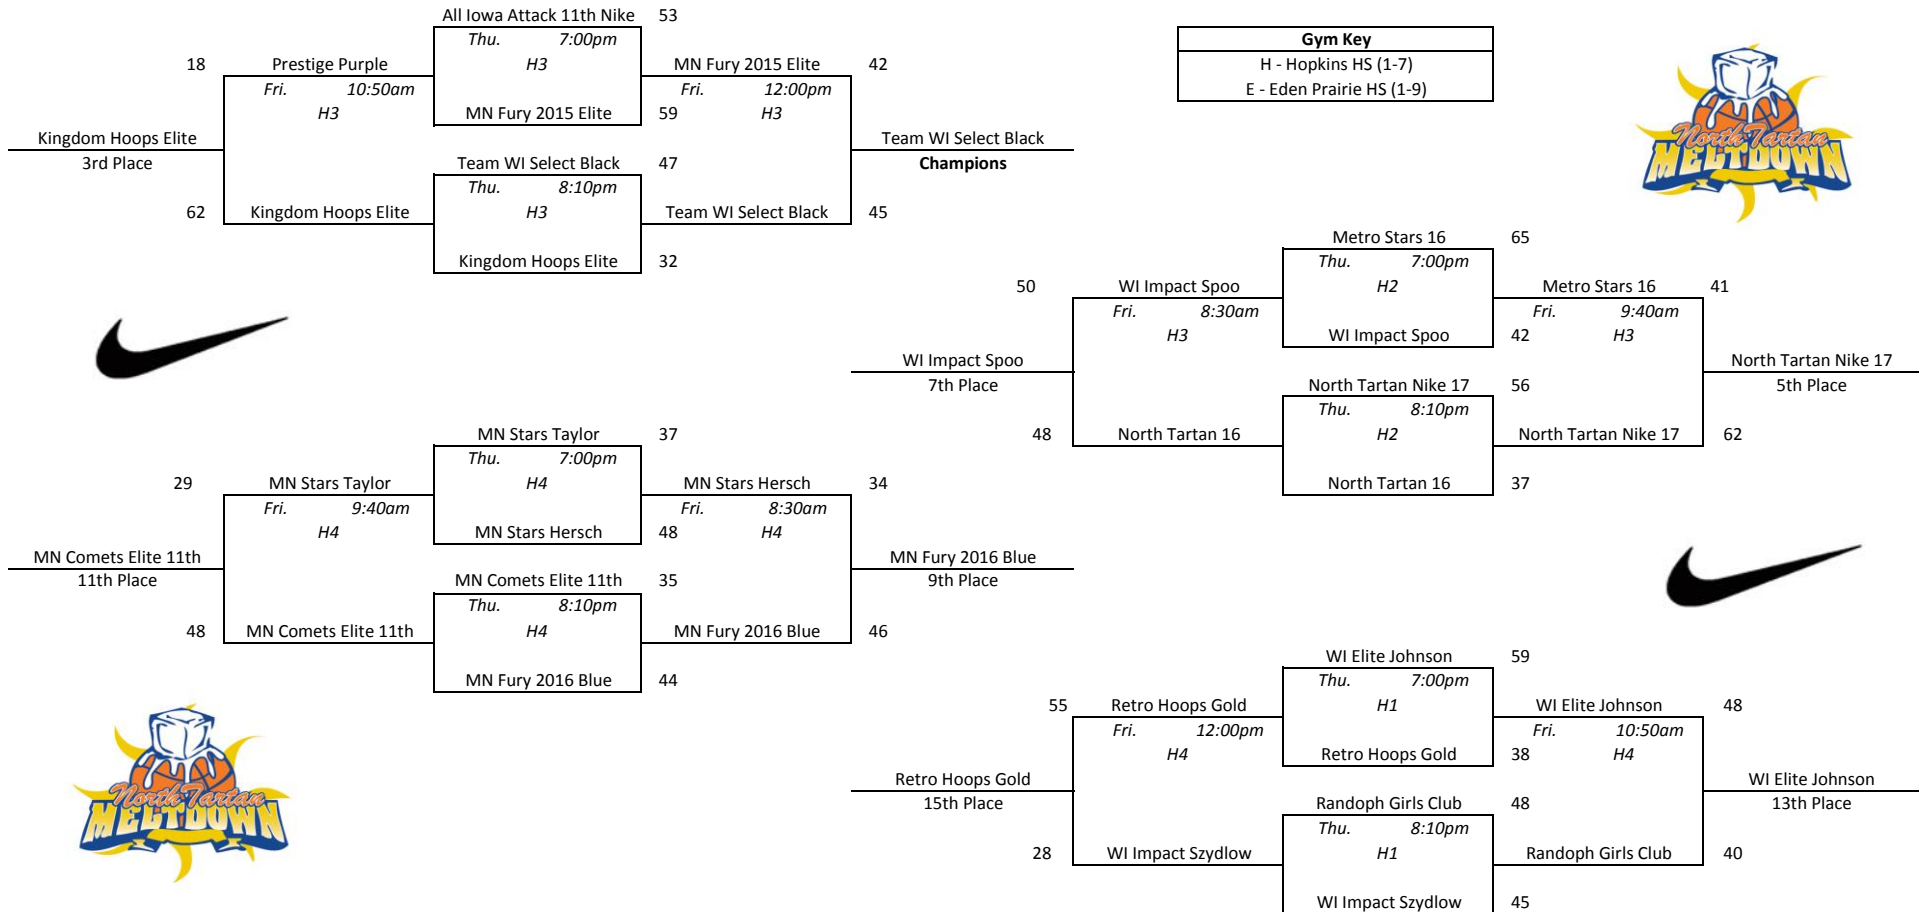

North Tartan Meltdown - Platinum Red

Pool A				
1	WI Elite Johnson	0-3	4th	
2	All Iowa Attack 11th Nike	3-0	1st	
3	Metro Stars 16	2-1	2nd	
4	MN Stars Taylor	1-2	3rd	
1 vs 2	Wed. 10:50am	H2	49-53	
3 vs 4	Wed. 10:50am	H4	65-62	
1 vs 3	Wed. 2:20pm	H4	50-51	
2 vs 4	Wed. 2:20pm	H2	80-52	
1 vs 4	Thu. 3:30pm	H1	54-49	
2 vs 3	Thu. 3:30pm	H2	54-29	

Pool B				
1	WI Impact Spoo	2-1	2nd	
2	Retro Hoops Gold	0-3	4th	
3	MN Stars Hersch	1-2	3rd	
4	MN Fury 2015 Elite	3-0	1st	
1 vs 2	Wed. 5:50pm	H4	49-47	
3 vs 4	Wed. 5:50pm	H3	31-47	
1 vs 3	Wed. 9:20pm	H4	39-38	
2 vs 4	Wed. 9:20pm	H3	34-77	
1 vs 4	Thu. 3:30pm	H3	44-60	
2 vs 3	Thu. 3:30pm	H4	53-41	

Pool C				
1	MN Comets Elite 11th	1-2	3rd	
2	North Tartan Nike 17	2-1	2nd	
3	Team WI Select Black	3-0	1st	
4	Randoph Girls Club	0-3	4th	
1 vs 2	Wed. 3:30pm	H3	33-63	
3 vs 4	Wed. 3:30pm	H4	57-49	
1 vs 3	Wed. 7:00pm	H4	35-57	
2 vs 4	Wed. 7:00pm	H3	72-28	
1 vs 4	Thu. 4:40pm	H2	52-36	
2 vs 3	Thu. 4:40pm	H3	49-59	

Pool D				
1	Kingdom Hoops Elite	2-1	1st	
2	MN Fury 2016 Blue	2-1	3rd	
3	WI Impact Szydlow	0-3	4th	
4	North Tartan 16	2-1	2nd	
1 vs 2	Wed. 4:40pm	H3	47-49	
3 vs 4	Wed. 4:40pm	H4	49-51	
1 vs 3	Wed. 8:10pm	H4	35-59	
2 vs 4	Wed. 8:10pm	H3	45-50	
1 vs 4	Thu. 4:40pm	H1	46-39	
2 vs 3	Thu. 4:40pm	H4	61-30	

North Tartan Meltdown - Platinum White