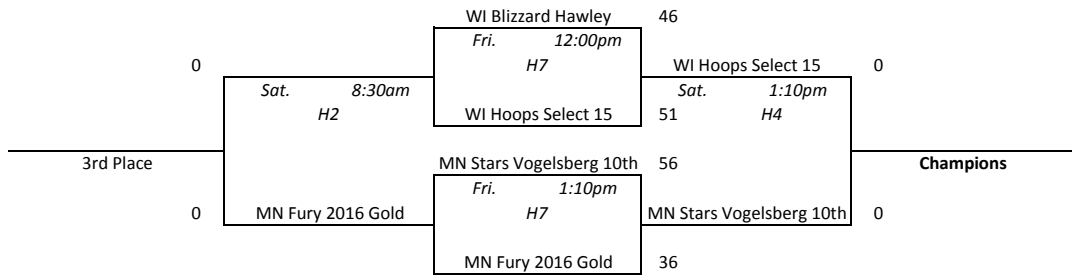

Gym Key	
H	Hopkins HS (1-7)
E	Eden Prairie HS (1-9)