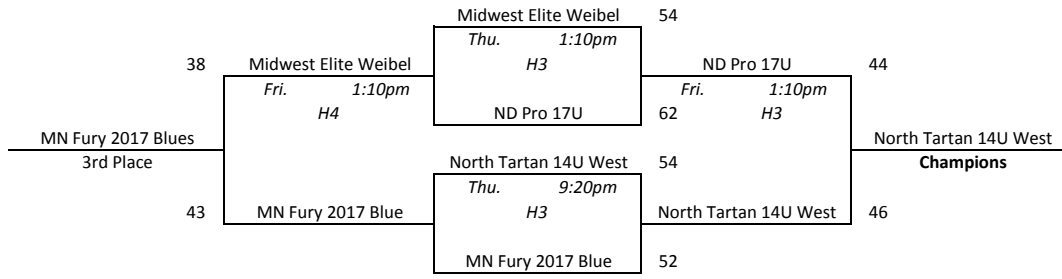

Pool A				
1	South Dakota Thunder	0-3	4th	
2	All Iowa Attack 9th Nike	2-1	2nd	
3	Midwest Elite Weibel	3-0	1st	
4	WI Academy	1-2	3rd	
1 vs 2	Wed. 8:30am	H2	37-70	
3 vs 4	Wed. 8:30am	H4	59-41	
1 vs 3	Wed. 12:00pm	H3	37-56	
2 vs 4	Wed. 12:00pm	H2	65-53	
1 vs 4	Thu. 9:40am	H1	42-64	
2 vs 3	Thu. 9:40am	H2	57-58	

Pool B				
1	ND Pro 17U	3-0	1st	
2	WI Hoops Select 17	1-2	3rd	
3	WI Lakers Black	0-3	4th	
4	North Tartan 14	2-1	2nd	
1 vs 2	Wed. 10:50am	H1	58-49	
3 vs 4	Wed. 10:50am	H3	38-68	
1 vs 3	Wed. 2:20pm	H1	63-56	
2 vs 4	Wed. 2:20pm	H3	39-65	
1 vs 4	Thu. 9:40am	H3	50-49	
2 vs 3	Thu. 9:40am	H4	47-42	

Pool C				
1	SD Heat	2-1	2nd	
2	All Iowa Attack 11th Nati. I	1-2	3rd	
3	Team WI Select Grey	1-2	4th	
4	North Tartan 14U West	2-1	1st	
1 vs 2	Wed. 9:40am	H2	61-58	
3 vs 4	Wed. 9:40am	H3	57-53	
1 vs 3	Wed. 1:10pm	H4	45-39	
2 vs 4	Wed. 1:10pm	H2	54-55	
1 vs 4	Thu. 5:50pm	H1	47-44	
2 vs 3	Thu. 5:50pm	H2	66-65	

Pool D				
1	Rockies 17U Red	1-2	4th	
2	Michigan's Finest 11th	2-1	2nd	
3	WBA Prestige Purple	0-3	3rd	
4	MN Fury 2017 Blue	3-0	1st	
1 vs 2	Wed. 5:50pm	H1	39-41	
3 vs 4	Wed. 5:50pm	H2	25-45	
1 vs 3	Wed. 9:20pm	H1	35-27	
2 vs 4	Wed. 9:20pm	H2	45-55	
1 vs 4	Thu. 5:50pm	H3	27-46	
2 vs 3	Thu. 5:50pm	H4	10-44	

Gym Key
H - Hopkins HS (1-7)
E - Eden Prairie HS (1-9)