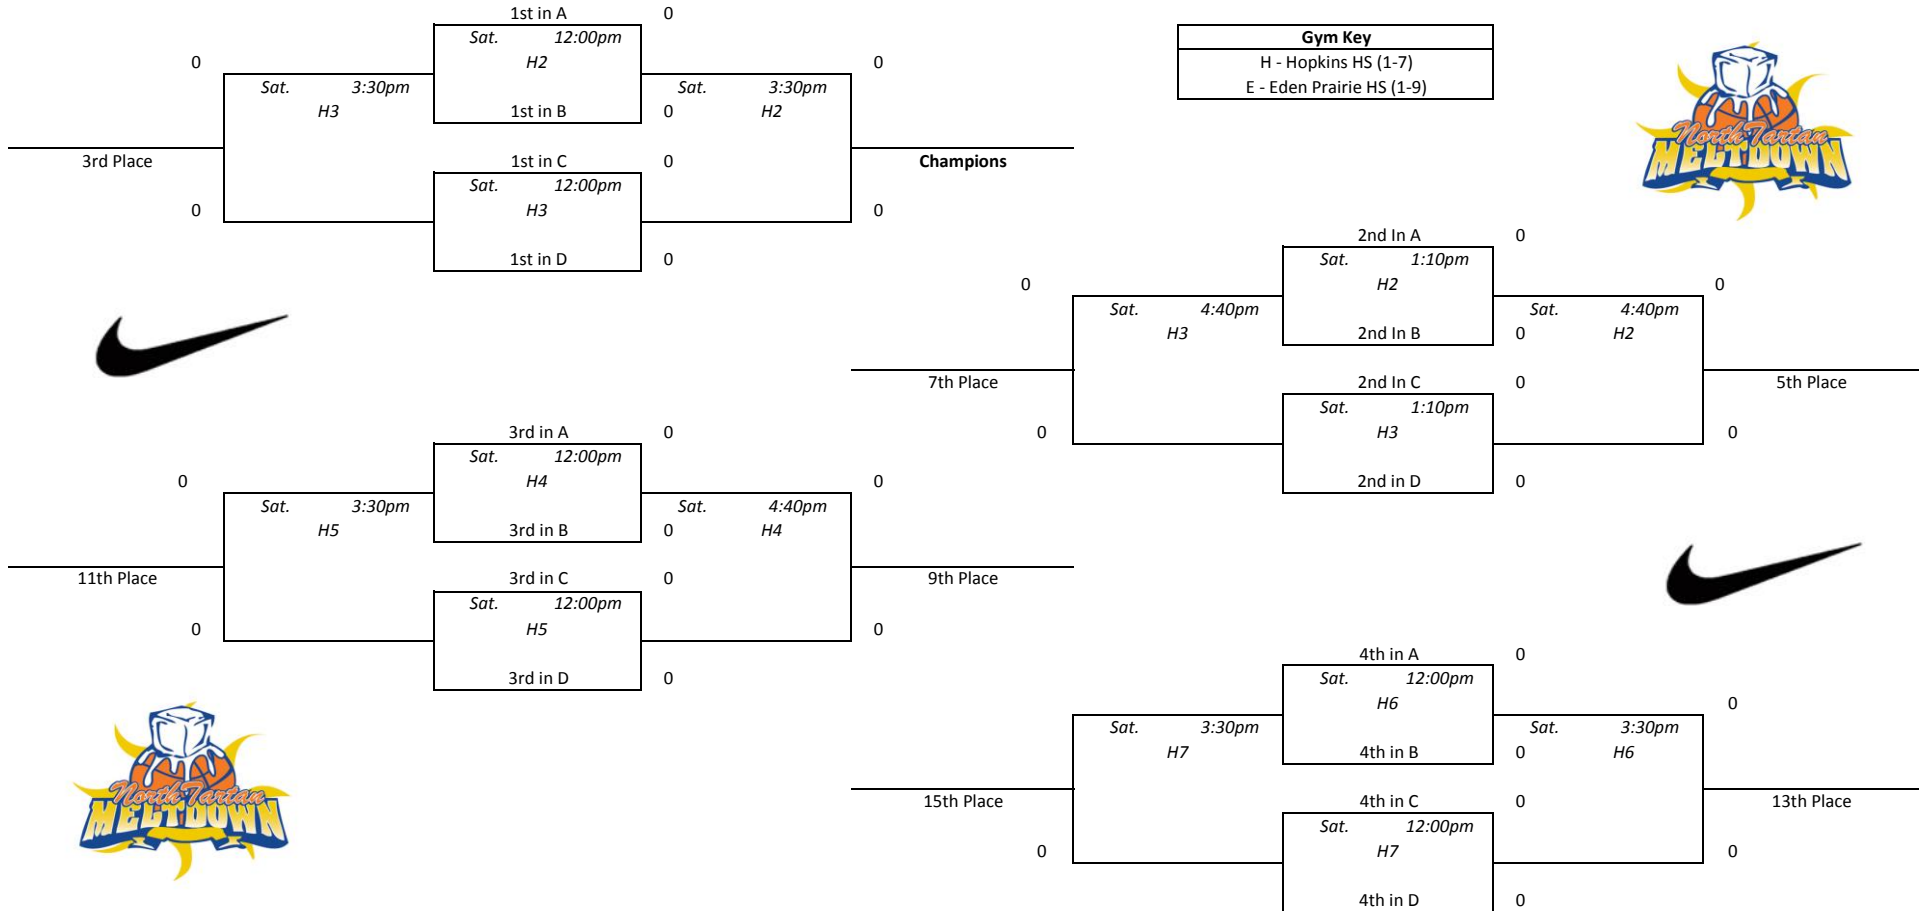

1 vs 2	Thu.	2:20pm	E8	71-28
3 vs 4	Thu.	2:20pm	E9	61-34
1 vs 3	Fri.	12:00pm	E1	54-14
2 vs 4	Fri.	12:00pm	E2	41-39
1 vs 4	Fri.	3:30pm	E1	66-36
2 vs 3	Fri.	3:30pm	E2	38-29

1 vs 2	Thu.	3:30pm	E8	45-40
3 vs 4	Thu.	3:30pm	E9	63-48
1 vs 3	Fri.	12:00pm	E3	54-47
2 vs 4	Fri.	12:00pm	E4	61-33
1 vs 4	Fri.	3:30pm	E3	52-14
2 vs 3	Fri.	3:30pm	E4	55-43

1 vs 2	Thu.	4:40pm	E8	44-35
3 vs 4	Thu.	4:40pm	E9	59-34
1 vs 3	Fri.	10:50am	E6	34-47
2 vs 4	Fri.	10:50am	E7	46-43
1 vs 4	Fri.	3:30pm	E5	41-36
2 vs 3	Fri.	3:30pm	E6	40-62

1 vs 2	Thu.	5:50pm	E8	30-47
3 vs 4	Thu.	5:50pm	E9	55-51
1 vs 3	Fri.	10:50am	E8	36-60
2 vs 4	Fri.	10:50am	E9	39-37
1 vs 4	Fri.	3:30pm	E7	34-45
2 vs 3	Fri.	3:30pm	E8	0-0

North Tartan Meltdown - Yellow

Pool A			
1	Iowa Barnstormers Gold	3-0	1st
2	Rising Stars 16	0-3	4th
3	MN Fury 2017 Gold	2-1	2nd
4	Nebraska Force 9th	1-2	3rd

1 vs 2	Wed.	3:30pm	H6	52-20
3 vs 4	Wed.	3:30pm	H5	25-55
1 vs 3	Wed.	7:00pm	H5	48-41

Pool B			
1	Michigan's Finest 10th	0-3	4th
2	Metro Stars 14	1-2	3rd
3	43 Hoops	3-0	1st
4	Midwest Elite Weissmann	2-1	2nd

1 vs 2	Wed.	9:40am	H5	40-34
3 vs 4	Wed.	9:40am	H6	51-48
1 vs 3	Wed.	1:10pm	H7	33-40

Pool C			
1	South Dakota Thunder 9th	2-1	2nd
2	Kingdom Hoops Elite 8th	2-1	1st
3	Team WI Select White	1-2	3rd
4	MN Comets Elite 10th	1-2	4th

1 vs 2	Wed.	10:50am	H5	46-56
3 vs 4	Wed.	10:50am	H6	49-33
1 vs 3	Wed.	2:20pm	H5	53-43

Pool D			
1	Nebraska Lasers 14	1-2	3rd
2	North Tartan 13U	3-0	1st
3	WBA Prestige Pink	2-1	2nd
4	WI Impact 2017	0-3	4th

1 vs 2	Wed.	8:30am	H5	19-39
3 vs 4	Wed.	8:30am	H6	26-28
1 vs 3	Wed.	12:00pm	H6	50-58