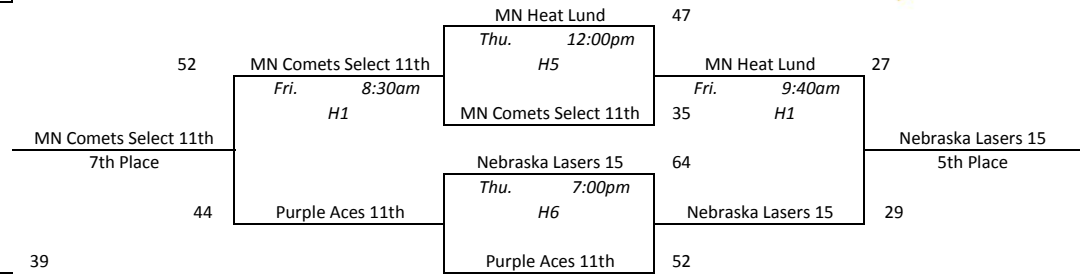

North Tartan Meltdown - Black

Pool A			
1	Kansas Hoopsters	3-0	1st
2	Oshkosh Flight	2-1	1st
3	Team Fury Premier	1-2	1st
4	SD North Stars 17	0-3	1st

Pool B			
1	ND Pro 15U	3-0	1st
2	SMBA 17s	2-1	1st
3	WI Blizzard Mislagle	1-2	1st
4	MN Suns Chant	0-3	1st

Pool C			
1	Summit Eagles	2-1	1st
2	MN Stars Hofschild	1-2	1st
3	Dakota Blue Devils	3-0	1st
4	MN Lakers 11th	0-3	1st

Pool D			
1	SD North Stars 16	0-3	1st
2	Northern Blizzard	2-0	1st
3	Nebraska Select 17	2-0	1st
4	F3 Fire	1-2	1st