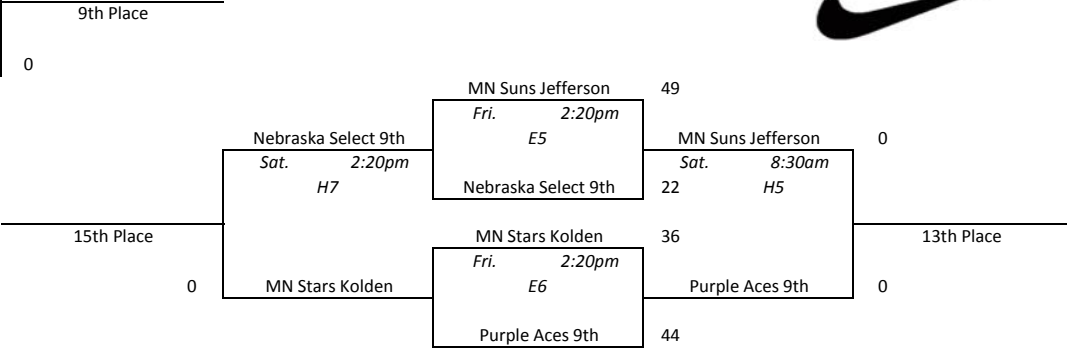

North Tartan Meltdown - Pink

Pool A				
1	Dakota Blue Devils	1-2	3rd	
2	Purple Aces 8th	3-0	1st	
3	MN Stars WH Nelson	2-1	2nd	
4	ND Phenom 8th	0-3	4th	
1 vs 2 Thu. 4:40pm E1 51-40				
3 vs 4 Thu. 4:40pm E2 47-14				
1 vs 3 Fri. 10:50am E1 32-61				
2 vs 4 Fri. 10:50am E2 36-28				
1 vs 4 Fri. 1:10pm E7 65-48				
2 vs 3 Fri. 1:10pm E8 49-37				

Pool B				
1	North Tartan 13U West	3-0	1st	
2	WBA Prestige White	2-1	2nd	
3	Dakota Drillers	1-2	3rd	
4	Northern Lites 8th	0-3	4th	
1 vs 2 Thu. 4:40pm E3 56-49				
3 vs 4 Thu. 4:40pm E4 57-28				
1 vs 3 Fri. 10:50am H7 36-16				
2 vs 4 Fri. 10:50am E3 58-33				
1 vs 4 Fri. 2:20pm E9 56-17				
2 vs 3 Fri. 2:20pm E7 80-48				

Pool C				
1	MN Bball Academy 9	1-1	1st	
2	MN Stars Blasczyk	2-1	1st	
3	ND Pro 13U	0-3	1st	
4	One More Step	3-0	1st	
1 vs 2 Thu. 8:10pm E1 25-51				
3 vs 4 Thu. 8:10pm E2 27-46				
1 vs 3 Fri. 10:50am E4 35-34				
2 vs 4 Fri. 10:50am E5 52-55				
1 vs 4 Fri. 2:20pm E8 39-53				
2 vs 3 Fri. 3:30pm E9 57-34				

Pool D				
1	MN Suns Froelich	1-2	3rd	
2	MN Stars Vogelsberg	0-3	4th	
3	WBA Prestige Grey	2-1	2nd	
4	So-Minn Fury 2017	3-0	1st	
1 vs 2 Thu. 8:10pm E3 51-45				
3 vs 4 Thu. 8:10pm E4 53-73				
1 vs 3 Fri. 8:30am E7 49-69				
2 vs 4 Fri. 9:40am E7 40-55				
1 vs 4 Fri. 12:00pm E9 40-55				
2 vs 3 Fri. 1:10pm E9 40-70