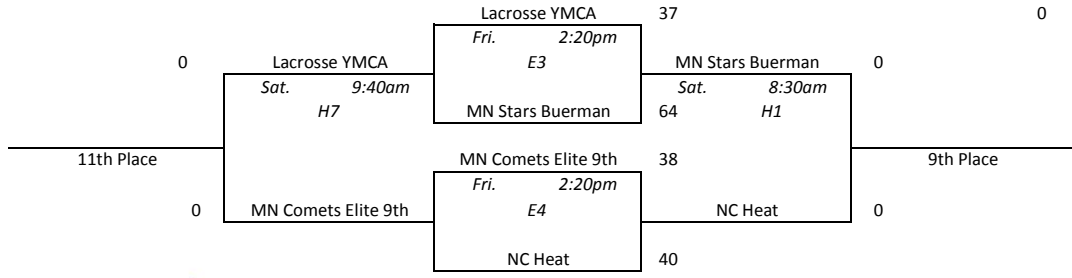

North Tartan Meltdown - Pink

Pool A				
1	Dakota Blue Devils	1-2	3rd	
2	Purple Aces 8th	3-0	1st	
3	MN Stars WH Nelson	2-1	2nd	
4	ND Phenom 8th	0-3	4th	
1 vs 2 Thu. 4:40pm E1 51-40				
3 vs 4 Thu. 4:40pm E2 47-14				
1 vs 3 Fri. 10:50am E1 32-61				
2 vs 4 Fri. 10:50am E2 36-28				
1 vs 4 Fri. 1:10pm E7 65-48				
2 vs 3 Fri. 1:10pm E8 49-37				

Pool B				
1	North Tartan 13U West	3-0	1st	
2	WBA Prestige White	2-1	2nd	
3	Dakota Drillers	1-2	3rd	
4	Northern Lites 8th	0-3	4th	
1 vs 2 Thu. 4:40pm E3 56-49				
3 vs 4 Thu. 4:40pm E4 57-28				
1 vs 3 Fri. 10:50am H7 36-16				
2 vs 4 Fri. 10:50am E3 58-33				
1 vs 4 Fri. 2:20pm E9 56-17				
2 vs 3 Fri. 2:20pm E7 80-48				

Pool C				
1	MN Bball Academy 9	1-1	1st	
2	MN Stars Blasczyk	2-1	1st	
3	ND Pro 13U	0-3	1st	
4	One More Step	3-0	1st	
1 vs 2 Thu. 8:10pm E1 25-51				
3 vs 4 Thu. 8:10pm E2 27-46				
1 vs 3 Fri. 10:50am E4 35-34				
2 vs 4 Fri. 10:50am E5 52-55				
1 vs 4 Fri. 2:20pm E8 39-53				
2 vs 3 Fri. 3:30pm E9 57-34				

Pool D				
1	MN Suns Froelich	1-2	3rd	
2	MN Stars Vogelsberg	0-3	4th	
3	WBA Prestige Grey	2-1	2nd	
4	So-Minn Fury 2017	3-0	1st	
1 vs 2 Thu. 8:10pm E3 51-45				
3 vs 4 Thu. 8:10pm E4 53-73				
1 vs 3 Fri. 8:30am E7 49-69				
2 vs 4 Fri. 9:40am E7 40-55				
1 vs 4 Fri. 12:00pm E9 40-55				
2 vs 3 Fri. 1:10pm E9 40-70