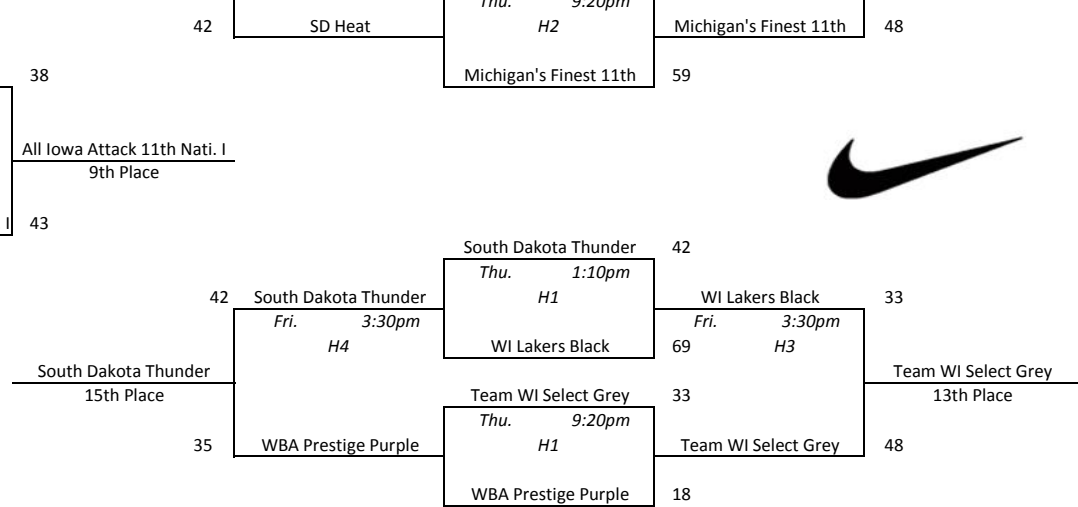

North Tartan Meltdown - Platinum Blue

Pool A

Pool B

Pool C

Pool D