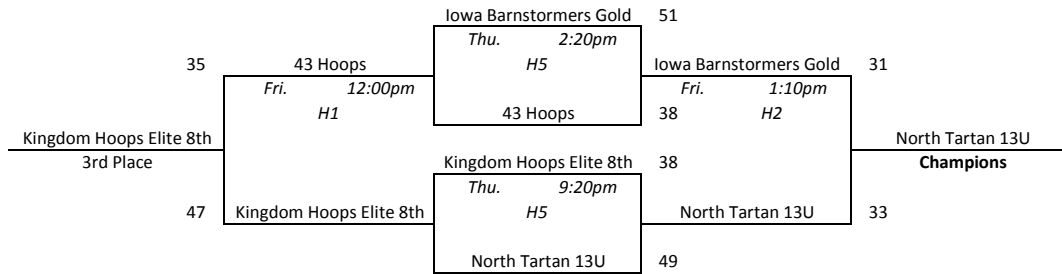

2 vs 4	Wed.	7:00pm	H6	38-46
1 vs 4	Thu.	9:40am	H6	59-22
2 vs 3	Thu.	10:50am	H6	39-58

2 vs 4	Wed.	1:10pm	H6	45-47
1 vs 4	Thu.	9:40am	H7	36-48
2 vs 3	Thu.	10:50am	H5	24-30

2 vs 4	Wed.	2:20pm	H6	43-46
1 vs 4	Thu.	4:40pm	H5	44-38
2 vs 3	Thu.	5:50pm	H7	42-39

2 vs 4	Wed.	12:00pm	H5	53-26
1 vs 4	Thu.	4:40pm	H6	46-37
2 vs 3	Thu.	5:50pm	H5	37-29

Gym Key	
H	- Hopkins HS (1-7)
E	- Eden Prairie HS (1-9)