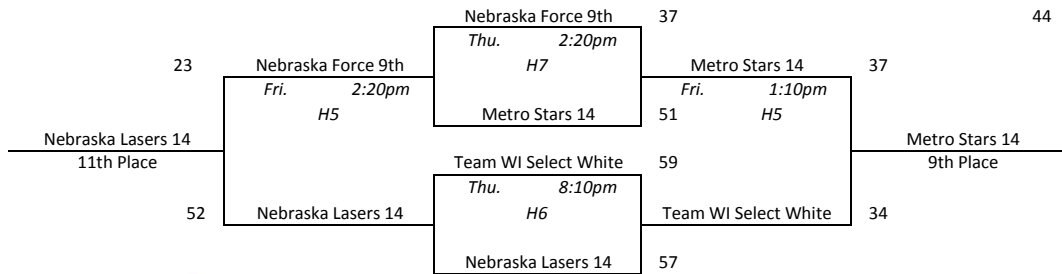

North Tartan Meltdown - Orange

Pool A				
1	Purple Aces 10th	2-1	2nd	
2	MN Heat Smetana	1-2	3rd	
3	WI Blizzard Hawley	3-0	1st	
4	Team Fury 10th	0-3	4th	
1 vs 2	Thu.	3:30pm	E6	49-46
3 vs 4	Thu.	3:30pm	E7	68-17
1 vs 3	Thu.	7:00pm	E4	44-54
2 vs 4	Thu.	7:00pm	E5	47-44
1 vs 4	Fri.	8:30am	H7	45-22
2 vs 3	Fri.	8:30am	E1	21-59

Pool B				
1	WI Hoops Select 15	2-1	1st	
2	So-Minn Fury 2016	0-3	4th	
3	MN Stars Antl	2-1	3rd	
4	Nebraska Select Black	2-1	2nd	
1 vs 2	Thu.	3:30pm	E4	59-36
3 vs 4	Thu.	3:30pm	E5	29-47
1 vs 3	Thu.	5:50pm	E7	30-34
2 vs 4	Thu.	7:00pm	E3	55-52
1 vs 4	Fri.	8:30am	E2	44-39
2 vs 3	Fri.	8:30am	E3	48-62

Pool C				
1	WBA Prestige Orange	2-1	2nd	
2	MN Stars Vogelsberg 10th	3-0	1st	
3	ND Phenom 10th	0-3	4th	
4	ND Phenom 10th	1-2	3rd	
1 vs 2	Thu.	3:30pm	E1	53-58
3 vs 4	Thu.	3:30pm	E2	47-53
1 vs 3	Thu.	7:00pm	E7	51-44
2 vs 4	Thu.	7:00pm	E2	42-46
1 vs 4	Fri.	8:30am	E4	63-39
2 vs 3	Fri.	8:30am	E5	59-50

Pool D				
1	ND Pro 15u Blue	2-1	2nd	
2	Kingdom Hoops 16	0-3	4th	
3	MN Fury 2016 Gold	3-0	1st	
4	WI Blizzard Gibbons	1-2	3rd	
1 vs 2	Thu.	3:30pm	E3	46-33
3 vs 4	Thu.	10:50am	H7	41-44
1 vs 3	Thu.	8:10pm	H7	30-61
2 vs 4	Thu.	7:00pm	E1	44-51
1 vs 4	Fri.	8:30am	E6	50-43
2 vs 3	Fri.	8:30am	H6	24-40