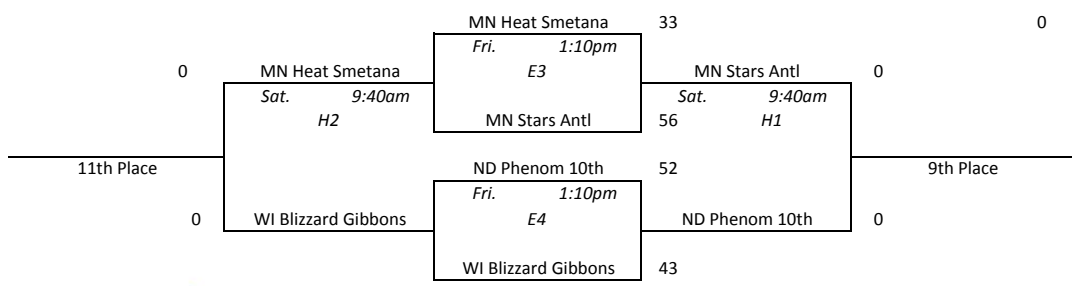

North Tartan Meltdown - Purple

Pool A				
1	ND Pro 14U	3-0	1st	
2	WI Elite Pickarts	2-1	2nd	
3	Lacrosse YMCA	1-2	3rd	
4	MN Suns Jefferson	0-3	4th	
1 vs 2	Thu. 2:20pm	E1	60-40	
3 vs 4	Thu. 2:20pm	E2	37-31	
1 vs 3	Thu. 5:50pm	H6	55-23	
2 vs 4	Thu. 5:50pm	E1	36-29	
1 vs 4	Fri. 9:40am	H7	35-28	
2 vs 3	Fri. 9:40am	E1	34-31	

Pool B				
1	WI Hoops Select 14	2-1	2nd	
2	MN Stars Buerman	1-2	3rd	
3	WI Blizzard 14U Hawley	3-0	1st	
4	Nebraska Select 9th	0-3	4th	
1 vs 2	Thu. 2:20pm	E3	55-38	
3 vs 4	Thu. 2:20pm	E4	51-47	
1 vs 3	Thu. 5:50pm	E2	45-42	
2 vs 4	Thu. 5:50pm	E3	49-59	
1 vs 4	Fri. 9:40am	E2	38-28	
2 vs 3	Fri. 9:40am	E3	36-49	

Pool C				
1	SD Fierce	2-1	2nd	
2	MN Comets Elite 9th	1-2	3rd	
3	MN Stars Kolden	1-2	4th	
4	MN 36ers WI Lightning	2-1	1st	
1 vs 2	Thu. 2:20pm	E5	48-43	
3 vs 4	Thu. 2:20pm	E6	48-45	
1 vs 3	Thu. 5:50pm	E4	51-38	
2 vs 4	Thu. 5:50pm	E5	60-68	
1 vs 4	Fri. 9:40am	E4	50-67	
2 vs 3	Fri. 9:40am	E5	43-31	

Pool D				
1	WI Lakers Gold	3-0	1st	
2	Northern Lites 15	2-1	2nd	
3	NC Heat	1-2	3rd	
4	Purple Aces 9th	0-3	4th	
1 vs 2	Thu. 12:00pm	H7	55-32	
3 vs 4	Thu. 2:20pm	E7	47-42	
1 vs 3	Thu. 5:50pm	E6	34-38	
2 vs 4	Thu. 4:40pm	E7	47-38	
1 vs 4	Fri. 9:40am	H6	52-21	
2 vs 3	Fri. 9:40am	E6	44-39	

ND Pro 14U	46
Fri. 2:20pm	

Gym Key