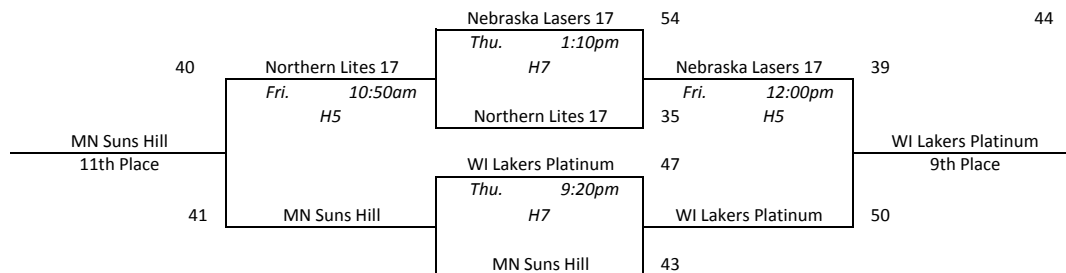

North Tartan Meltdown - Black

Pool A			
1	Kansas Hoopsters	3-0	1st
2	Oshkosh Flight	2-1	1st
3	Team Fury Premier	1-2	1st
4	SD North Stars 17	0-3	1st

Pool B			
1	ND Pro 15U	3-0	1st
2	SMBA 17s	2-1	1st
3	WI Blizzard Mislagle	1-2	1st
4	MN Suns Chant	0-3	1st

Pool C			
1	Summit Eagles	2-1	1st
2	MN Stars Hofschild	1-2	1st
3	Dakota Blue Devils	3-0	1st
4	MN Lakers 11th	0-3	1st

Pool D			
1	SD North Stars 16	0-3	1st
2	Northern Blizzard	2-0	1st
3	Nebraska Select 17	2-0	1st
4	F3 Fire	1-2	1st