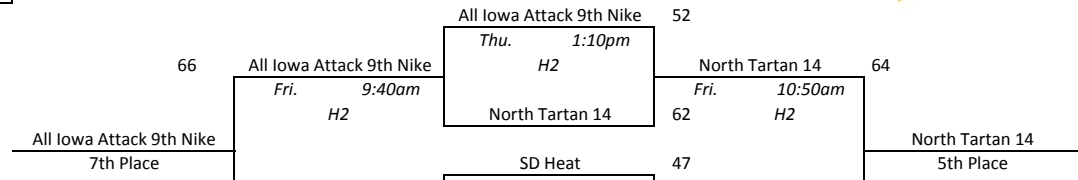

North Tartan Meltdown - Platinum Blue

Pool A

Pool B

Pool C

Pool D